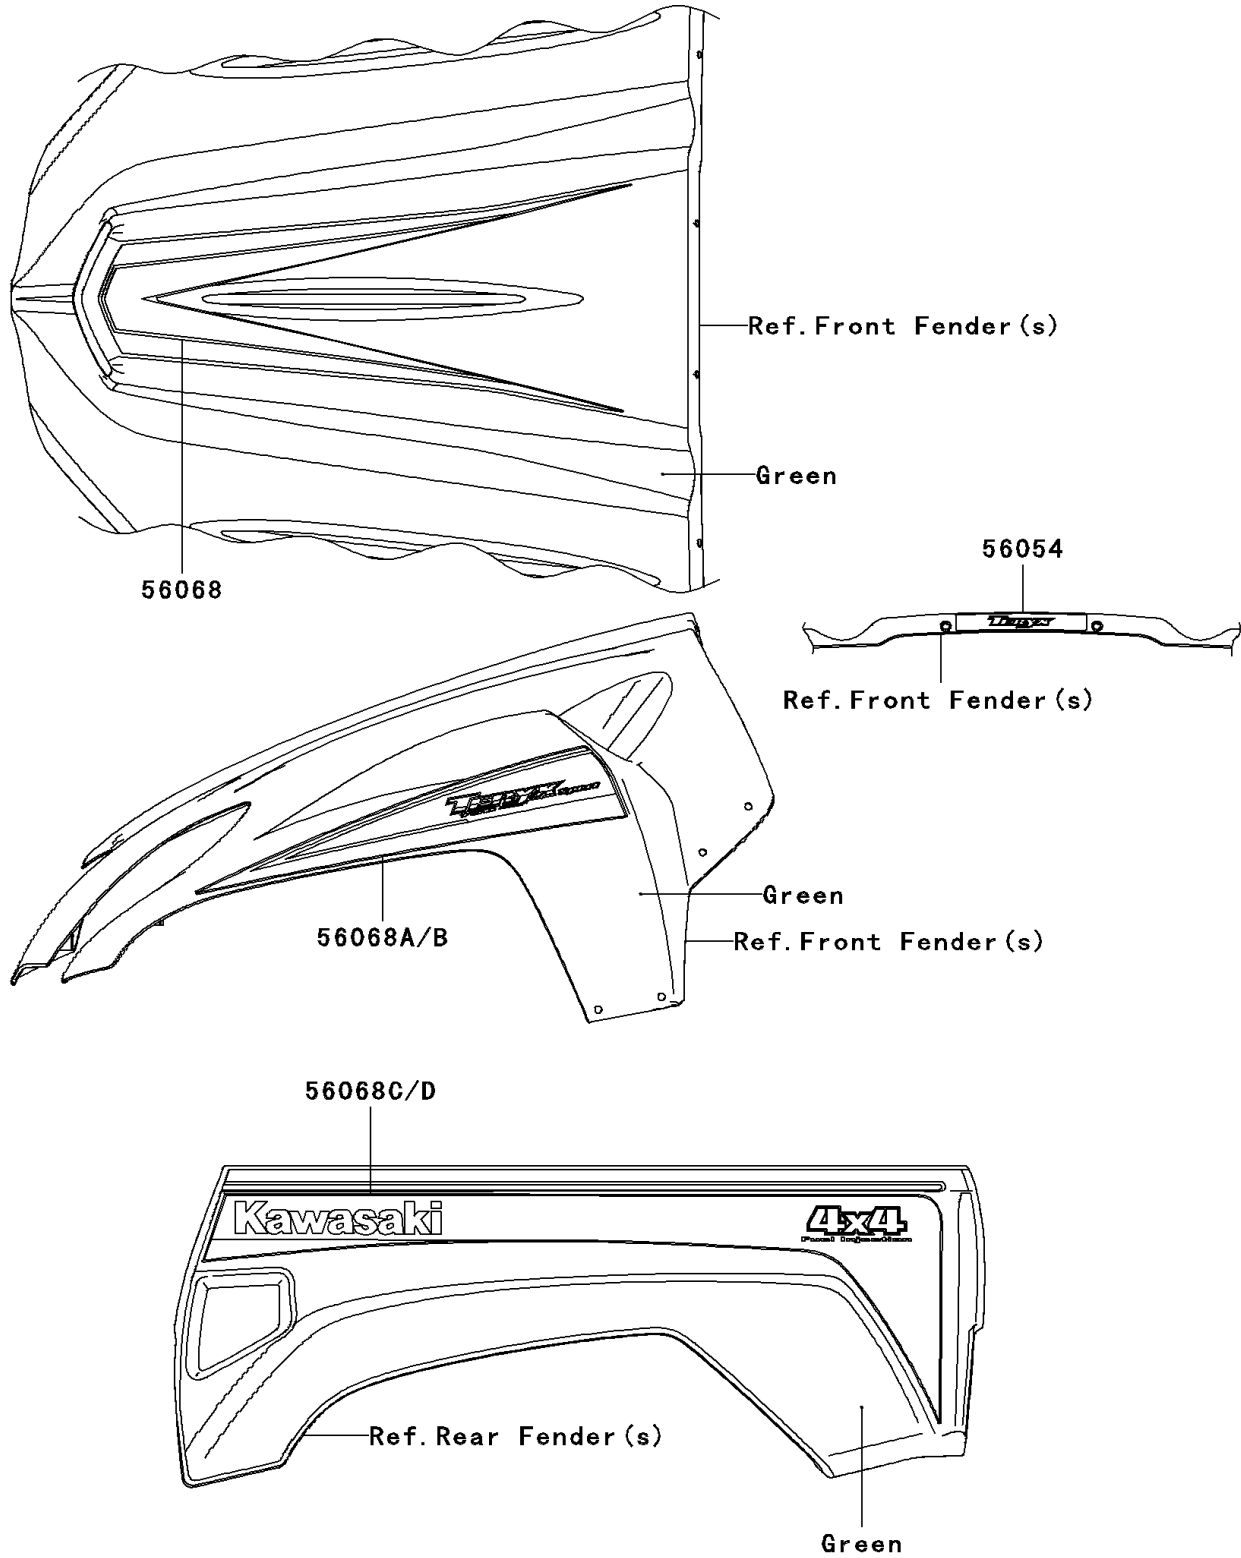

2009 Teryx 750 FI 4X4 LE Sport

PARTS DIAGRAM

Decals(Green)(L9F)

F2861

2009 Teryx 750 FI 4X4 LE Sport

PARTS LIST

Decals(Green)(L9F)

ITEM NAME

PART NUMBER

QUANTITY
