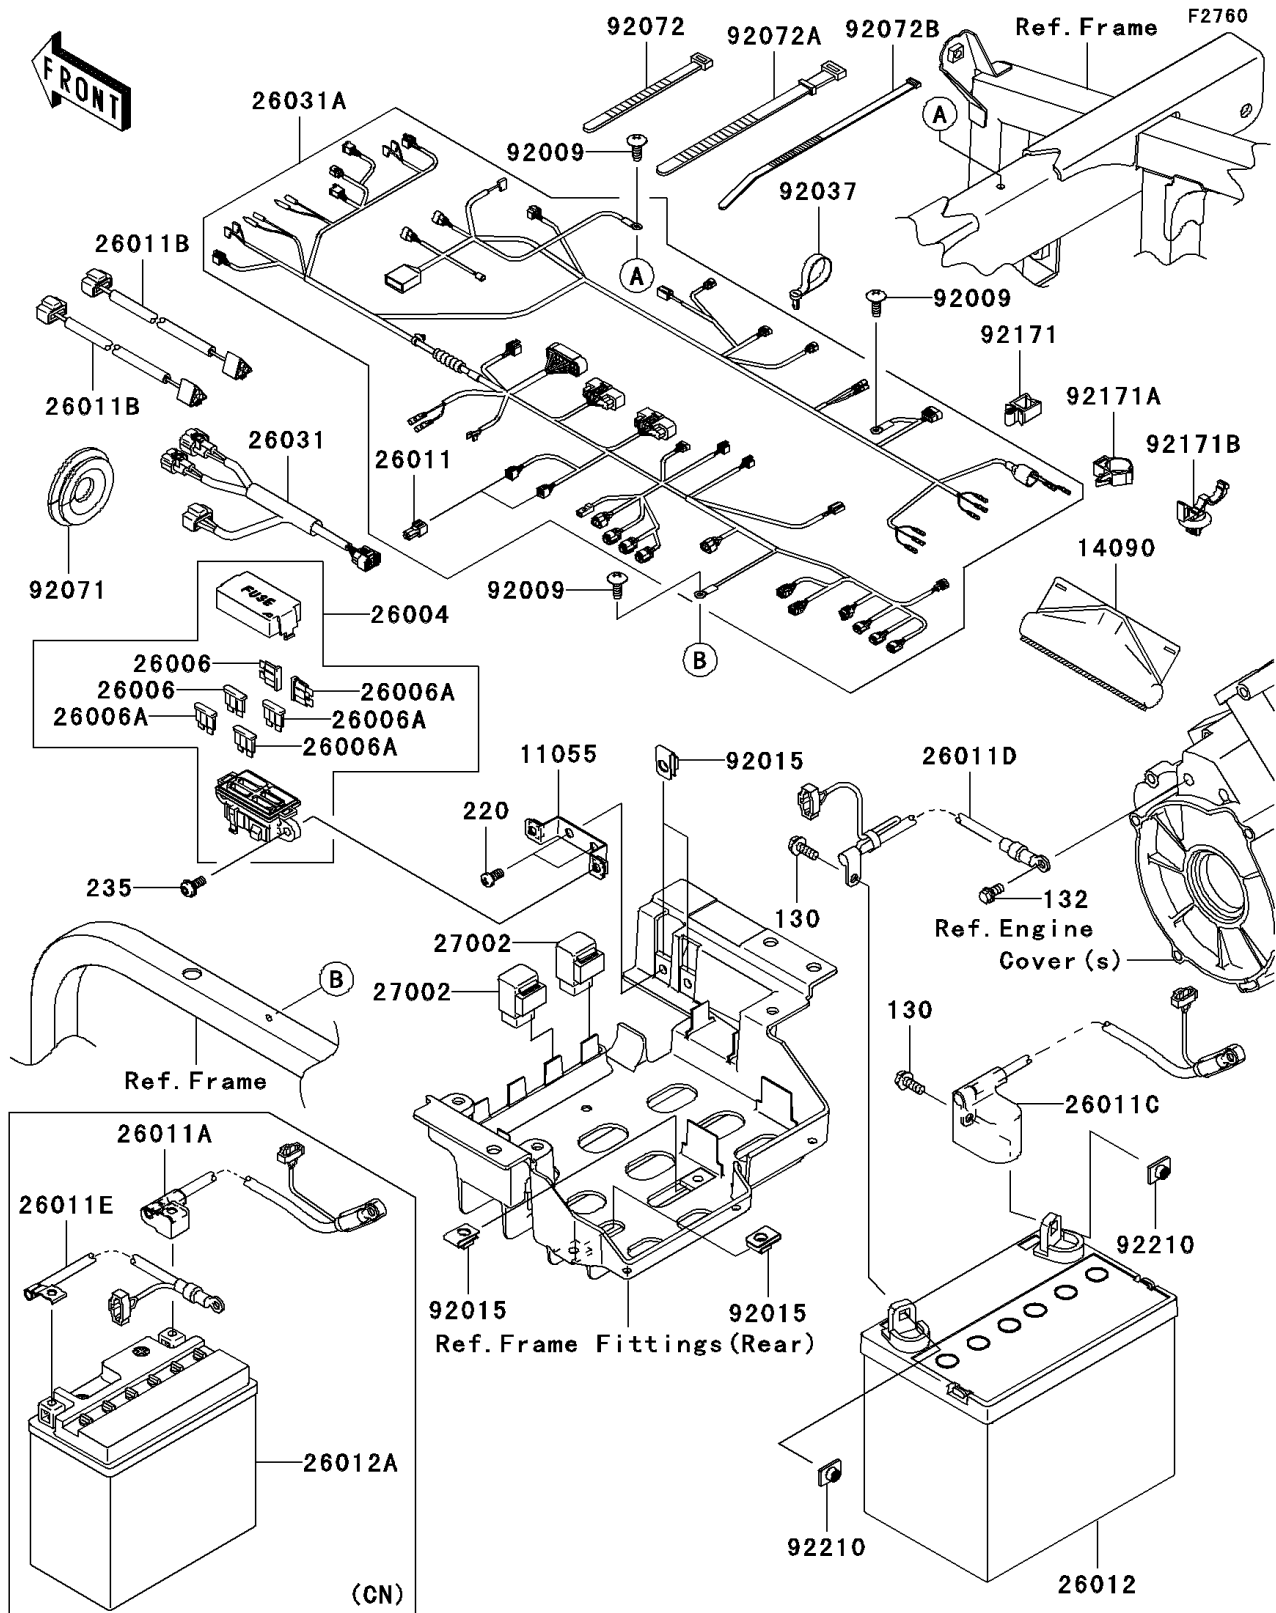

2009 Teryx 750 FI 4X4 LE Sport Monster Energy

PARTS DIAGRAM

Chassis Electrical Equipment

2009 Teryx 750 FI 4X4 LE Sport Monster Energy

PARTS LIST

Chassis Electrical Equipment

ITEM NAME	PART NUMBER	QUANTITY
-----------	-------------	----------
