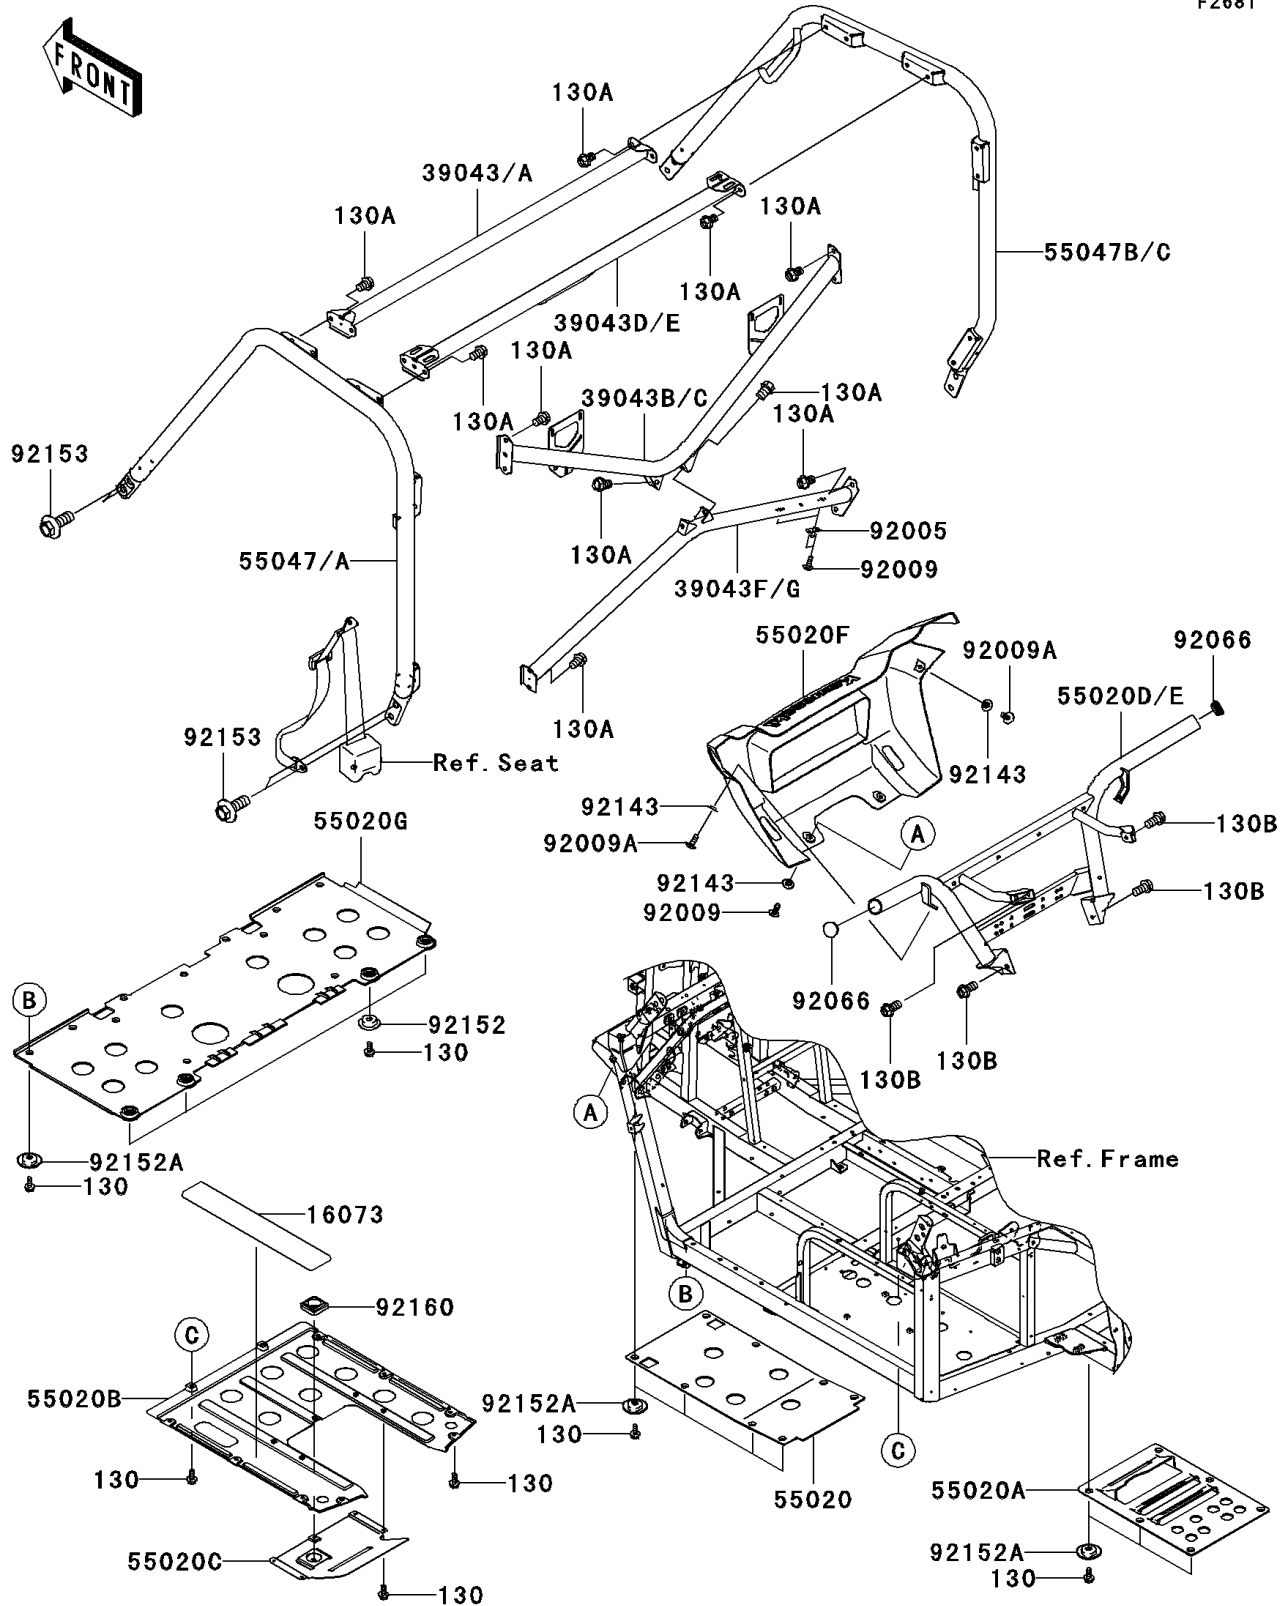

2009 Teryx 750 FI 4X4 LE Sport Monster Energy

PARTS DIAGRAM Guards/Cab Frame

F2681

2009 Teryx 750 FI 4X4 LE Sport Monster Energy

PARTS LIST

Guards/Cab Frame

ITEM NAME	PART NUMBER	QUANTITY
-----------	-------------	----------
