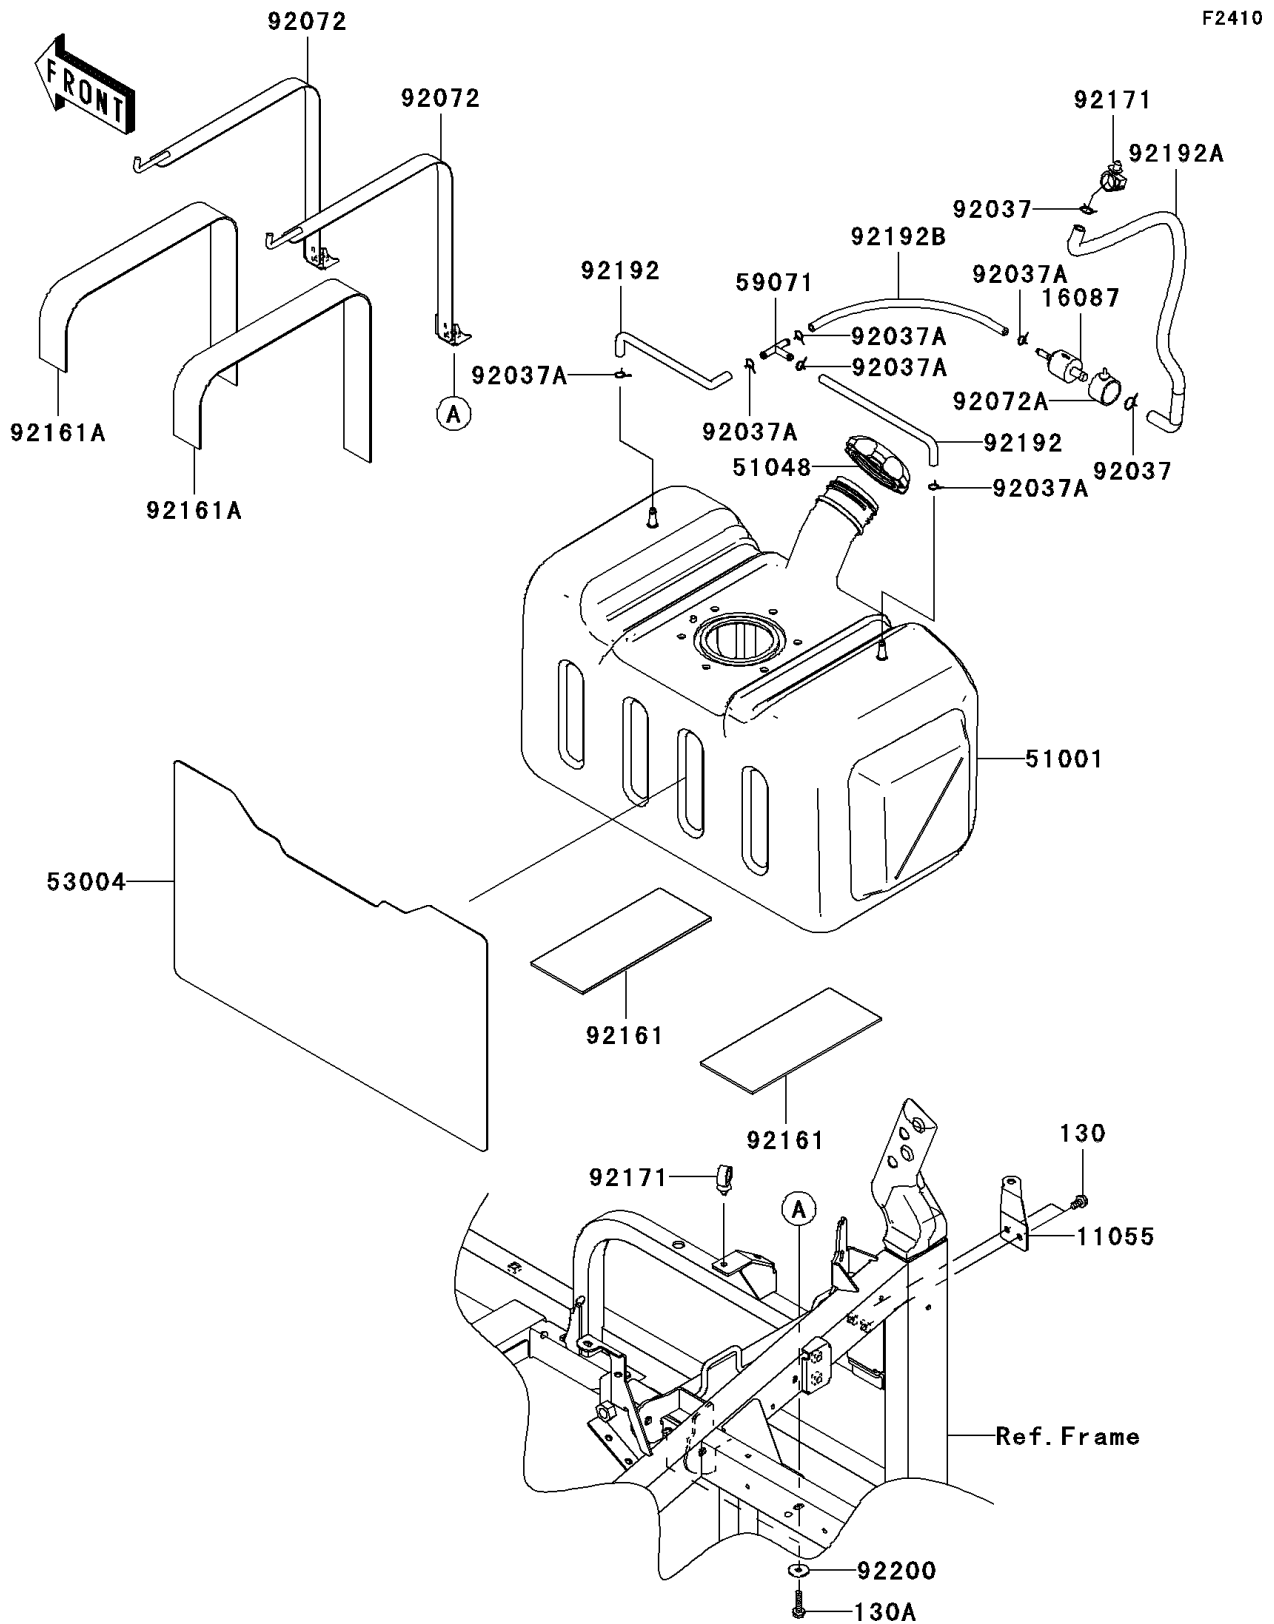

2009 Teryx 750 FI 4X4 LE Sport

PARTS DIAGRAM

Fuel Tank

2009 Teryx 750 FI 4X4 LE Sport

PARTS LIST

Fuel Tank

ITEM NAME

PART NUMBER

QUANTITY
