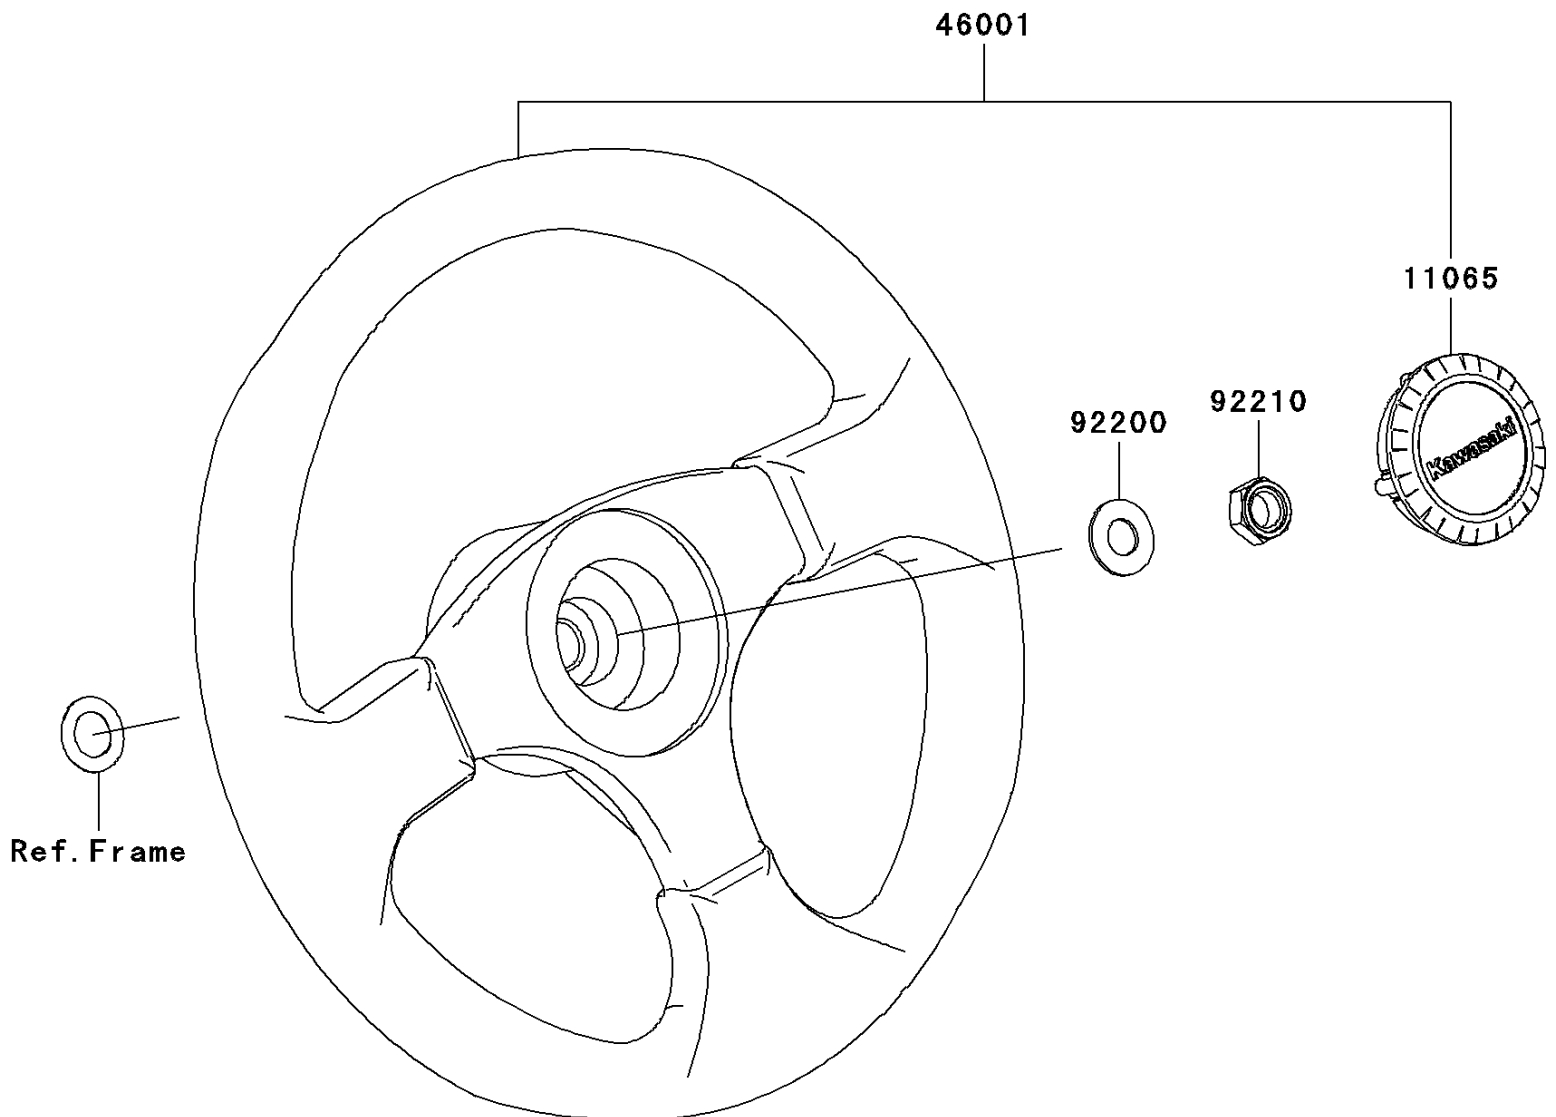

2009 Teryx 750 FI 4X4 LE Sport

PARTS DIAGRAM

Steering Wheel

F2311

2009 Teryx 750 FI 4X4 LE Sport

PARTS LIST

Steering Wheel

ITEM NAME

PART NUMBER

QUANTITY
