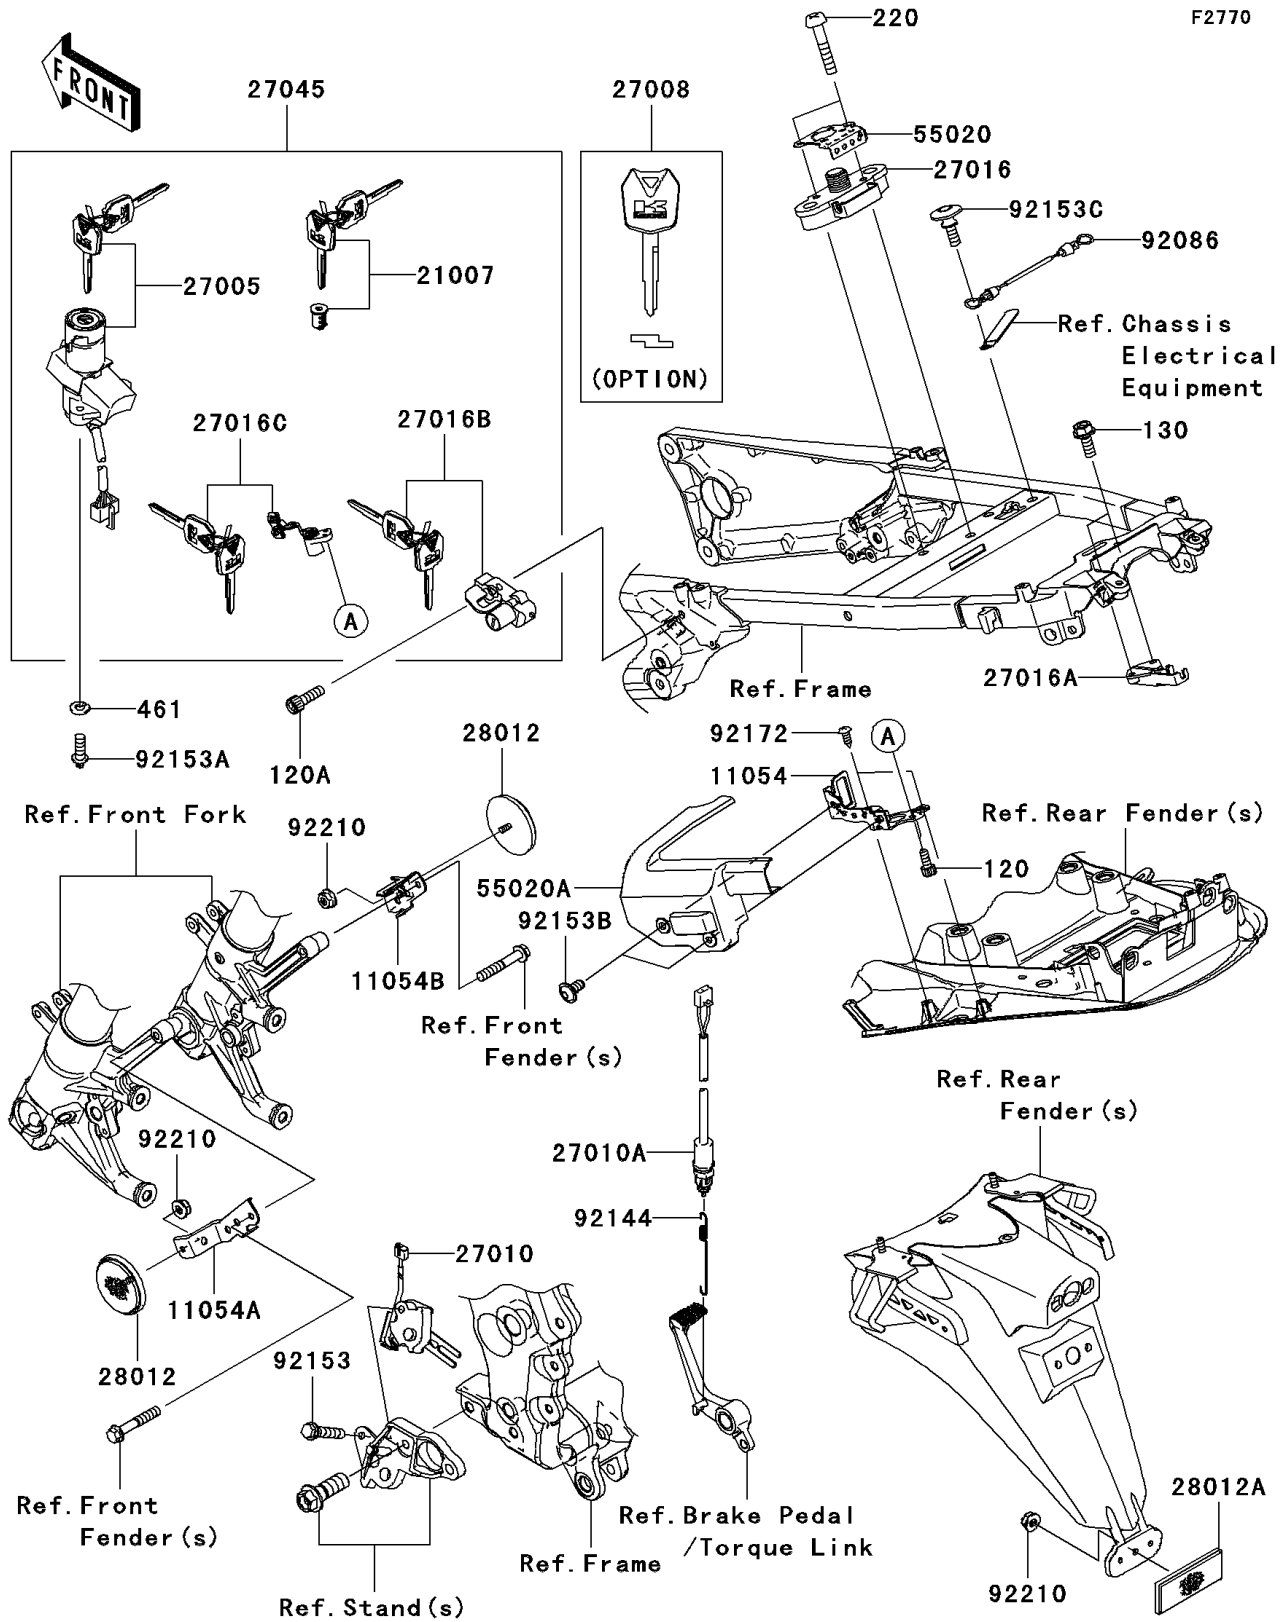

2009 Ninja[®] ZX[™]-14

PARTS DIAGRAM

Ignition Switch/Locks/Reflectors

Kawasaki

Let the Good Times Roll[®]

2009 Ninja® ZX™ -14

PARTS LIST

Ignition Switch/Locks/Reflectors

ITEM NAME

PART NUMBER

QUANTITY
