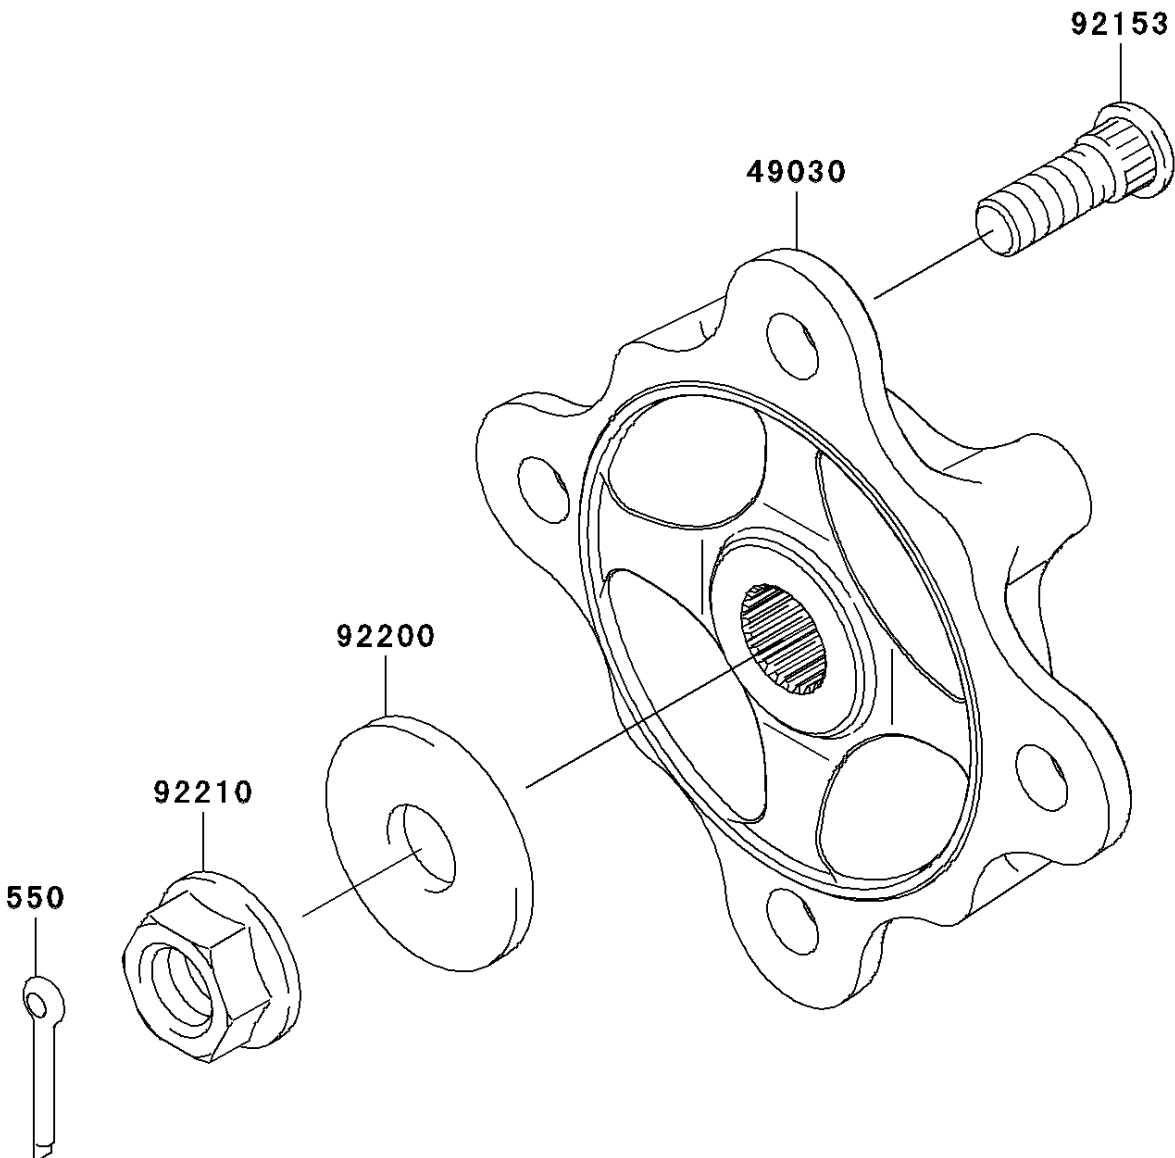

2009 Teryx 750 FI 4X4 LE Sport Monster Energy

Kawasaki
Let the Good Times Roll®

PARTS DIAGRAM Front Hubs/Brakes

F2230

2009 Teryx 750 FI 4X4 LE Sport Monster Energy

PARTS LIST

Front Hubs/Brakes

ITEM NAME	PART NUMBER	QUANTITY
-----------	-------------	----------
