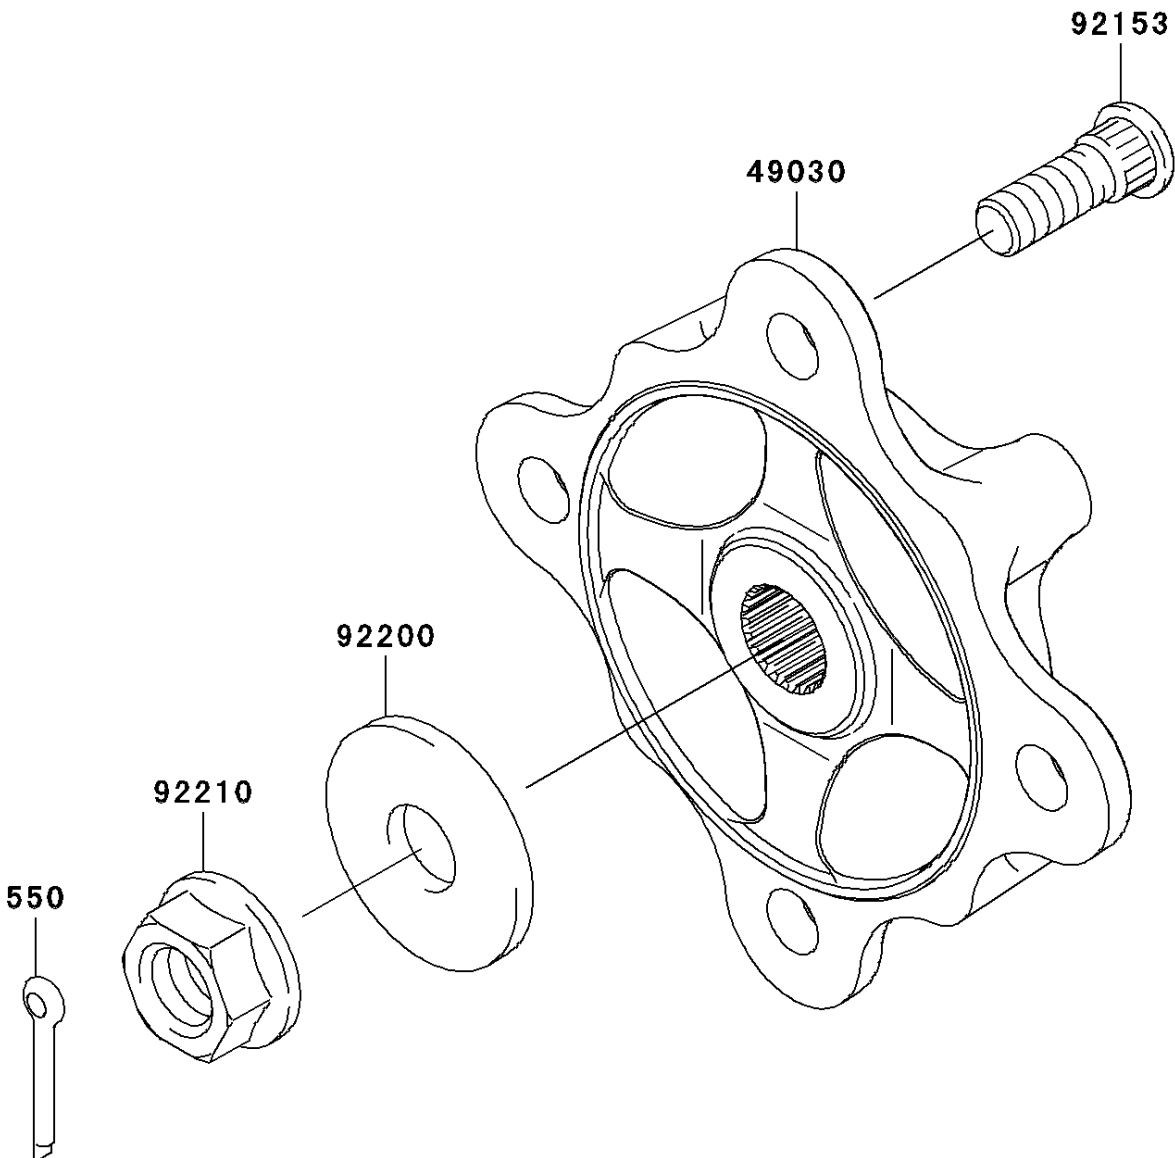

2009 Teryx 750 FI 4X4 LE Sport

PARTS DIAGRAM

Front Hubs/Brakes

F2230

2009 Teryx 750 FI 4X4 LE Sport

PARTS LIST

Front Hubs/Brakes

ITEM NAME

PART NUMBER

QUANTITY
