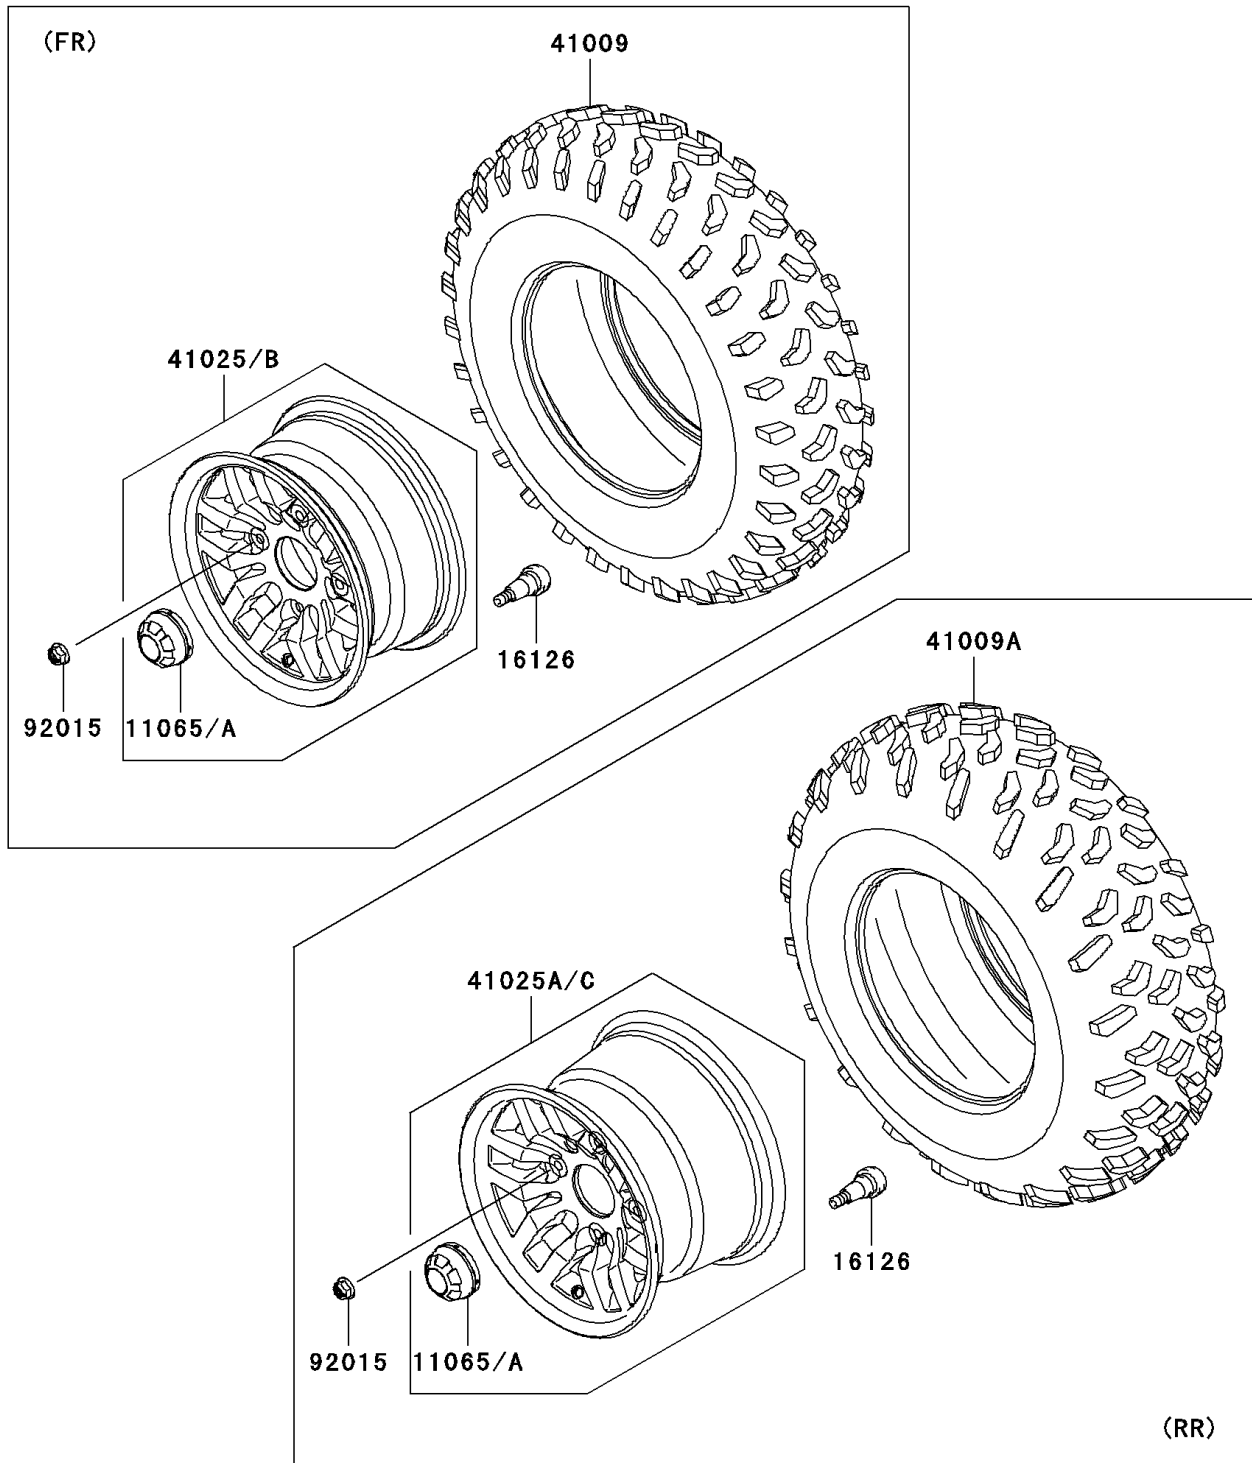

2009 Teryx 750 FI 4X4 LE Sport Monster Energy

PARTS DIAGRAM

Wheels/Tires

F2210

2009 Teryx 750 FI 4X4 LE Sport Monster Energy

PARTS LIST

Wheels/Tires

ITEM NAME	PART NUMBER	QUANTITY
-----------	-------------	----------
