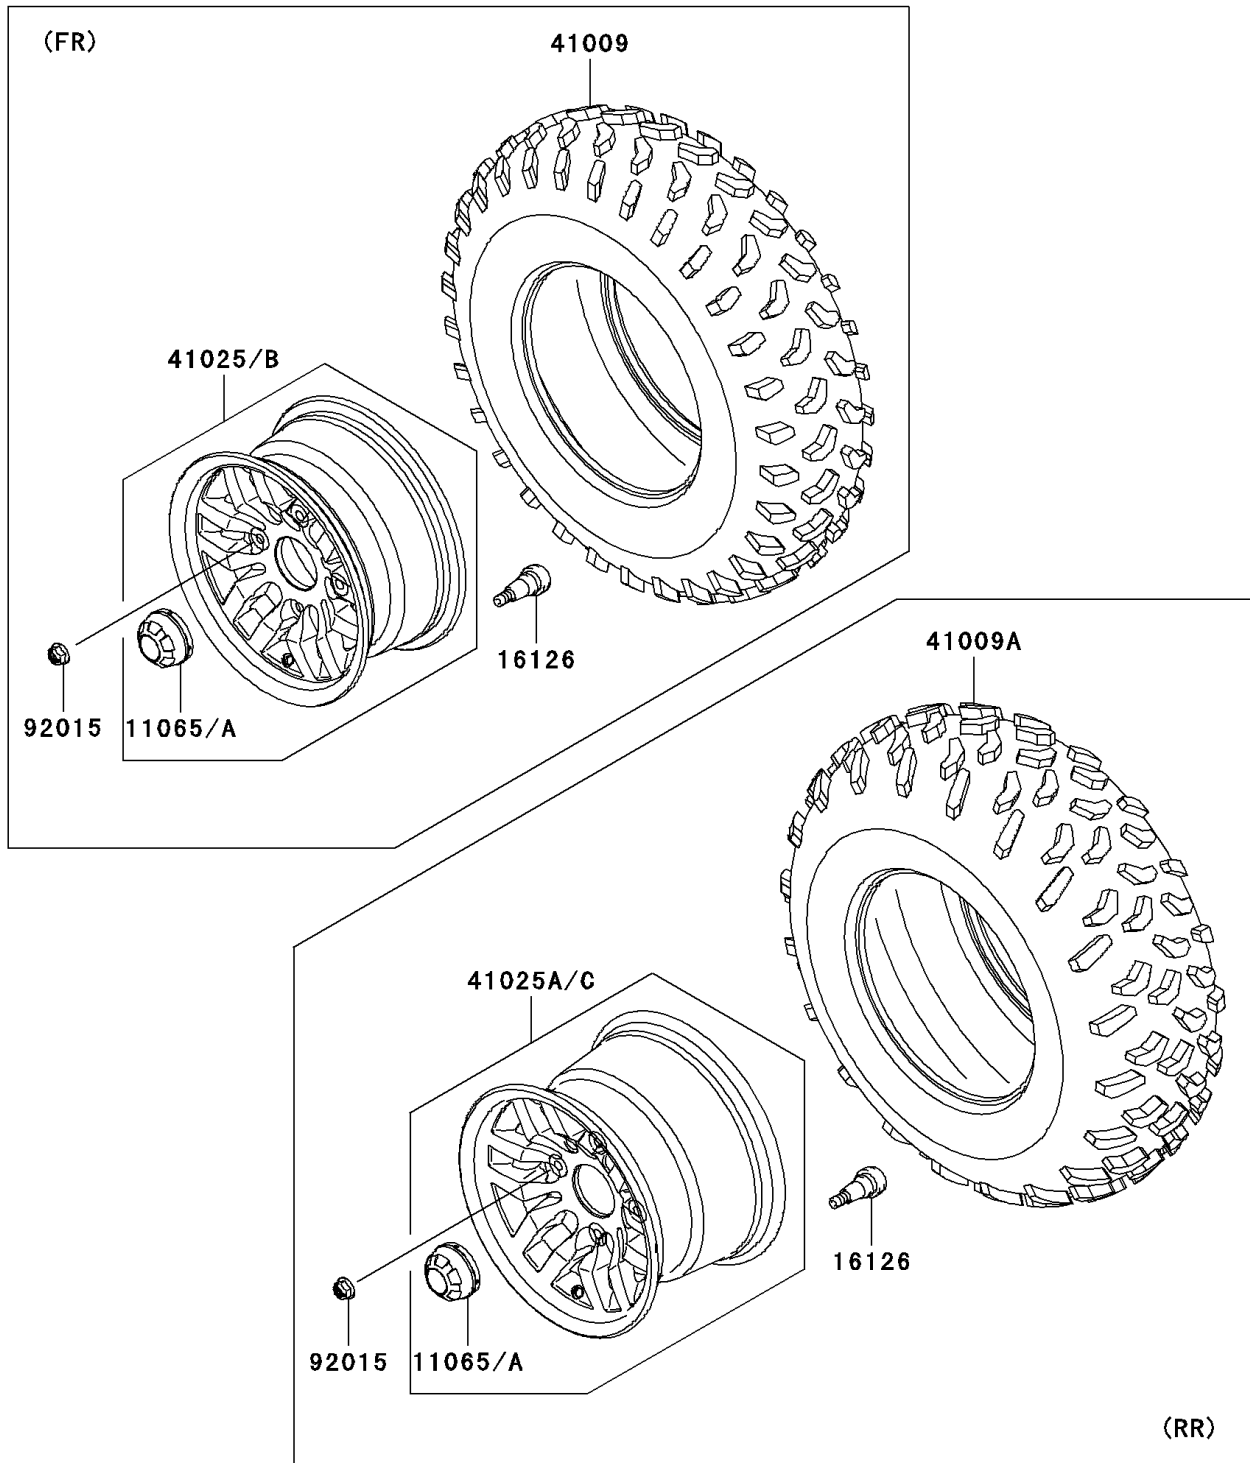

2009 Teryx 750 FI 4X4 LE Sport

PARTS DIAGRAM

Wheels/Tires

F2210

2009 Teryx 750 FI 4X4 LE Sport

PARTS LIST

Wheels/Tires

ITEM NAME

PART NUMBER

QUANTITY
