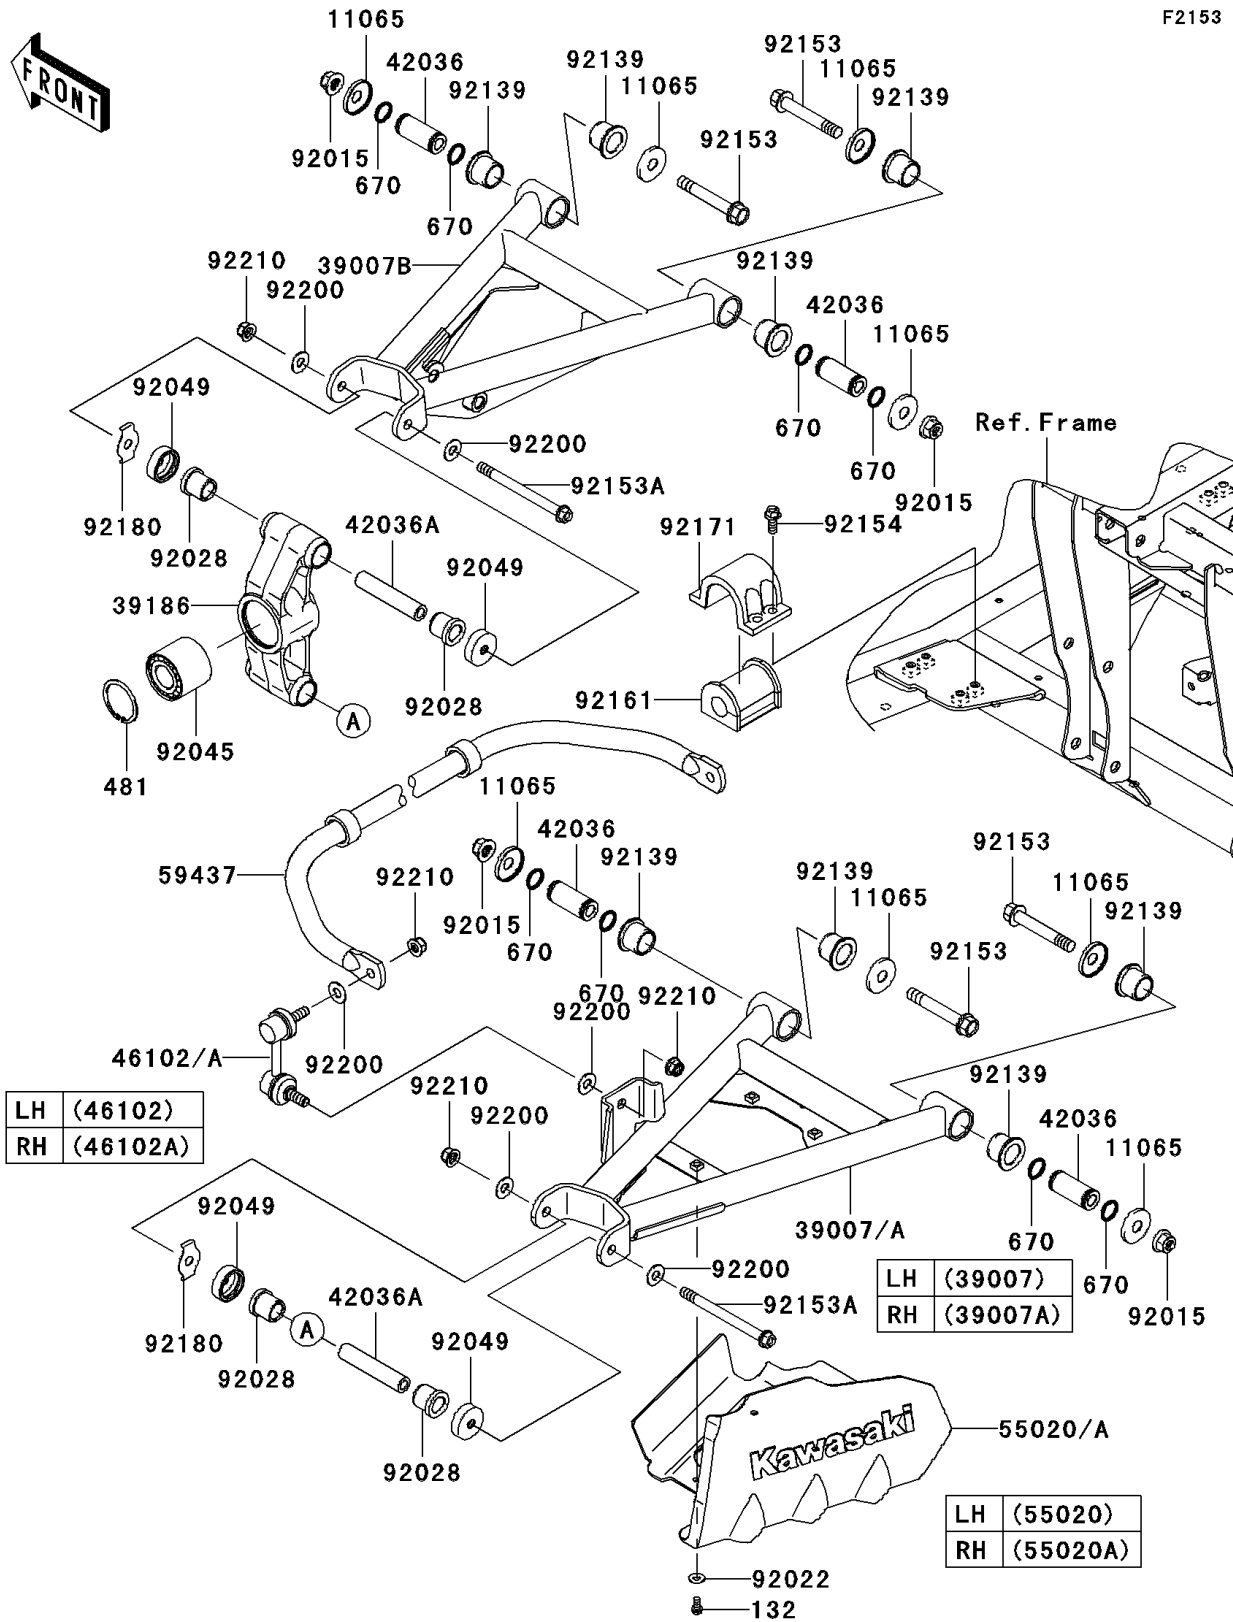

2009 Teryx 750 FI 4X4 LE Sport

PARTS DIAGRAM

Rear Suspension

2009 Teryx 750 FI 4X4 LE Sport

PARTS LIST

Rear Suspension

ITEM NAME

PART NUMBER

QUANTITY
