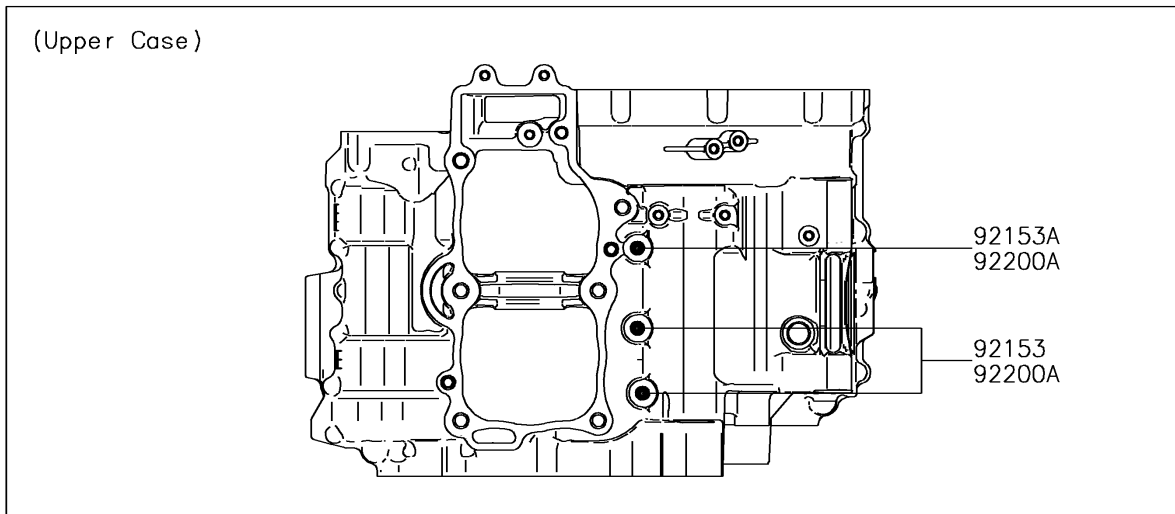

2018 VULCAN[®] S ABS

PARTS DIAGRAM

Crankcase Bolt Pattern

E1412

2018 VULCAN® S ABS

PARTS LIST

Crankcase Bolt Pattern

ITEM NAME	PART NUMBER	QUANTITY
BOLT,6X38 (Ref # 92150)	92150-1301	5
BOLT,8X60 (Ref # 92151)	92151-1461	3
BOLT,8X73 (Ref # 92151A)	92151-1462	2
BOLT,8X50 (Ref # 92151B)	92151-1463	1
BOLT,FLANGED,8X110 (Ref # 92153)	92153-0959	3
BOLT,FLANGED,8X120 (Ref # 92153A)	92153-0960	1
BOLT,FLANGED,9X113 (Ref # 92153B)	92153-1449	4
BOLT,FLANGED,9X83 (Ref # 92153C)	92153-1450	2
BOLT,FLANGED,6X45 (Ref # 92154)	92154-0966	2
BOLT,FLANGED,6X32 (Ref # 92154A)	92154-0967	1
WASHER,9.2X19X2.3 (Ref # 92200)	92200-0115	6
WASHER,8.5X16X1.2 (Ref # 92200A)	92200-1063	3