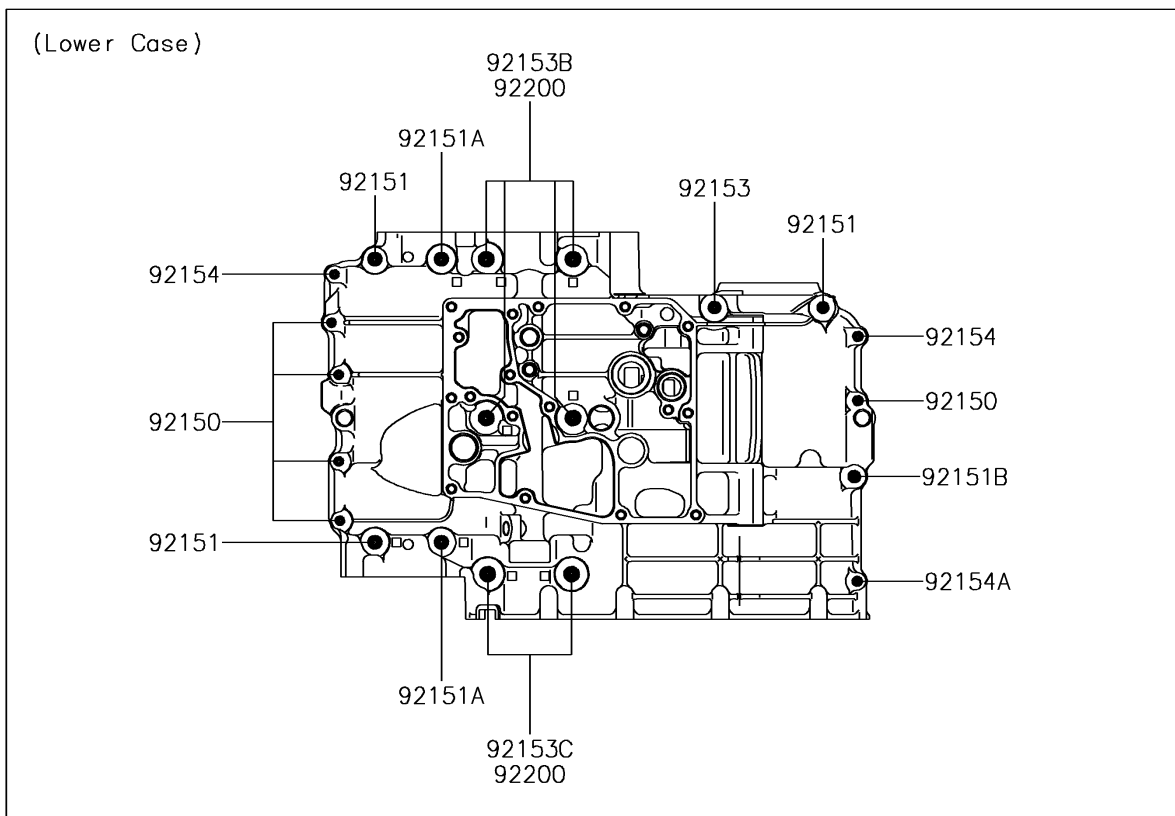

2018 VULCAN[®] S ABS

PARTS DIAGRAM

Crankcase Bolt Pattern

E1412

2018 VULCAN® S ABS

PARTS LIST

Crankcase Bolt Pattern

ITEM NAME	PART NUMBER	QUANTITY
BOLT,6X38 (Ref # 92150)	92150-1301	5
BOLT,8X60 (Ref # 92151)	92151-1461	3
BOLT,8X73 (Ref # 92151A)	92151-1462	2
BOLT,8X50 (Ref # 92151B)	92151-1463	1
BOLT,FLANGED,8X110 (Ref # 92153)	92153-0959	3
BOLT,FLANGED,8X120 (Ref # 92153A)	92153-0960	1
BOLT,FLANGED,9X113 (Ref # 92153B)	92153-1449	4
BOLT,FLANGED,9X83 (Ref # 92153C)	92153-1450	2
BOLT,FLANGED,6X45 (Ref # 92154)	92154-0966	2
BOLT,FLANGED,6X32 (Ref # 92154A)	92154-0967	1
WASHER,9.2X19X2.3 (Ref # 92200)	92200-0115	6
WASHER,8.5X16X1.2 (Ref # 92200A)	92200-1063	3