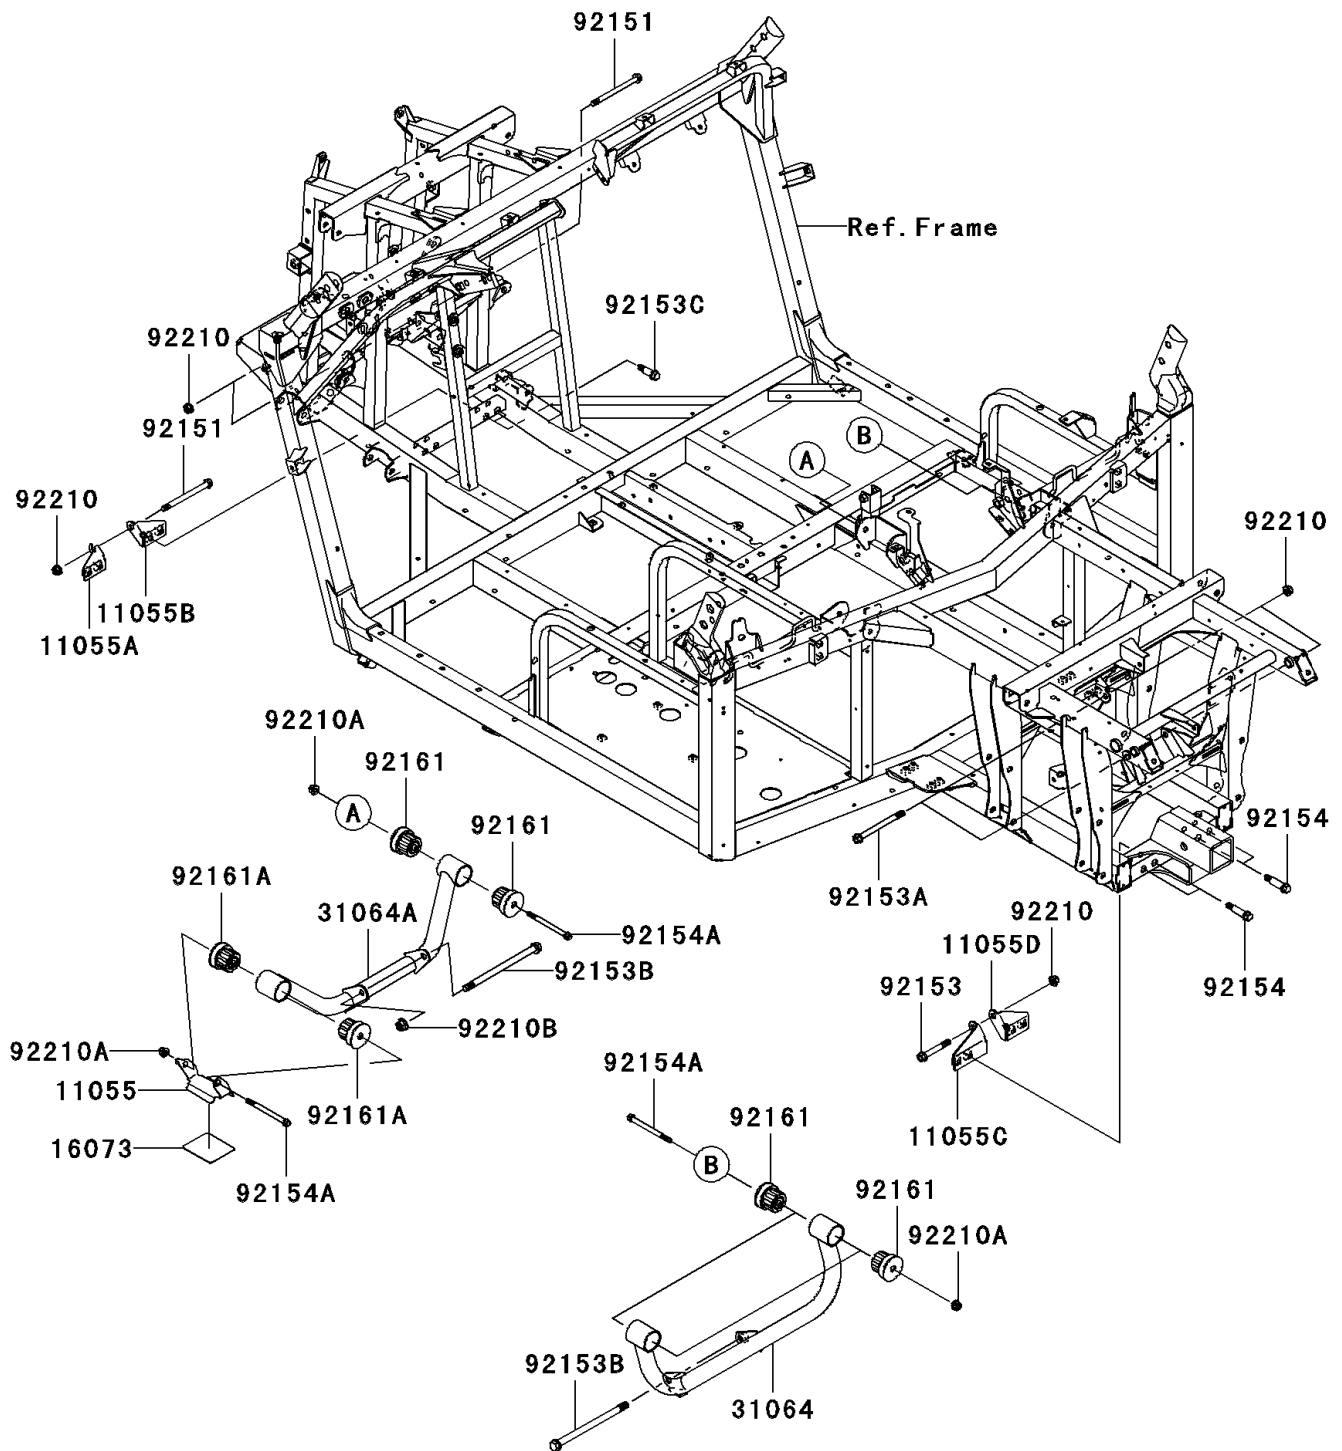

2009 Teryx 750 FI 4X4 LE Sport Monster Energy

PARTS DIAGRAM

Engine Mount

F2122

2009 Teryx 750 FI 4X4 LE Sport Monster Energy

PARTS LIST

Engine Mount

ITEM NAME	PART NUMBER	QUANTITY
-----------	-------------	----------
