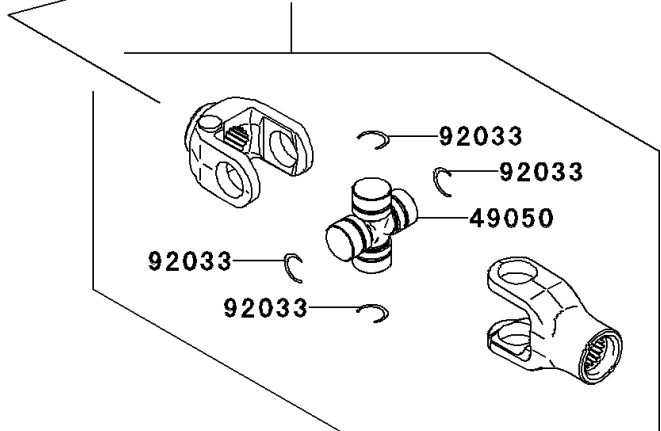

## PARTS DIAGRAM

### Drive Shaft-Propeller

E3135

Ref. Drive Shaft-Front

92145

49006

39159

13310

## PARTS LIST