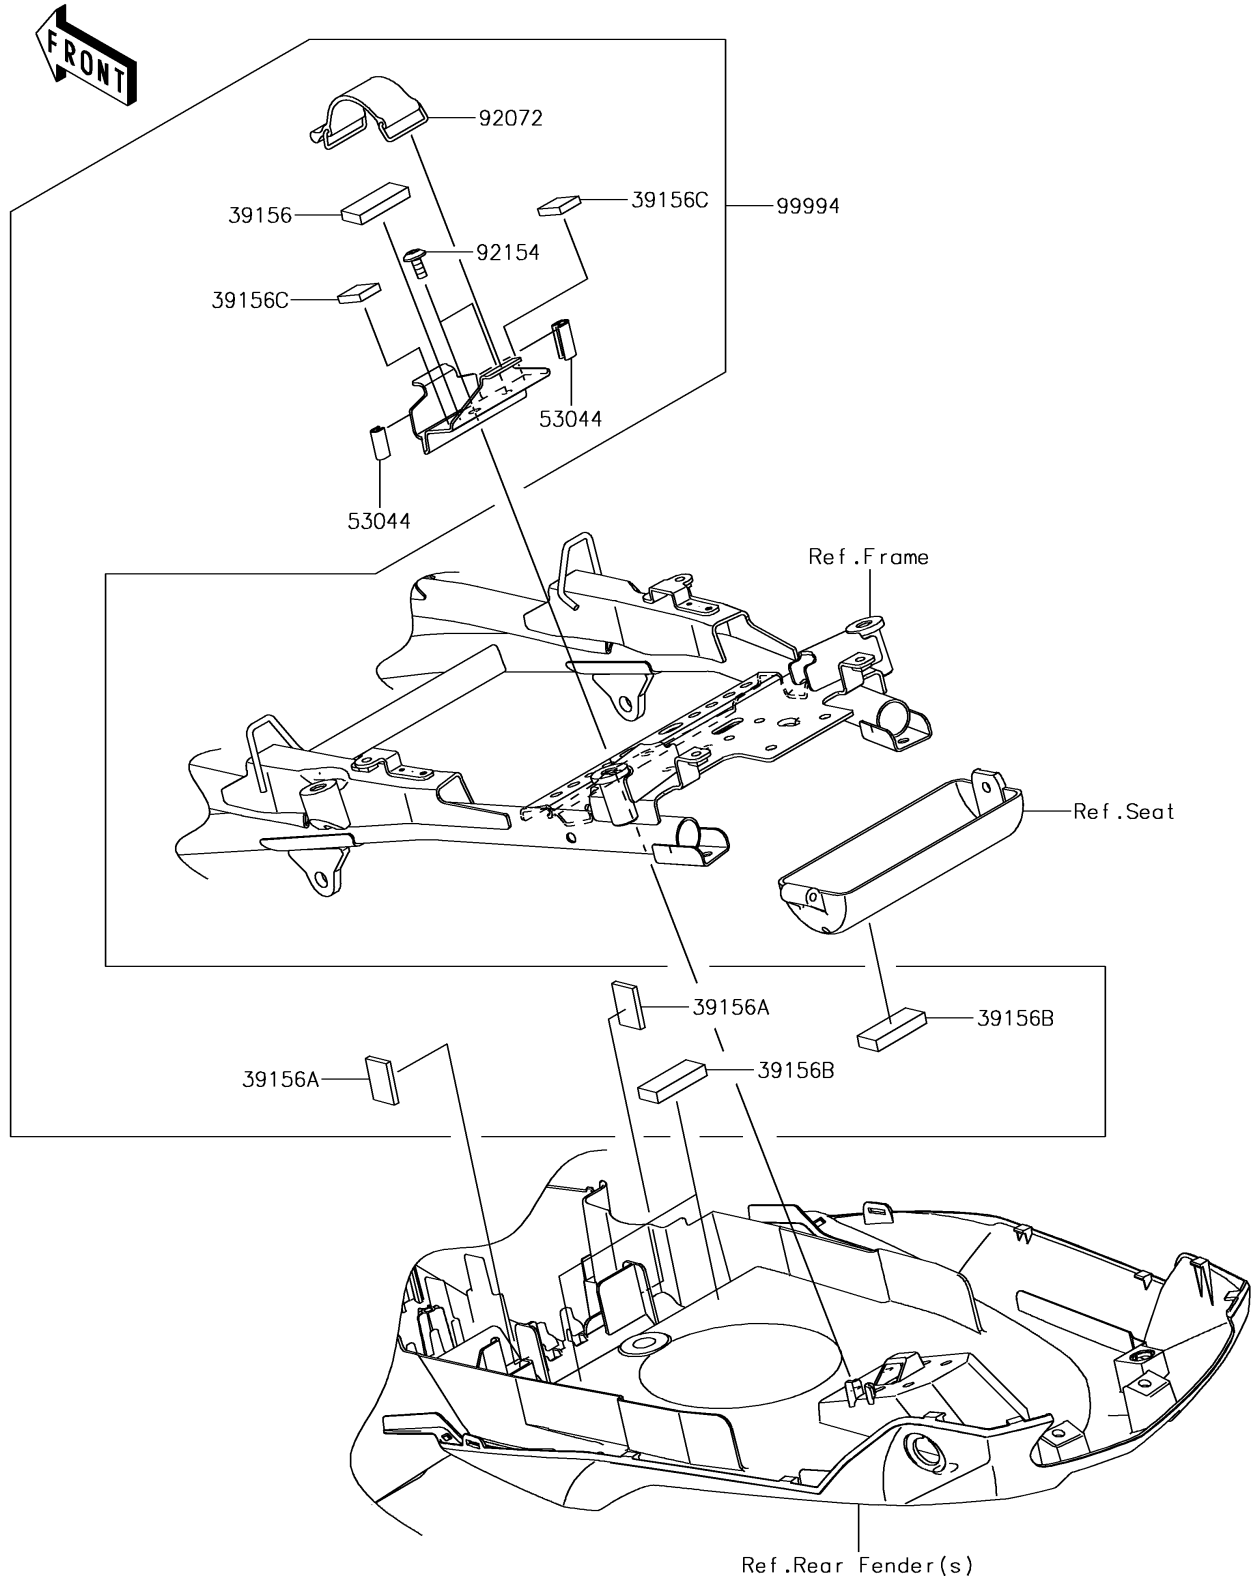

2017 Versys 1000 LT

PARTS DIAGRAM

Accessory(U-Lock Bracket)

F2910F

2017 Versys 1000 LT

PARTS LIST

Accessory(U-Lock Bracket)

ITEM NAME

PART NUMBER

QUANTITY
