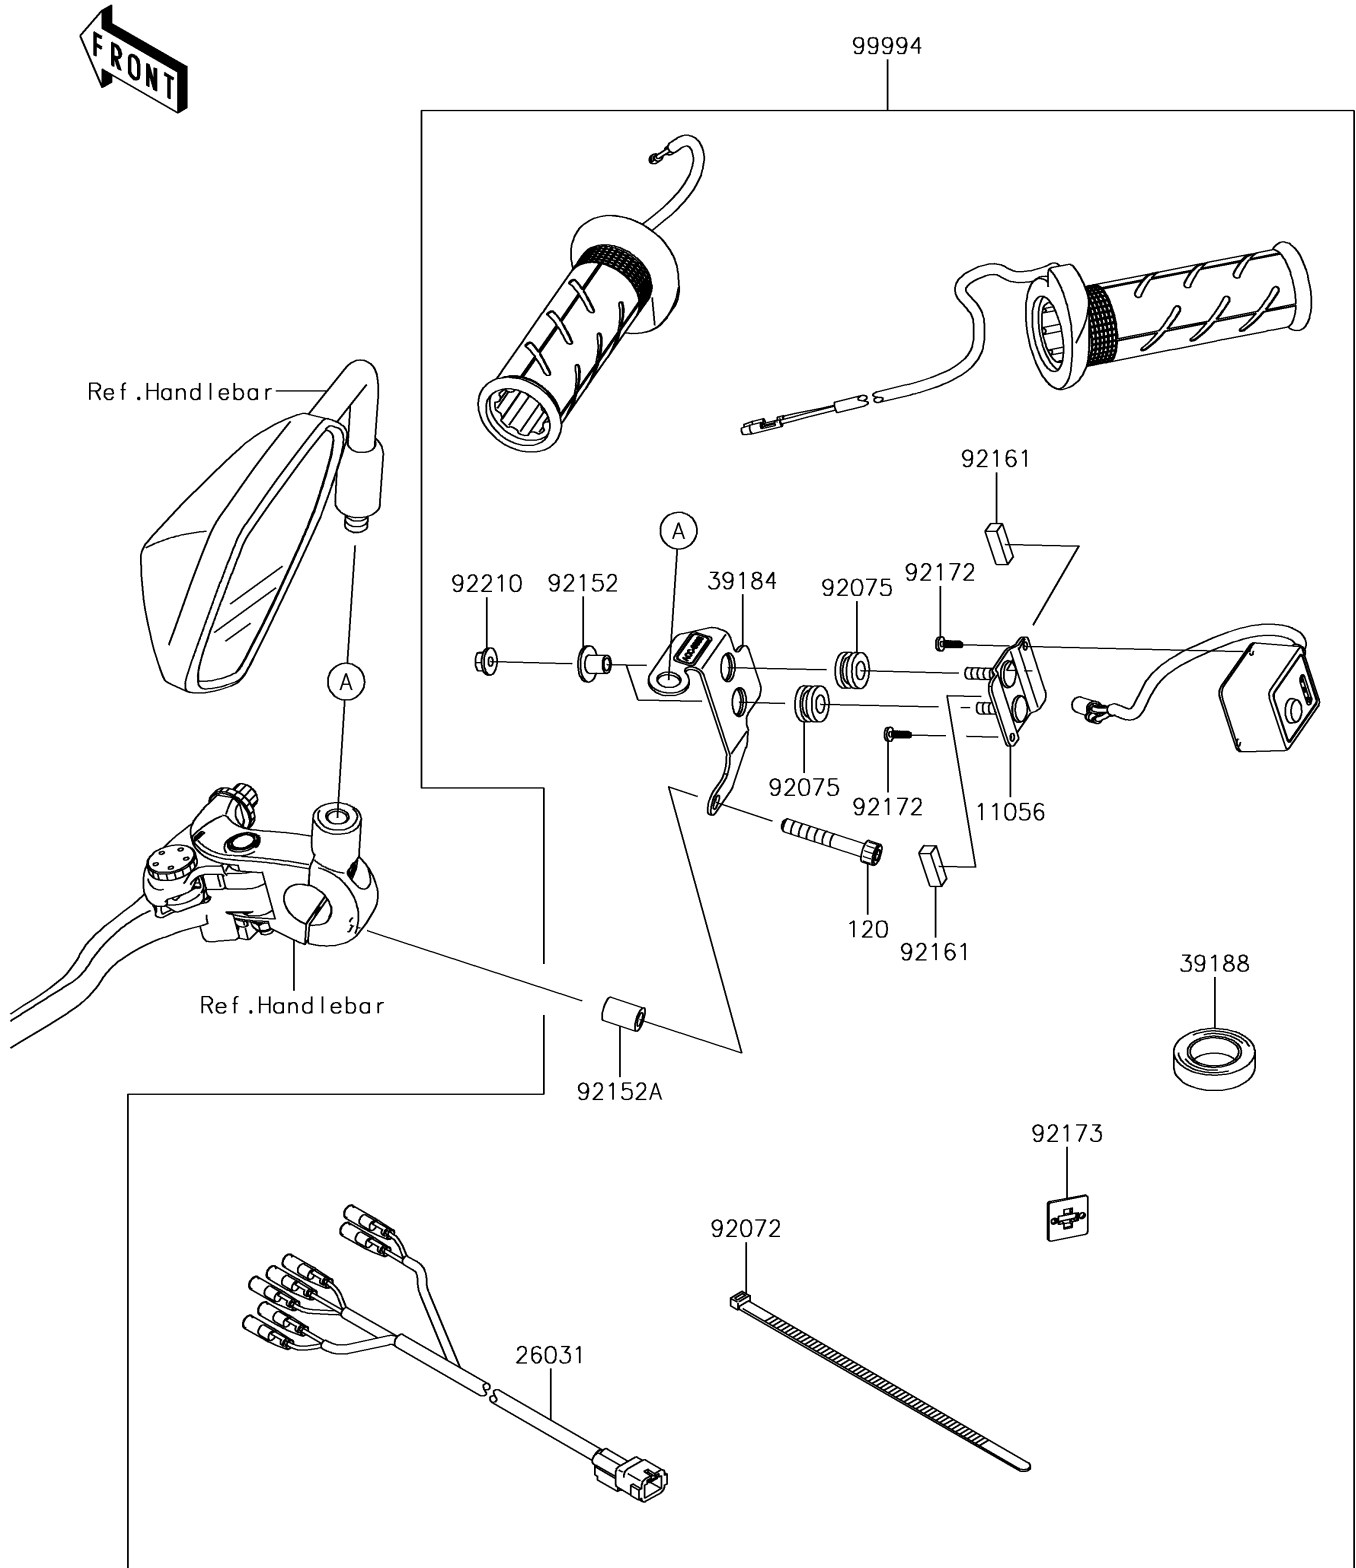

2017 Versys 1000 LT

PARTS DIAGRAM

Accessory(Grip Heater)

F2910B

2017 Versys 1000 LT

PARTS LIST

Accessory(Grip Heater)

ITEM NAME

PART NUMBER

QUANTITY
