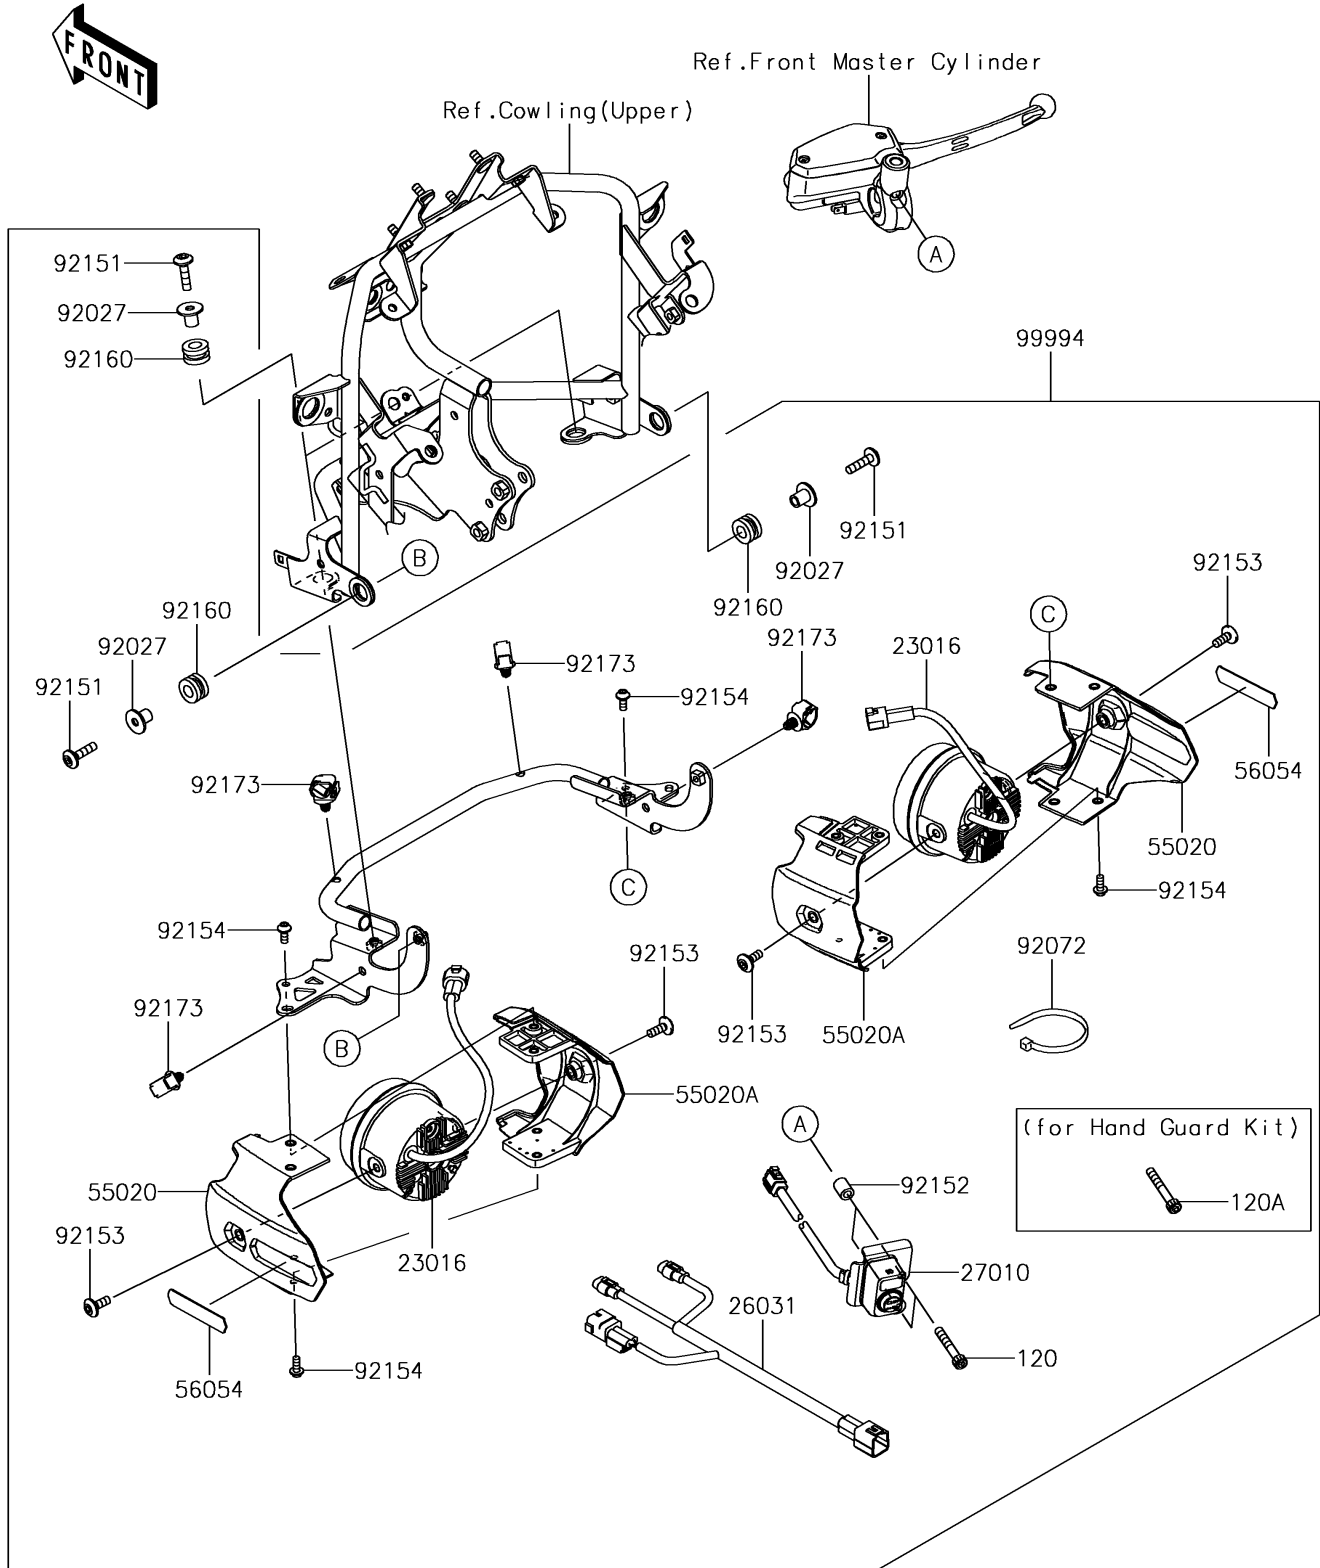

2017 Versys 1000 LT

PARTS DIAGRAM

Accessory(Fog Lamp)

F2910A

2017 Versys 1000 LT

PARTS LIST

Accessory(Fog Lamp)

ITEM NAME

PART NUMBER

QUANTITY
