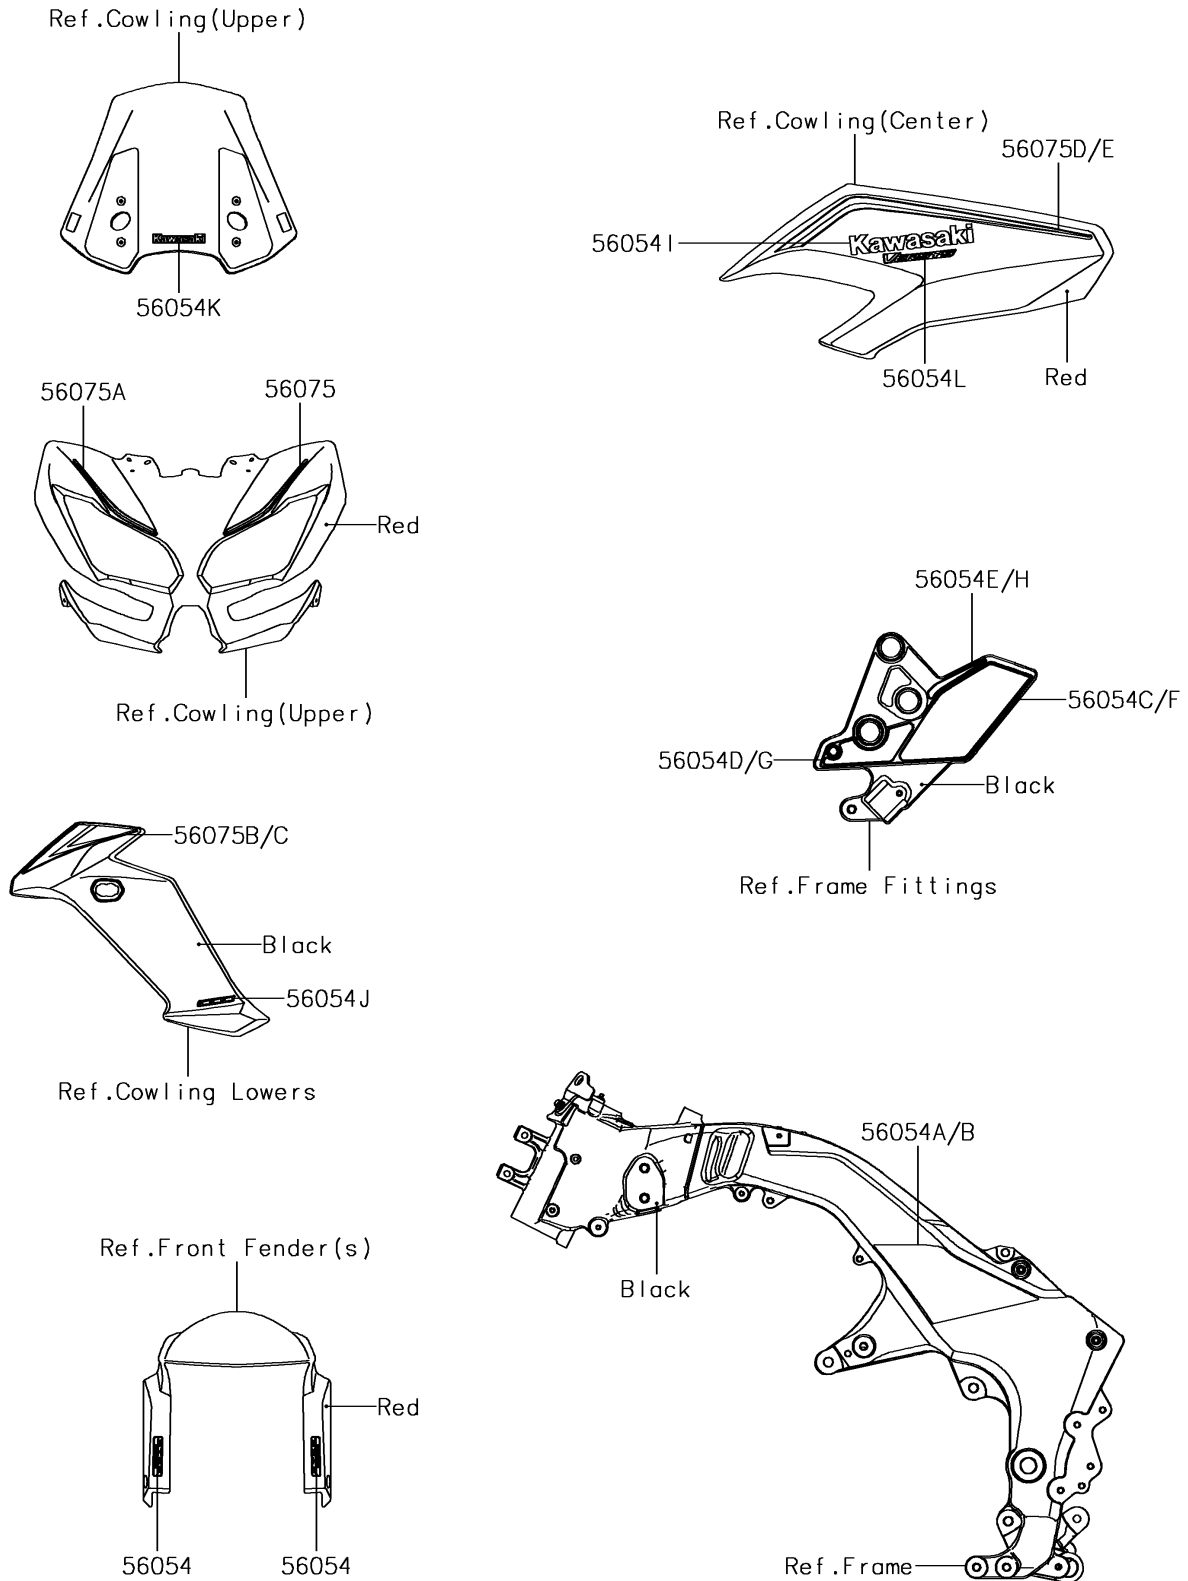

# 2018 VERSYS® 1000 LT

## PARTS DIAGRAM

Decals(Red)(BJF)(CN)

F2861A

## PARTS LIST

Decals(Red)(BJF)(CN)

**ITEM NAME**

**PART NUMBER**

**QUANTITY**

---