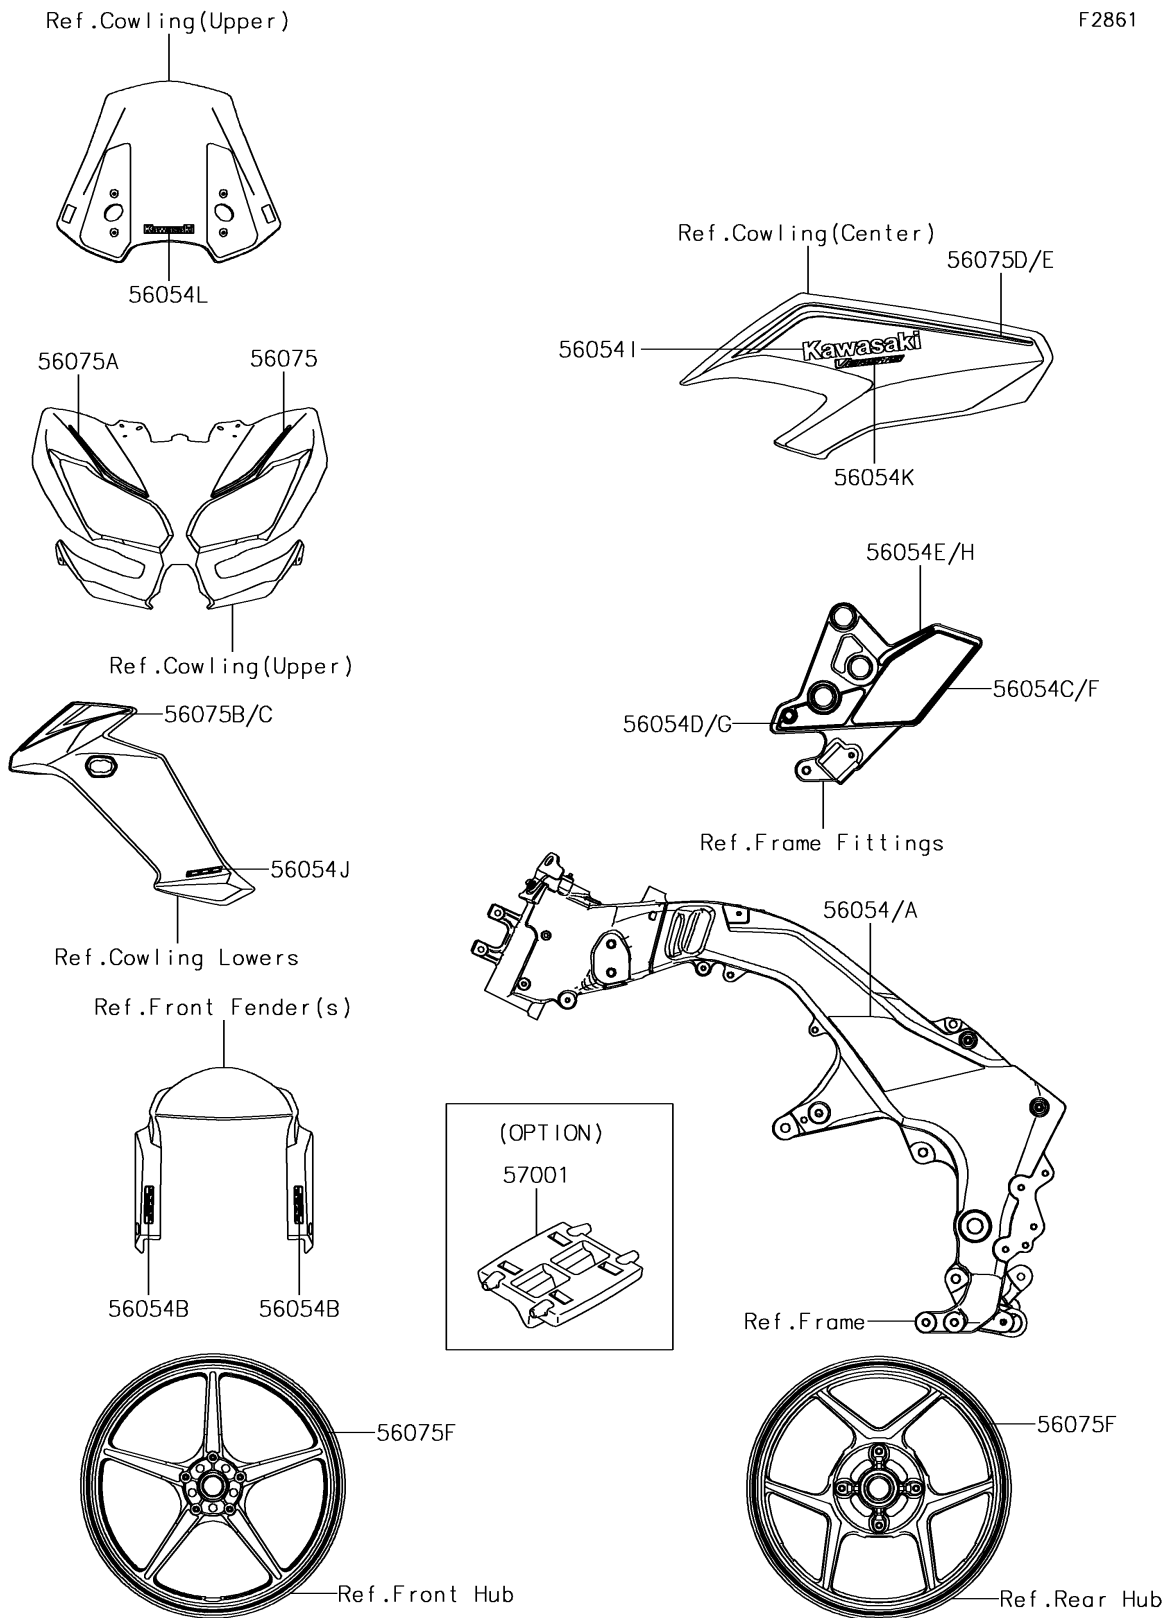

2017 Versys 1000 LT

PARTS DIAGRAM

Decals(Black)(BHF)

F2861

2017 Versys 1000 LT

PARTS LIST

Decals(Black)(BHF)

ITEM NAME

PART NUMBER

QUANTITY
