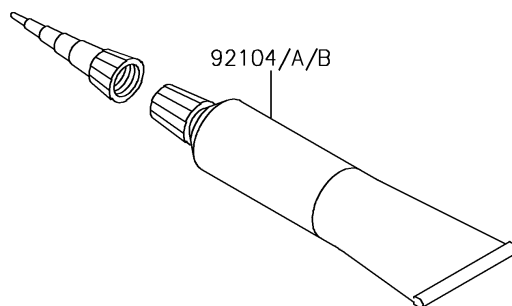

2017 Versys 1000 LT

PARTS DIAGRAM

Owner's Tools

Kawasaki

Let the Good Times Roll®

56007

F2810

2017 Versys 1000 LT