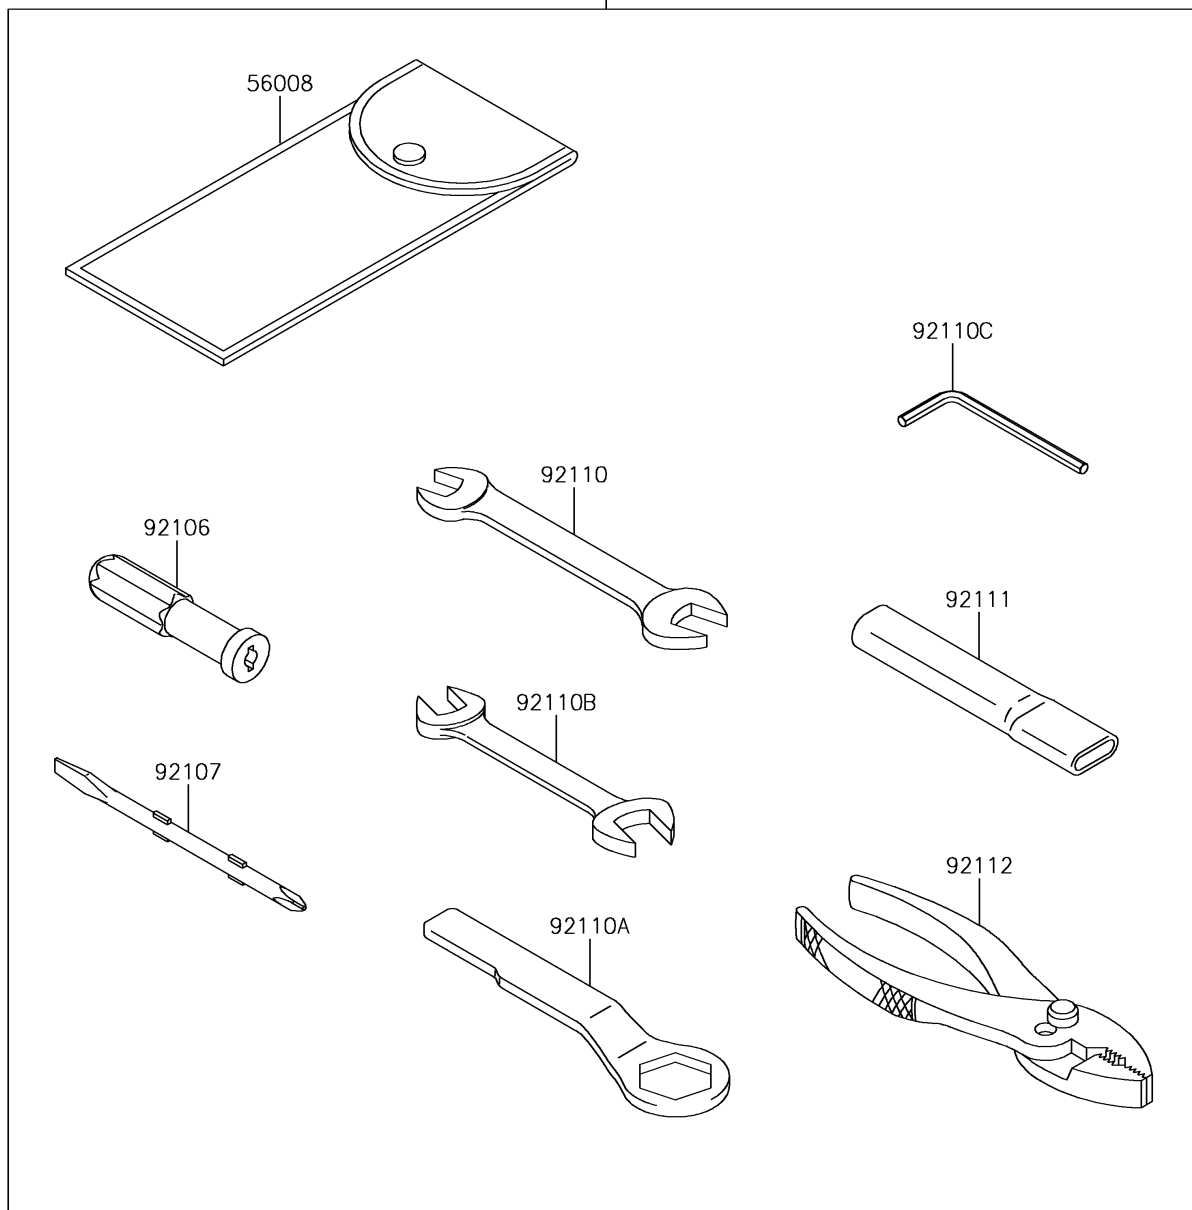

2017 Versys 1000 LT

PARTS DIAGRAM

Owner's Tools

Kawasaki

Let the Good Times Roll®

56007

F2810

2017 Versys 1000 LT

PARTS LIST

Owner's Tools

ITEM NAME

PART NUMBER

QUANTITY
