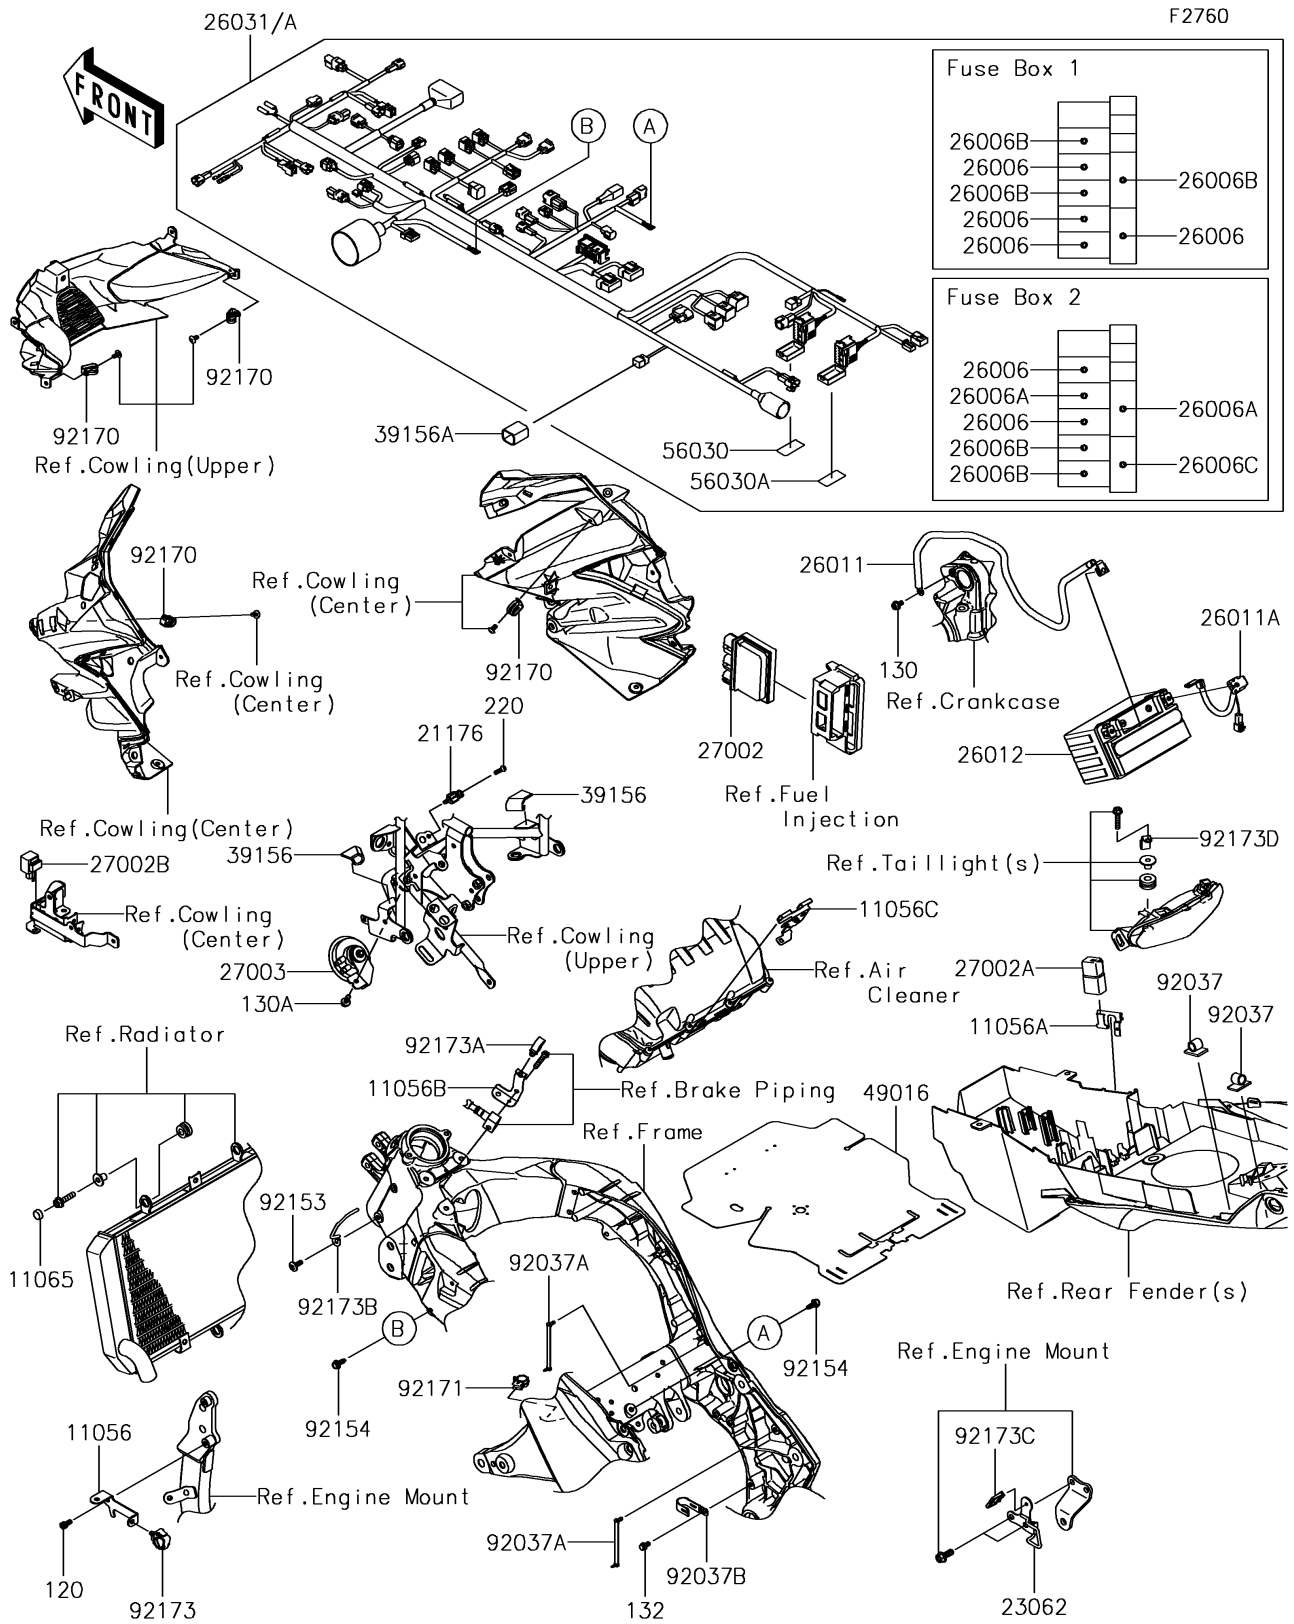

2017 Versys 1000 LT

PARTS DIAGRAM

Chassis Electrical Equipment

2017 Versys 1000 LT

PARTS LIST

Chassis Electrical Equipment

ITEM NAME

PART NUMBER

QUANTITY
