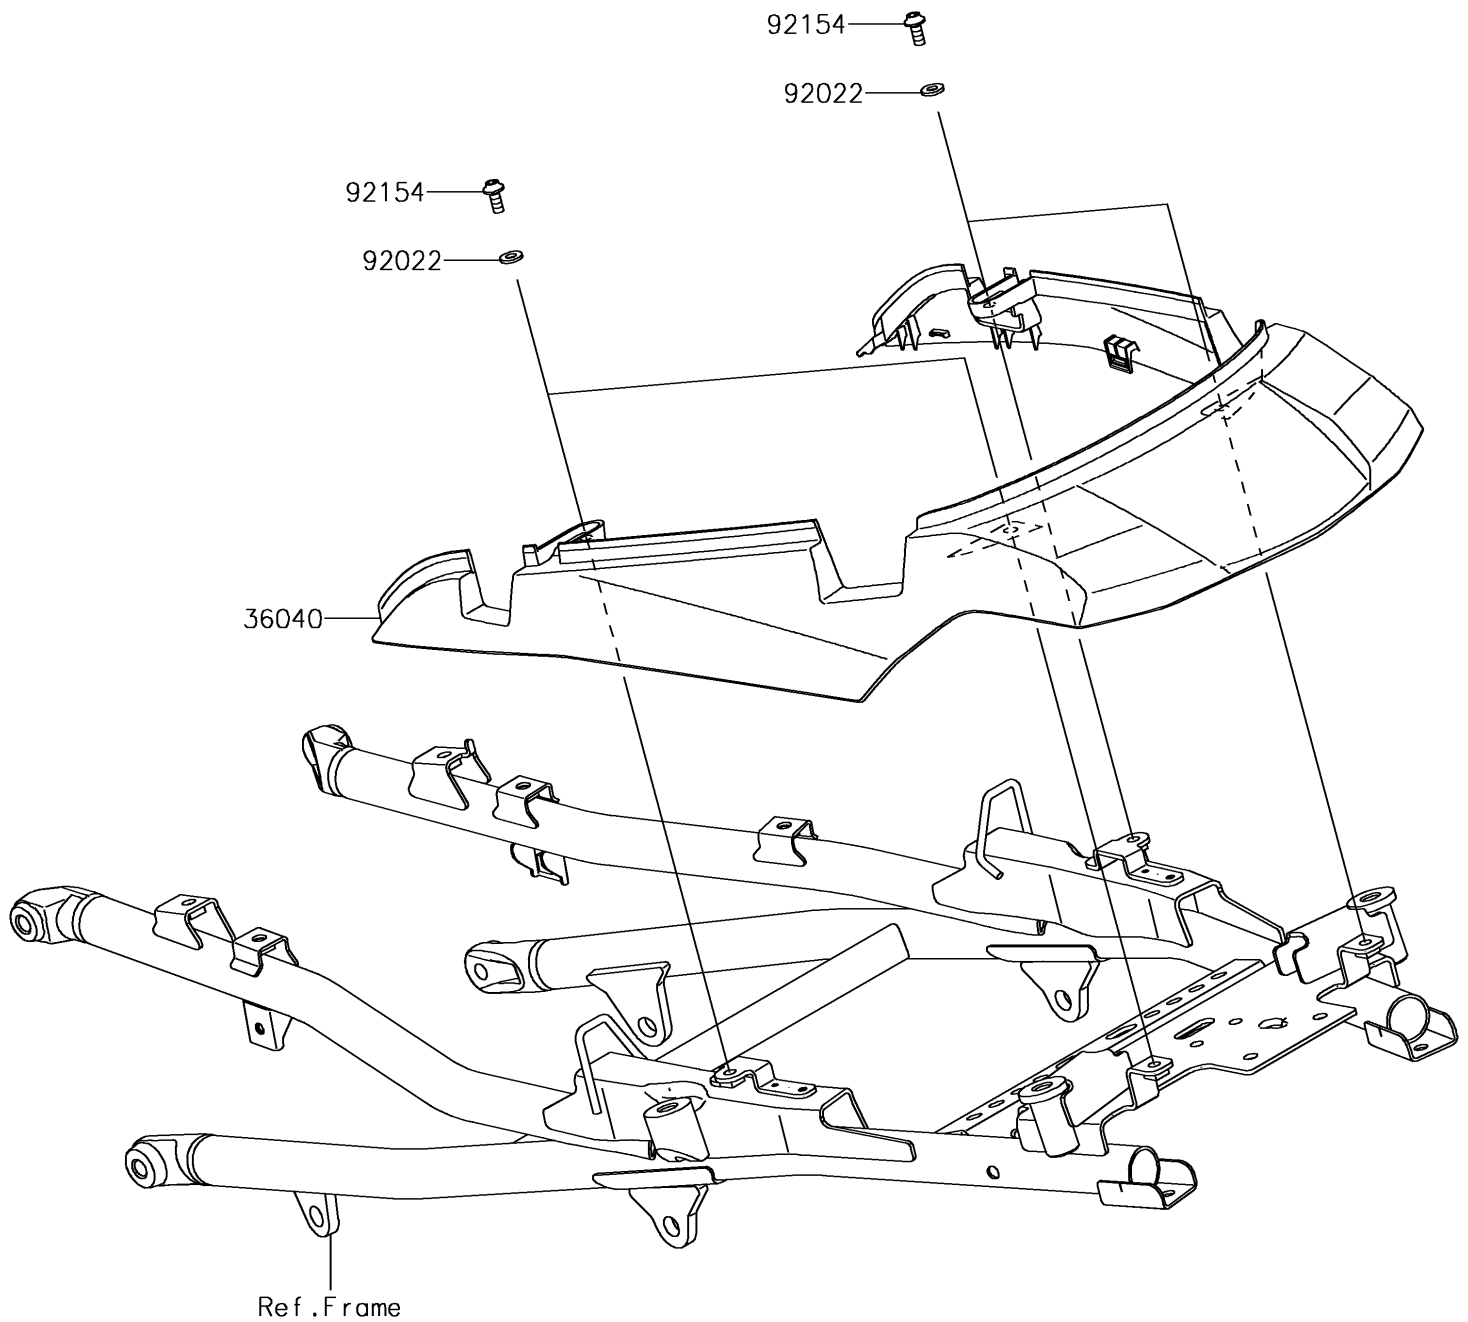

2017 Versys 1000 LT

PARTS DIAGRAM

Side Covers

F2611

2017 Versys 1000 LT

PARTS LIST

Side Covers

ITEM NAME

PART NUMBER

QUANTITY
