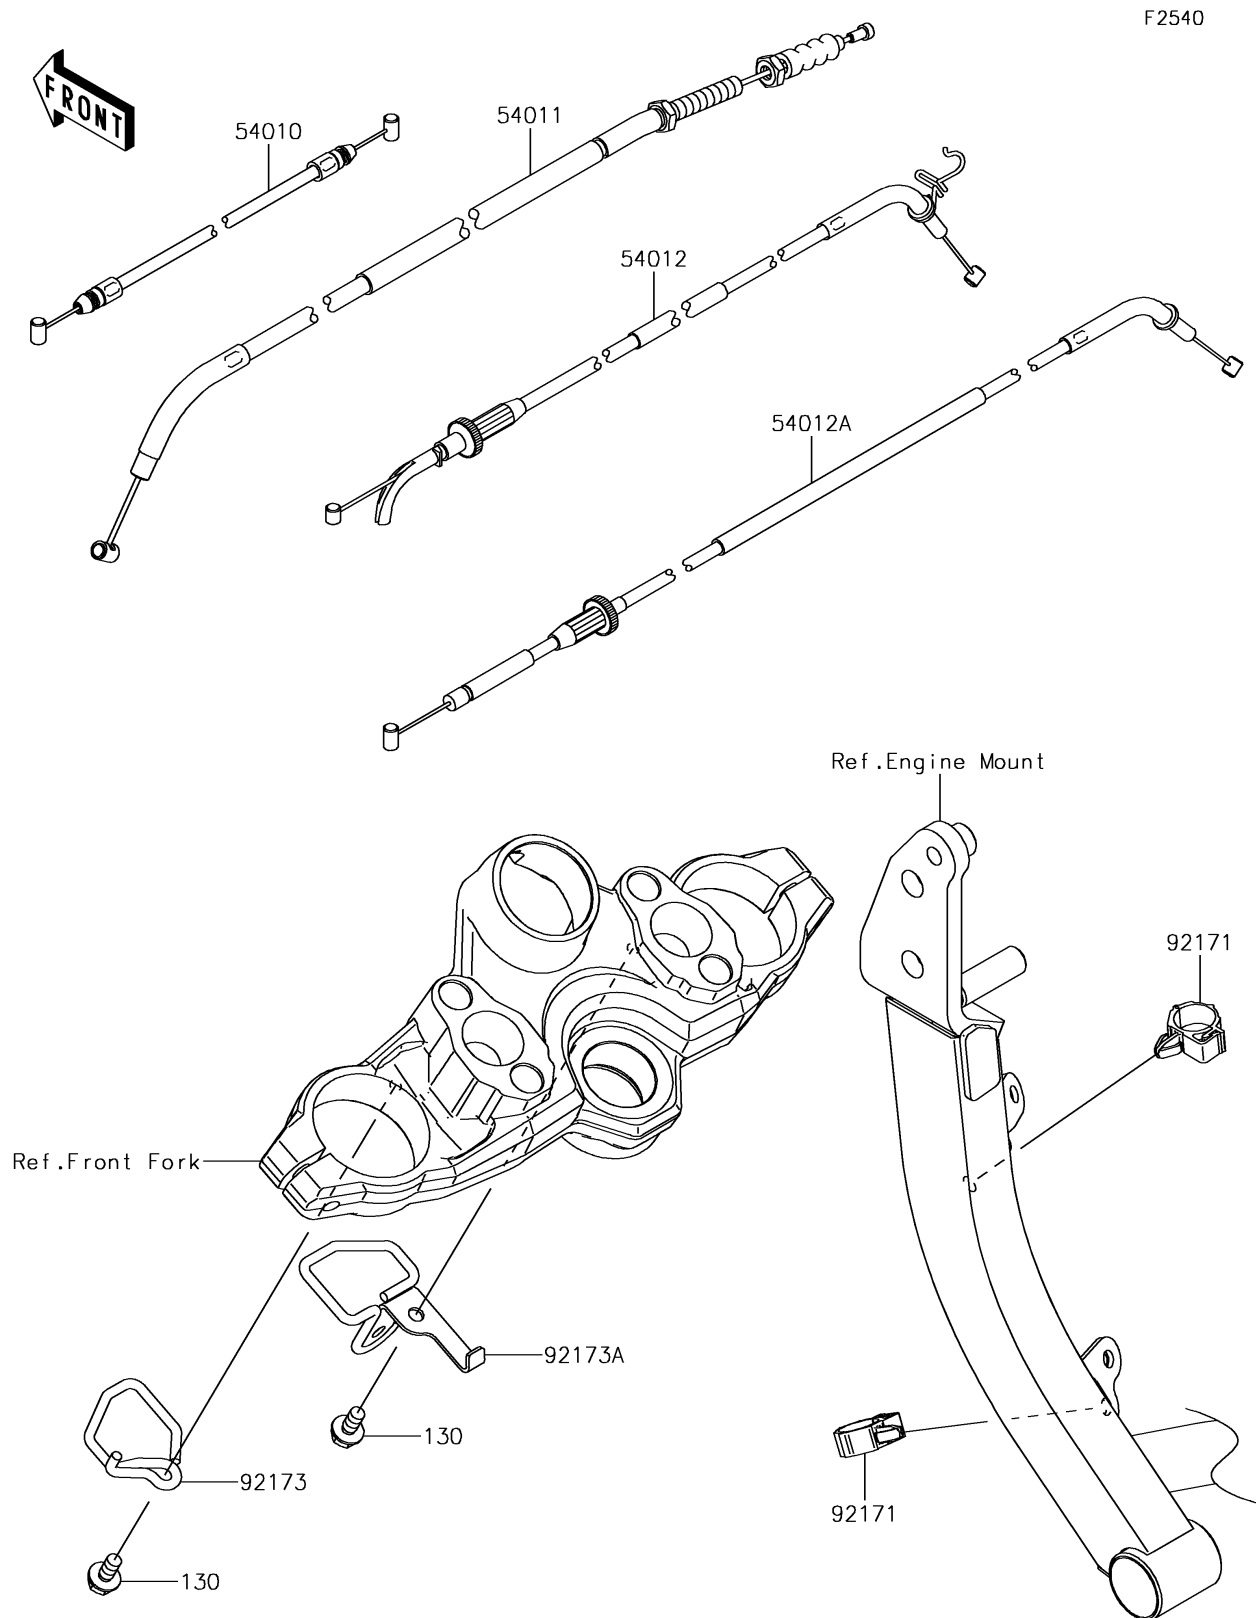

2017 Versys 1000 LT

PARTS DIAGRAM

Cables

2017 Versys 1000 LT

PARTS LIST

Cables

ITEM NAME

PART NUMBER

QUANTITY
