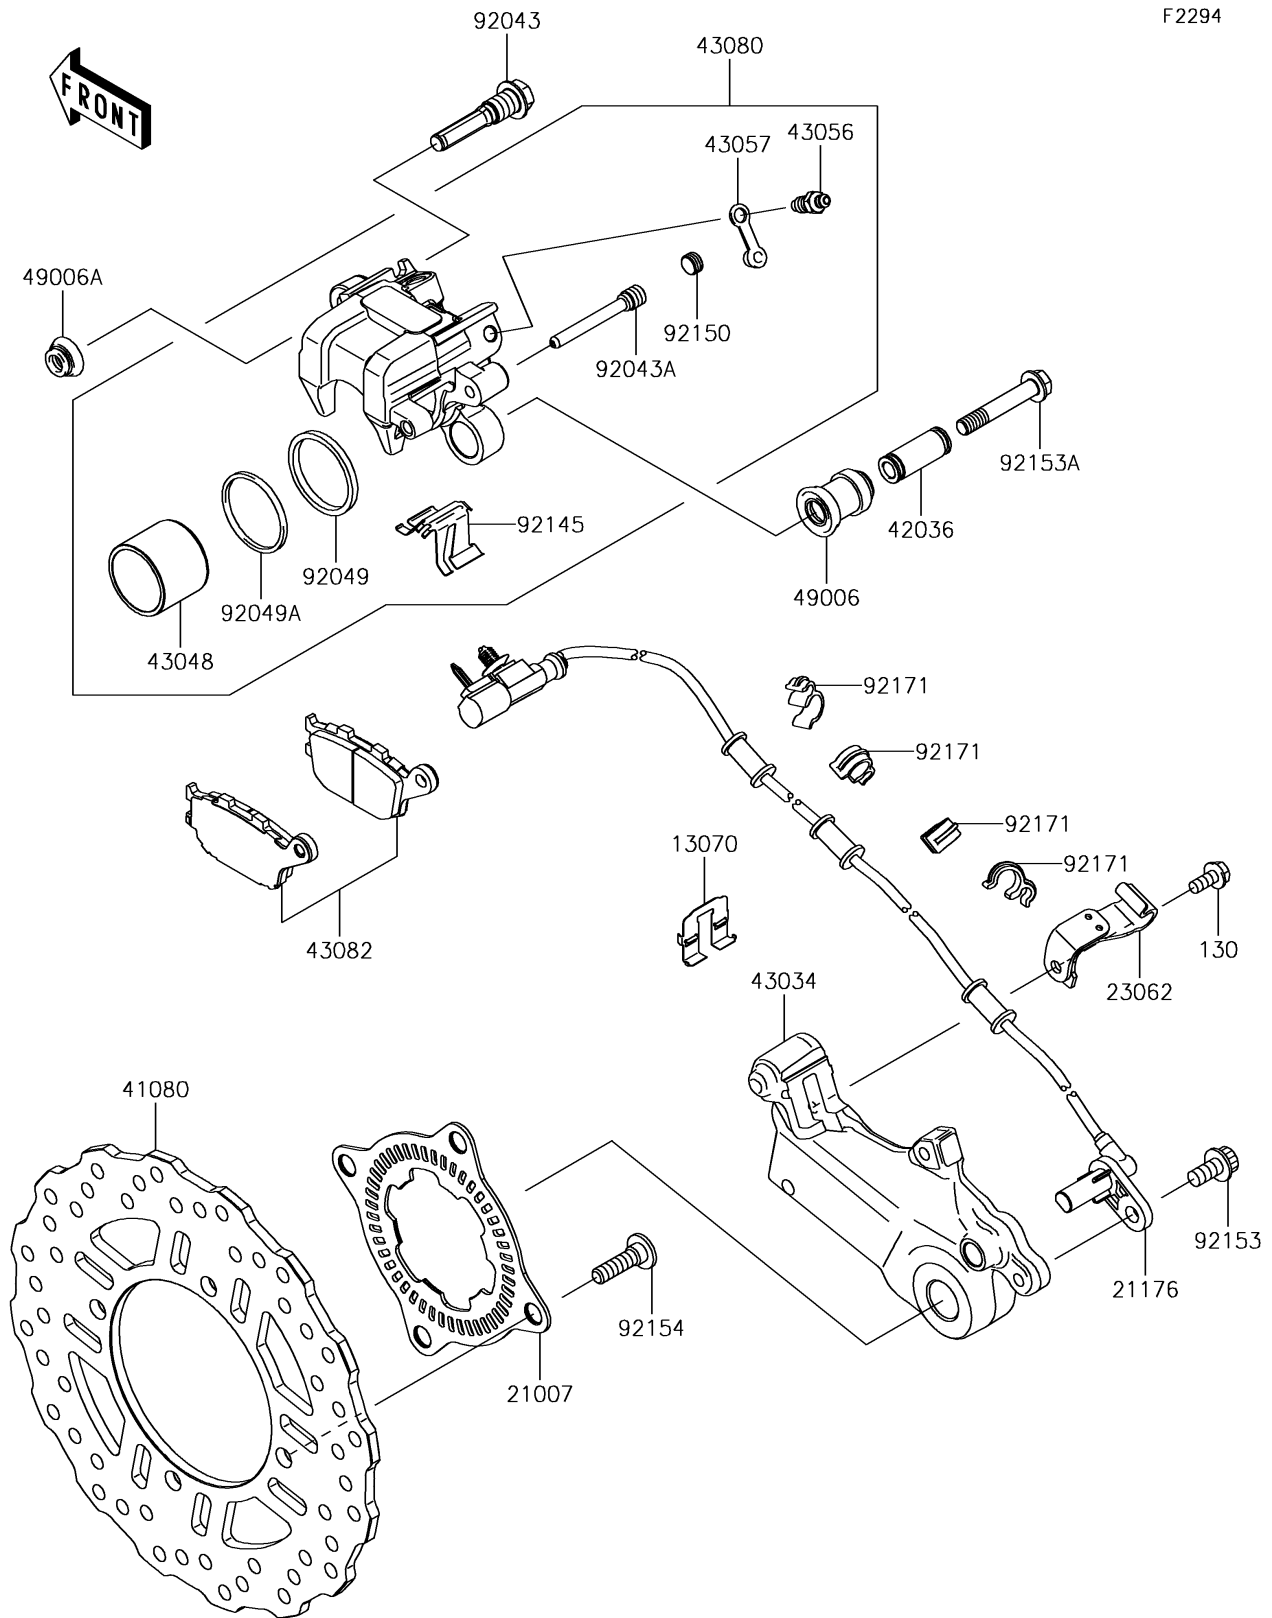

2017 Versys 1000 LT

PARTS DIAGRAM

Rear Brake

F2294

2017 Versys 1000 LT

PARTS LIST

Rear Brake

ITEM NAME

PART NUMBER

QUANTITY
