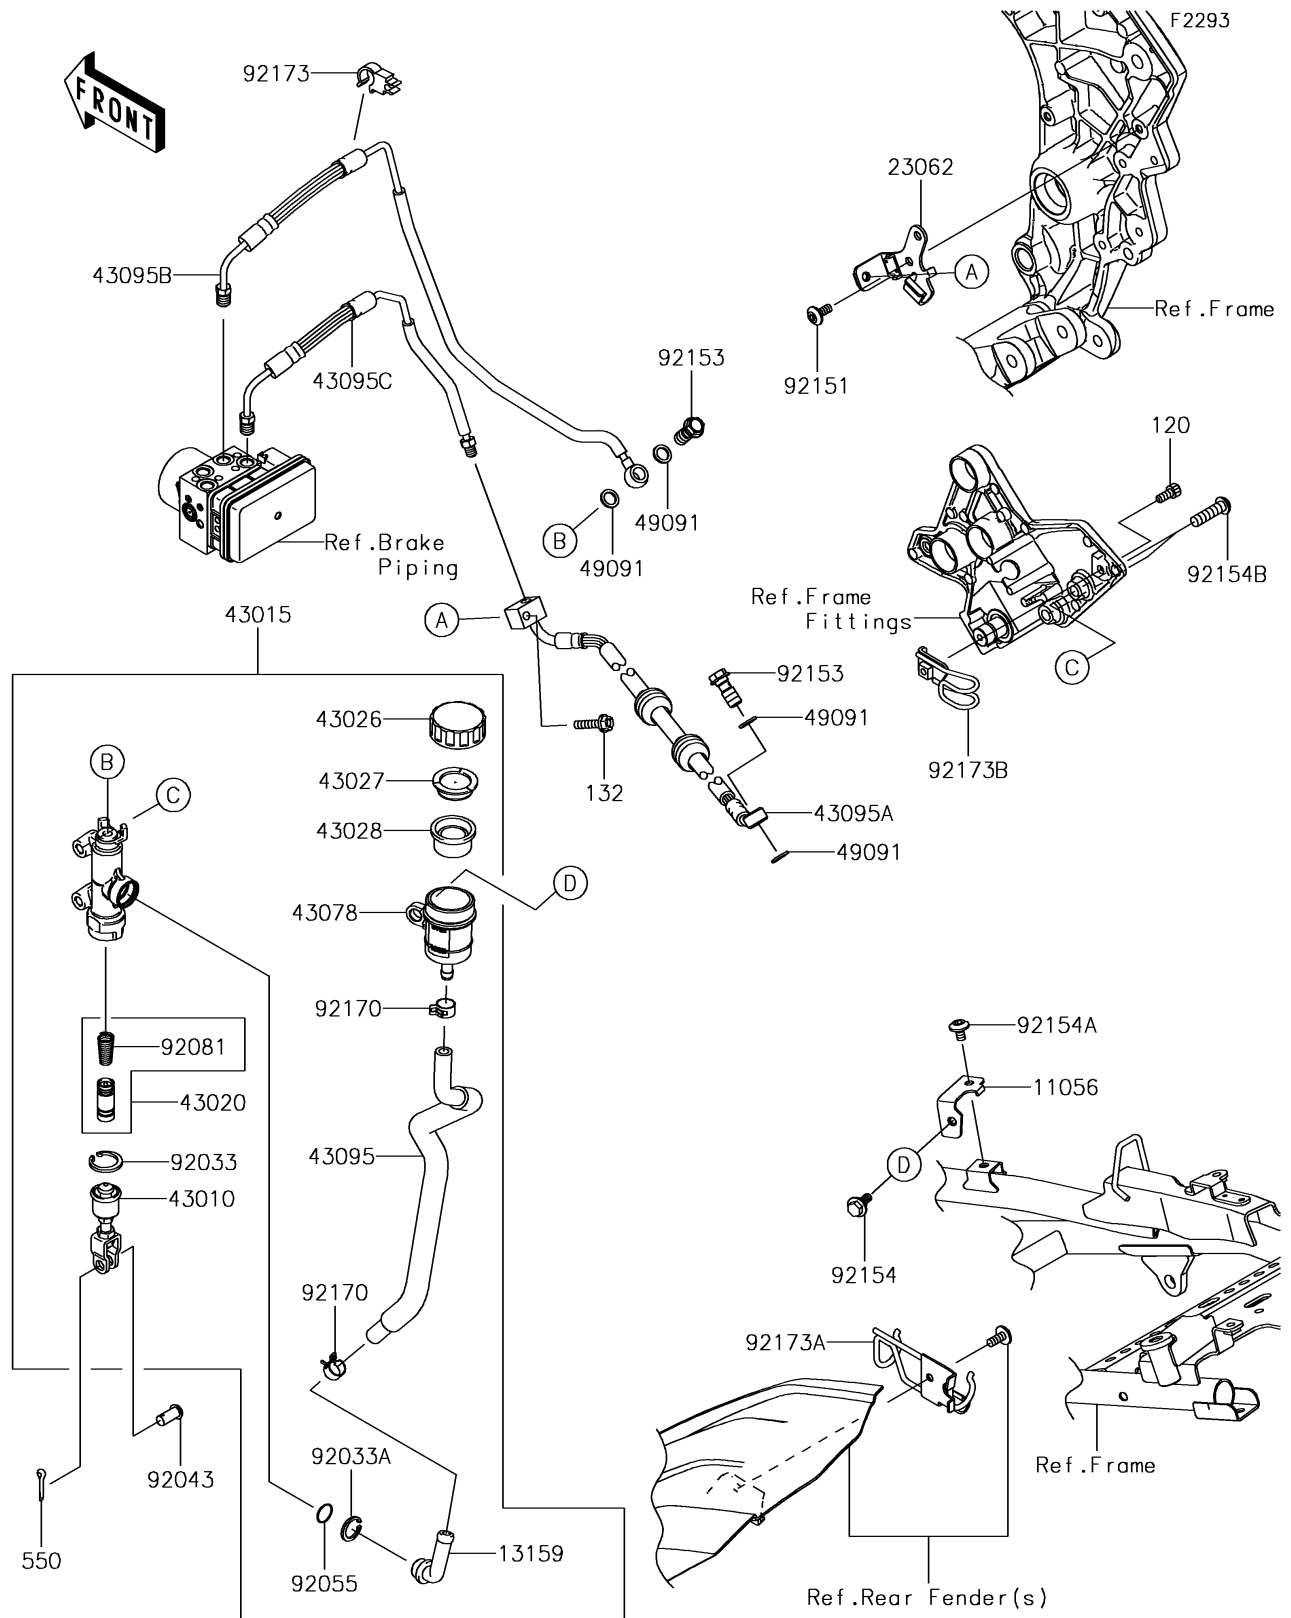

2017 Versys 1000 LT

PARTS DIAGRAM

Rear Master Cylinder

2017 Versys 1000 LT

PARTS LIST

Rear Master Cylinder

ITEM NAME

PART NUMBER

QUANTITY
