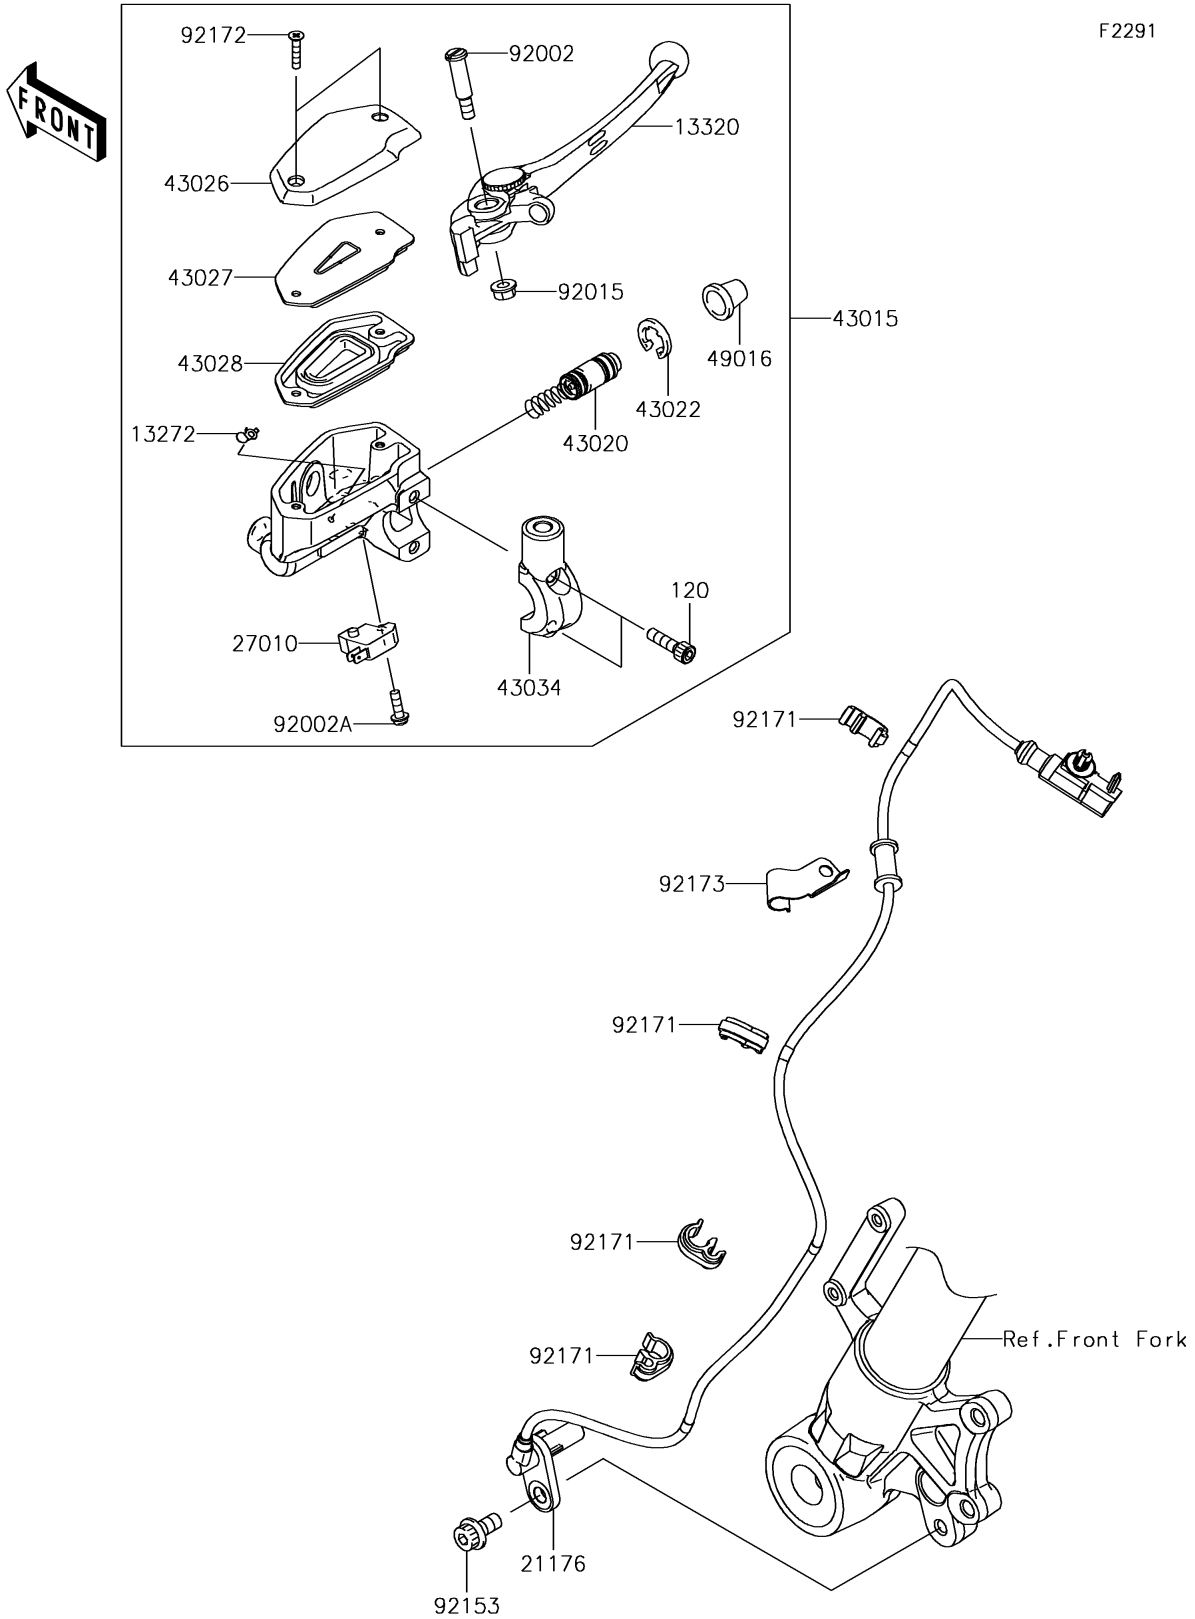

2017 Versys 1000 LT

PARTS DIAGRAM

Front Master Cylinder

2017 Versys 1000 LT

PARTS LIST

Front Master Cylinder

ITEM NAME

PART NUMBER

QUANTITY
