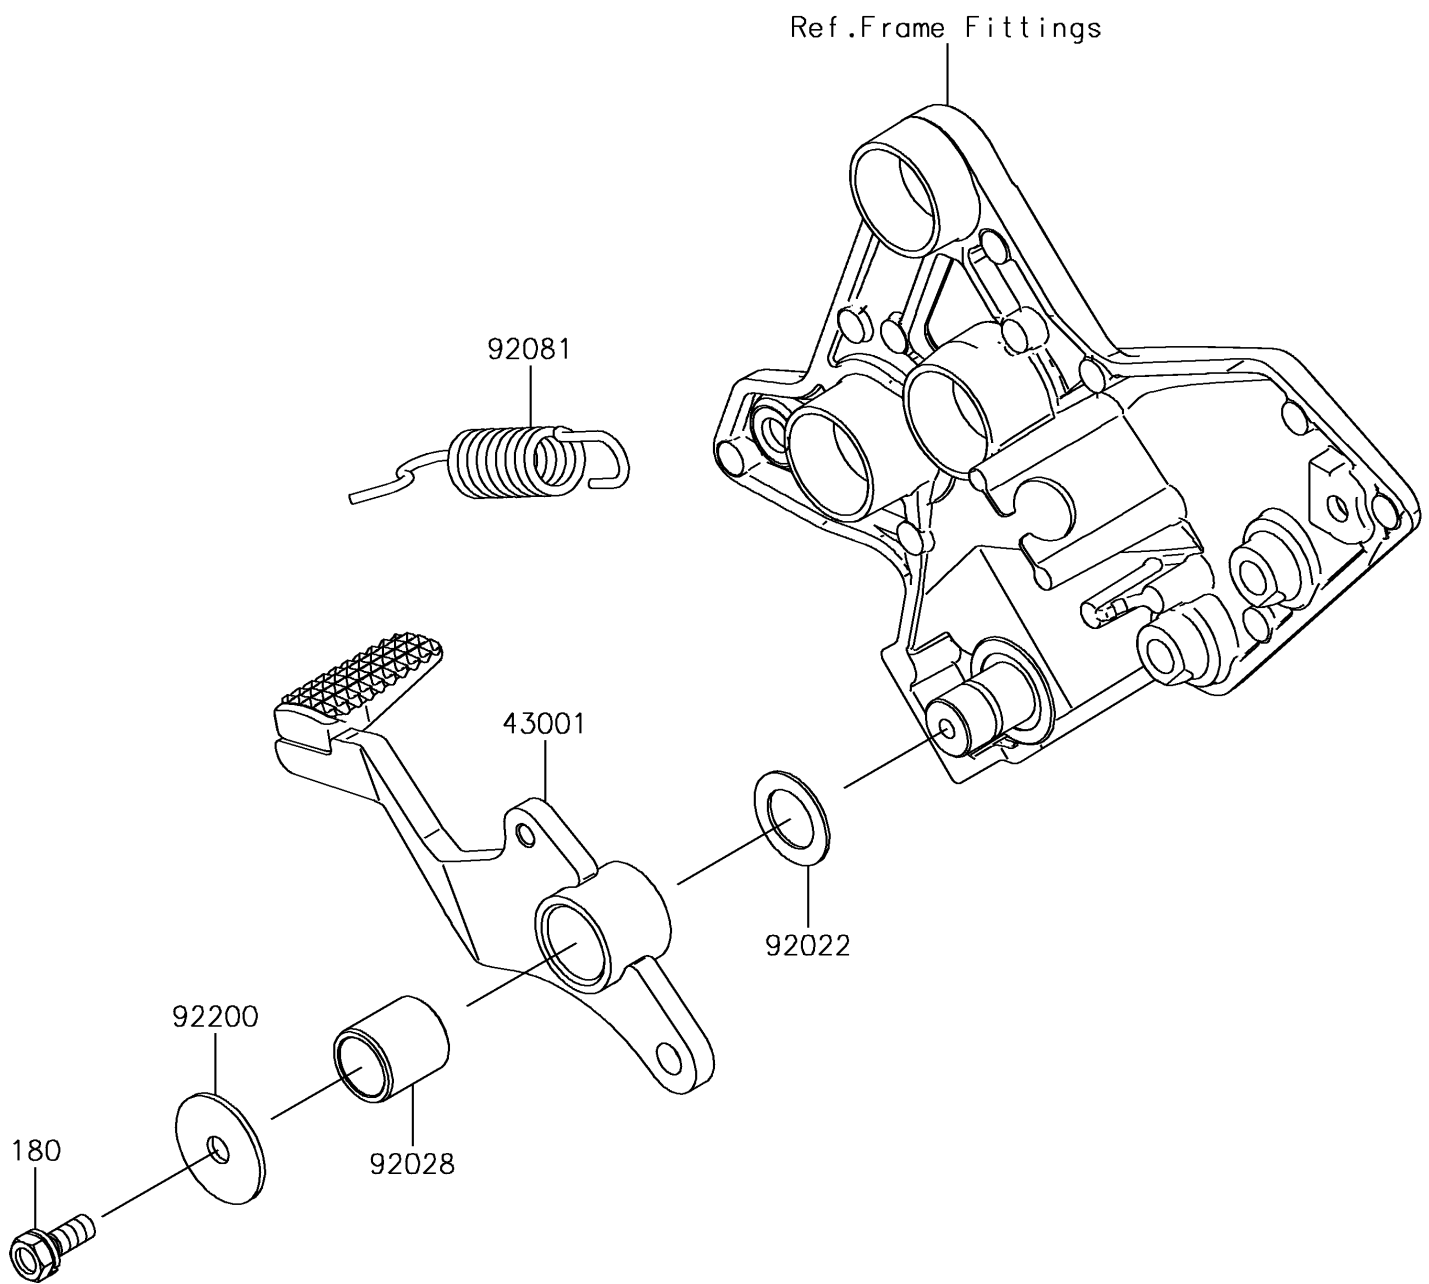

2017 Versys 1000 LT

PARTS DIAGRAM

Brake Pedal

F2260

2017 Versys 1000 LT

PARTS LIST

Brake Pedal

ITEM NAME

PART NUMBER

QUANTITY
