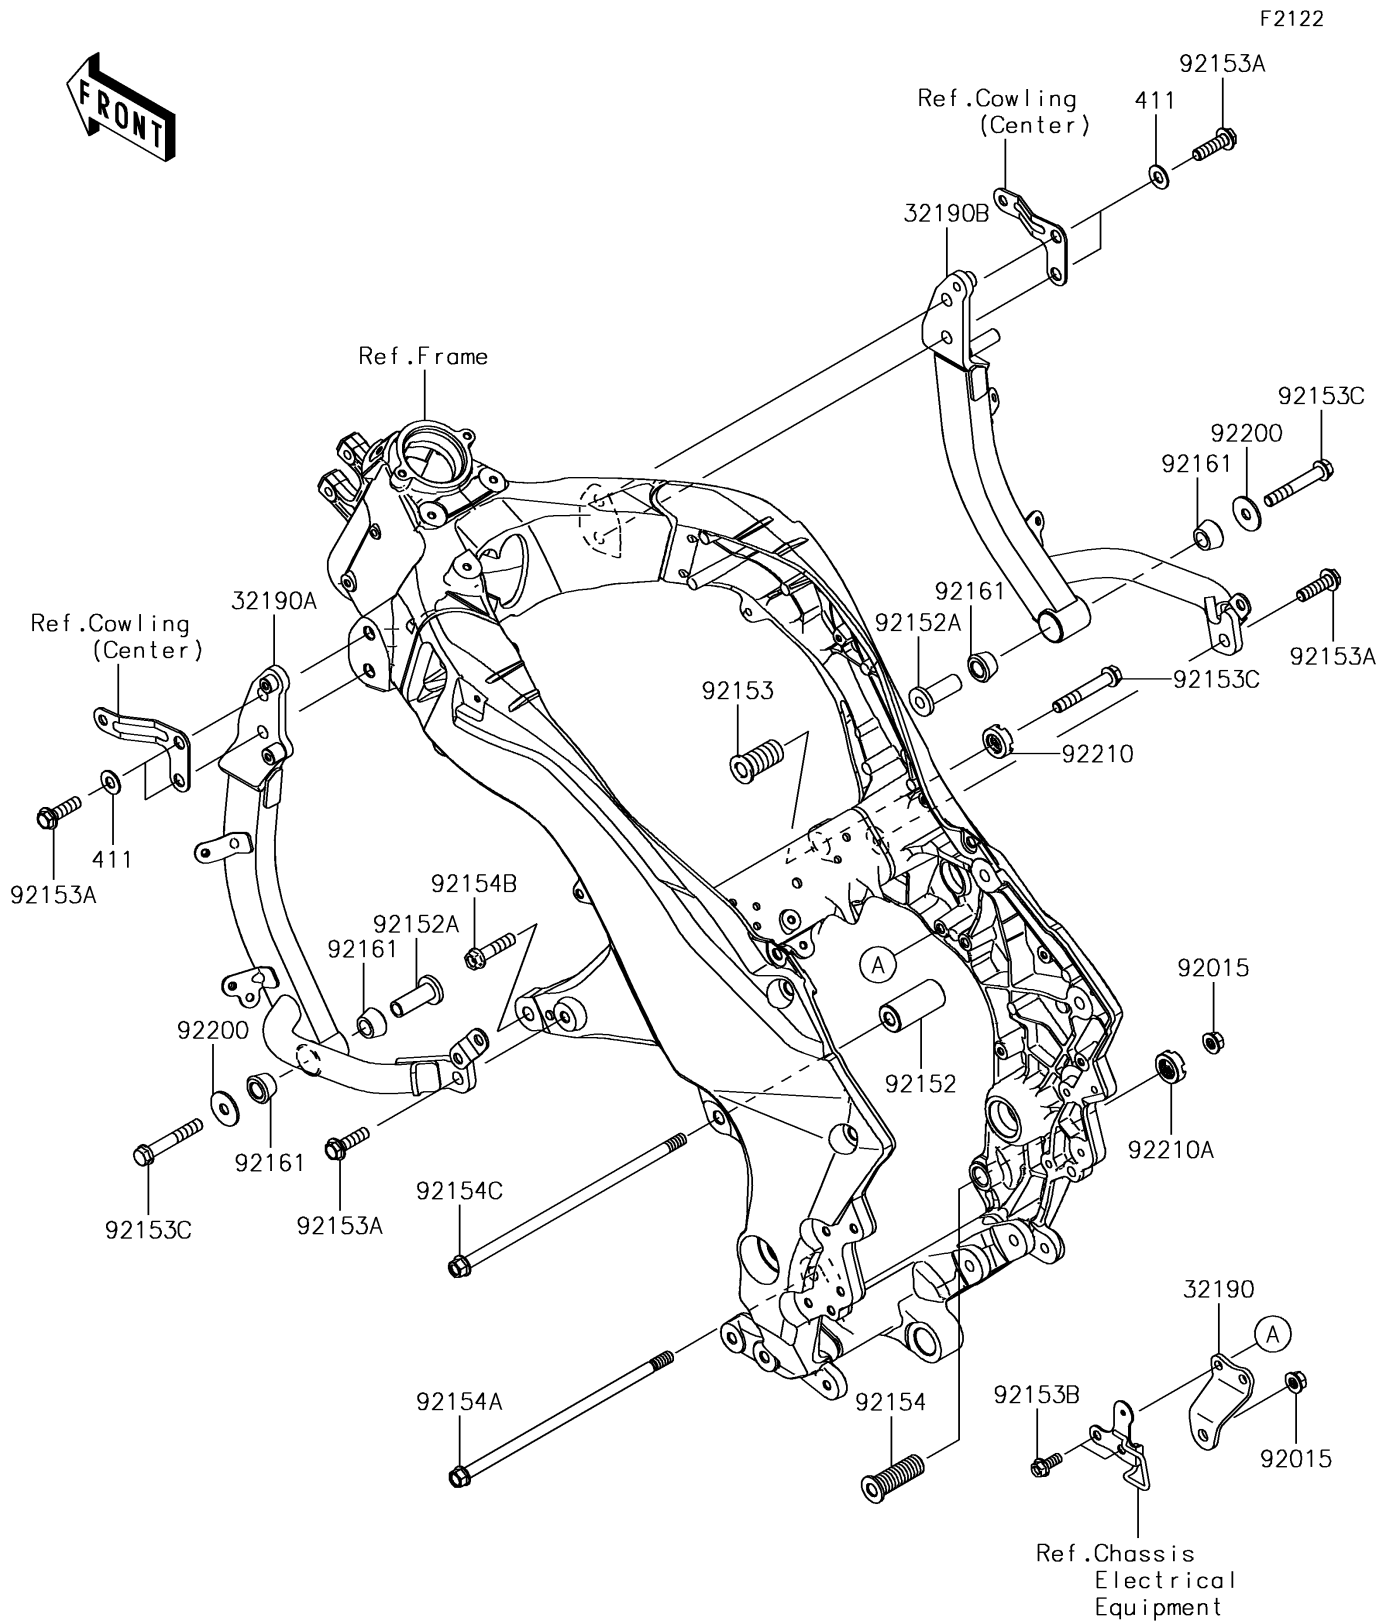

2017 Versys 1000 LT

PARTS DIAGRAM

Engine Mount

Kawasaki

Let the Good Times Roll®

2017 Versys 1000 LT

PARTS LIST

Engine Mount

ITEM NAME

PART NUMBER

QUANTITY
