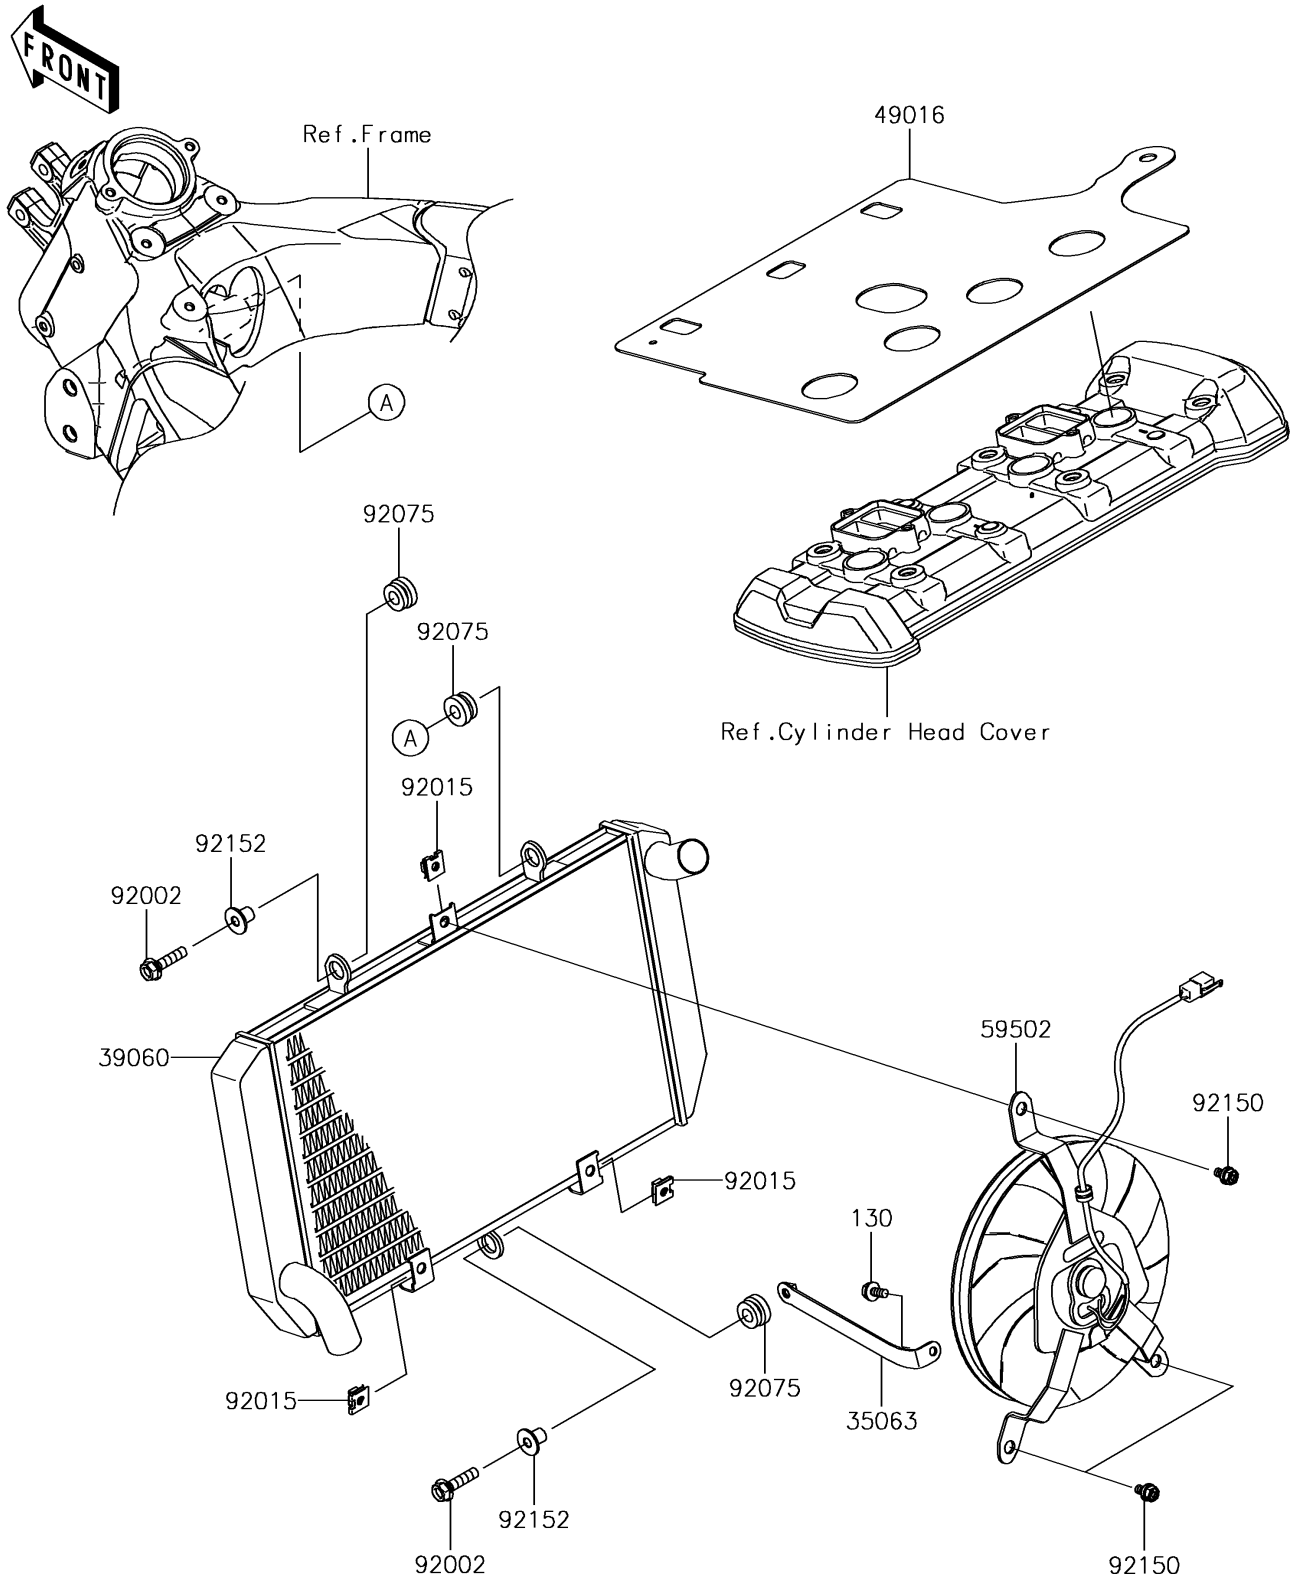

2017 Versys 1000 LT

PARTS DIAGRAM

Radiator

E3032

2017 Versys 1000 LT

PARTS LIST

Radiator

ITEM NAME

PART NUMBER

QUANTITY
