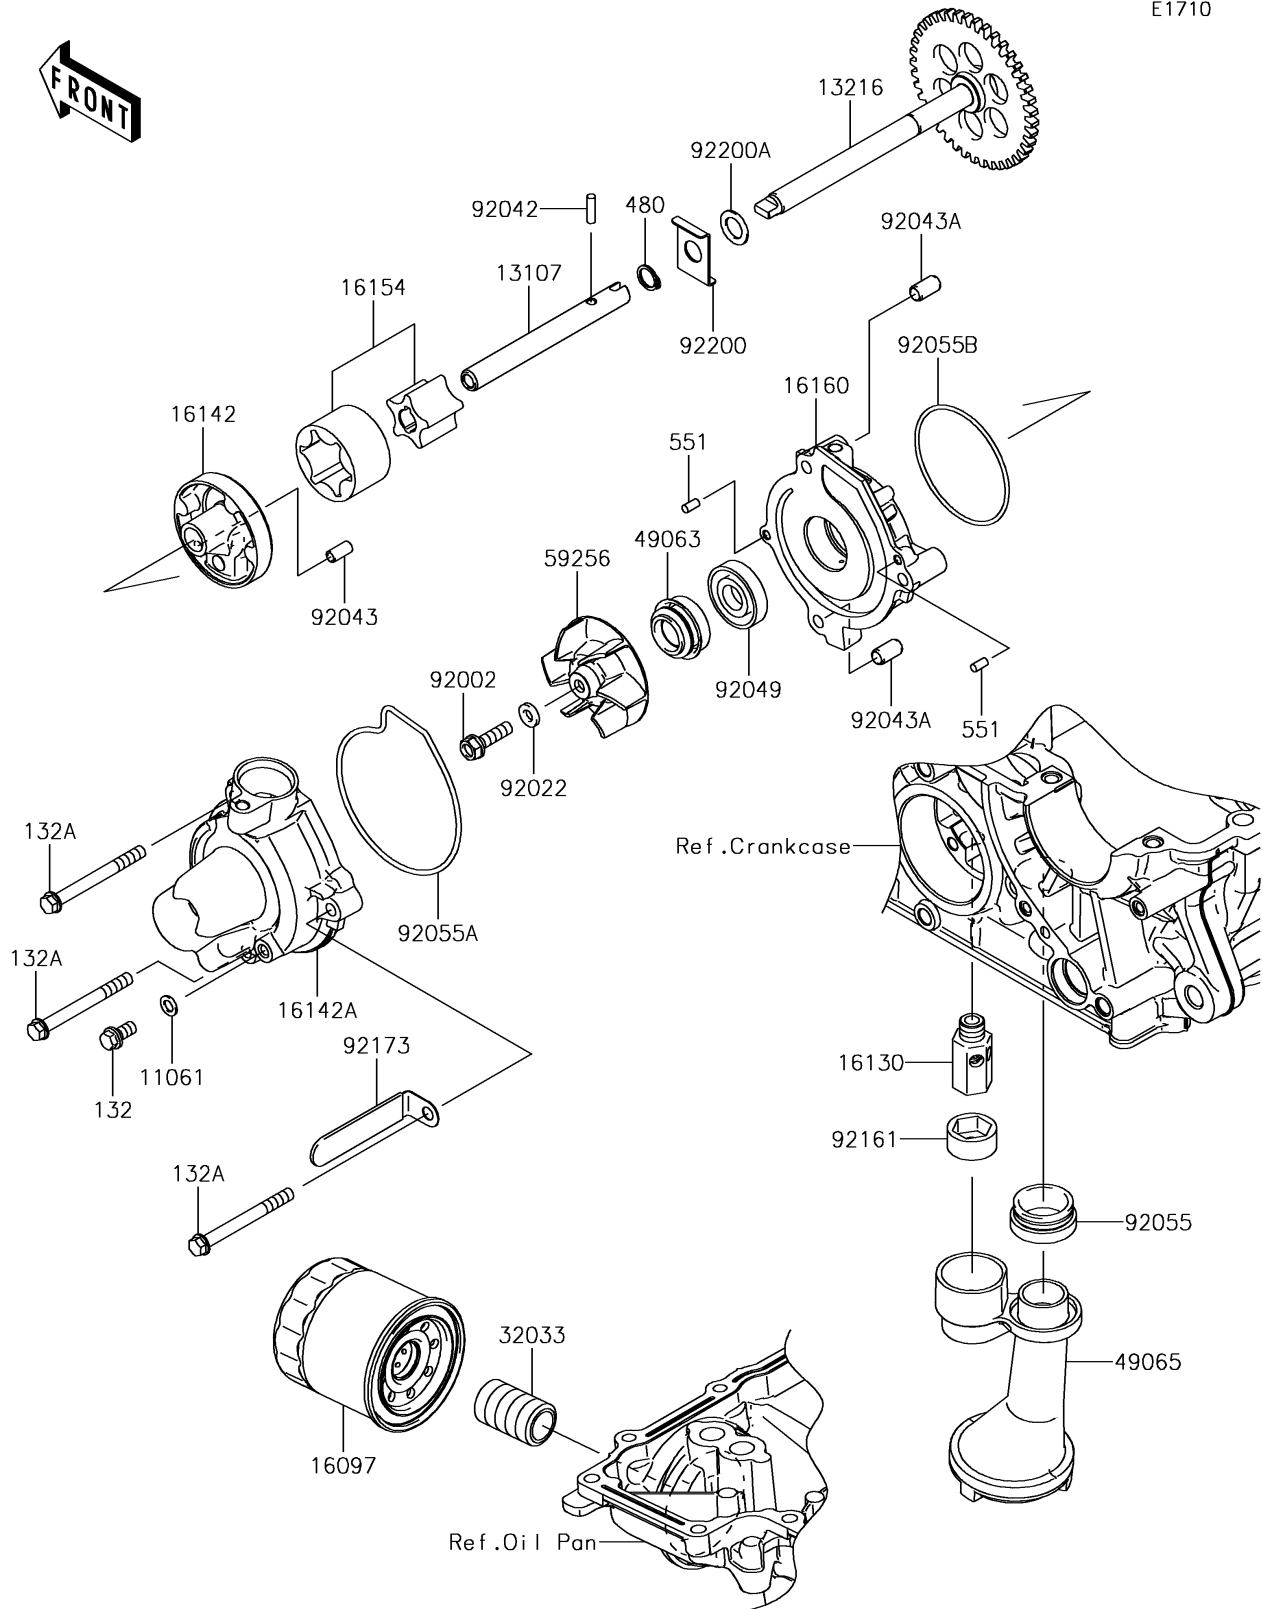

2017 Versys 1000 LT

PARTS DIAGRAM

Oil Pump

E1710

2017 Versys 1000 LT

PARTS LIST

Oil Pump

ITEM NAME

PART NUMBER

QUANTITY
