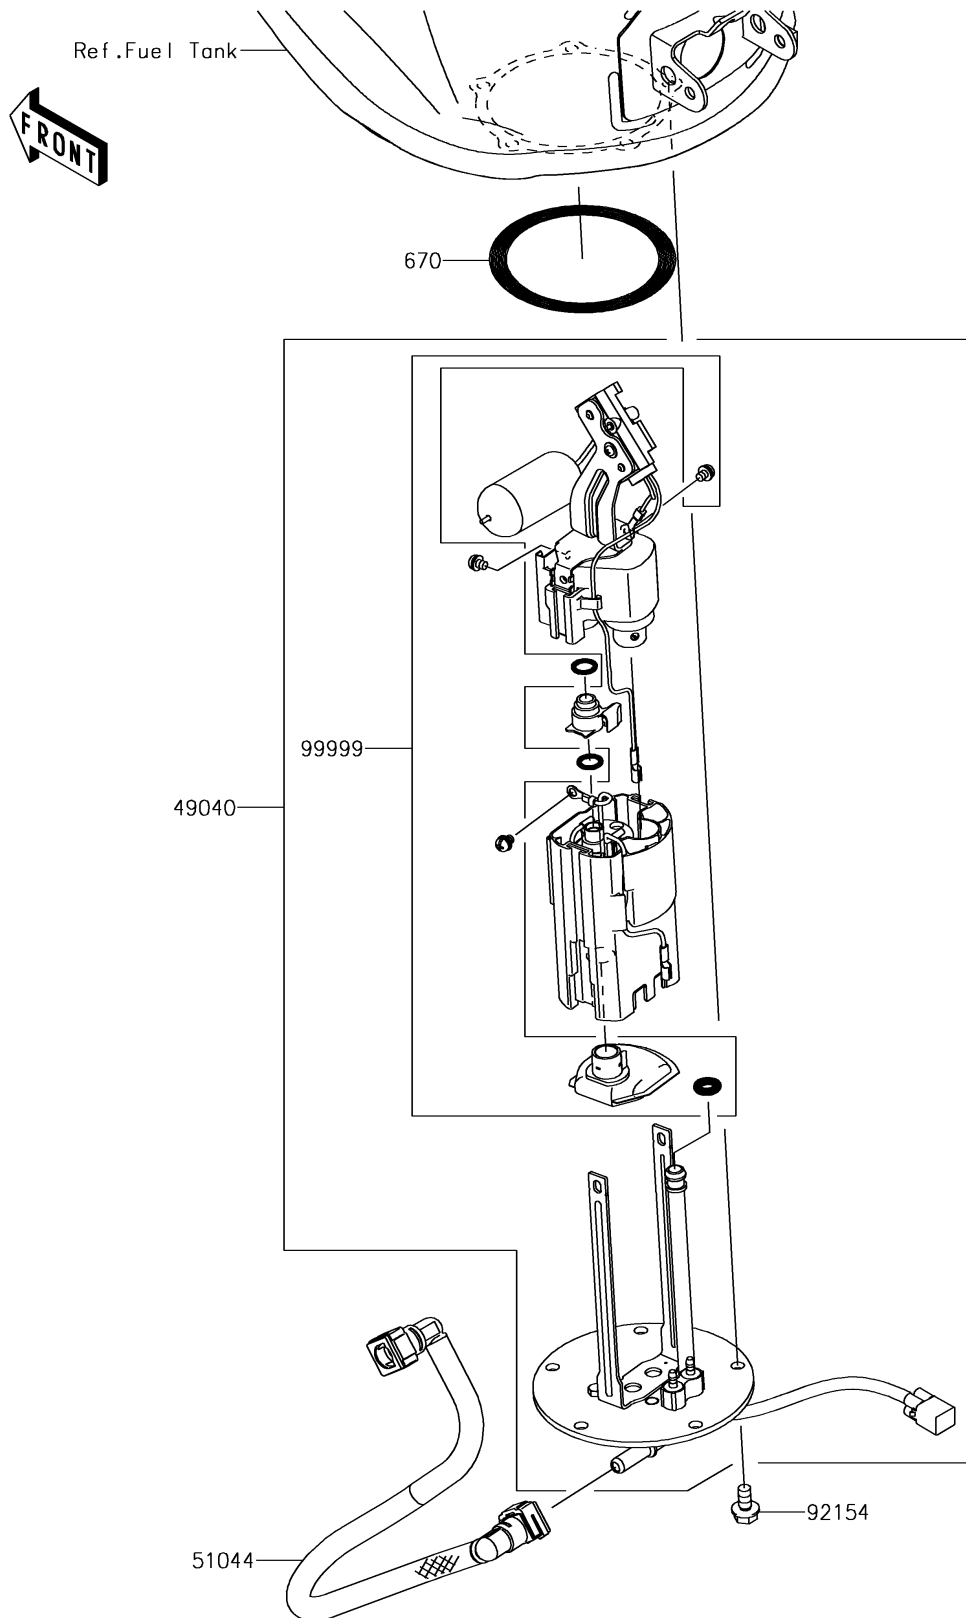

2017 Versys 1000 LT

PARTS DIAGRAM

Fuel Pump

E1520

2017 Versys 1000 LT

PARTS LIST

Fuel Pump

ITEM NAME

PART NUMBER

QUANTITY
