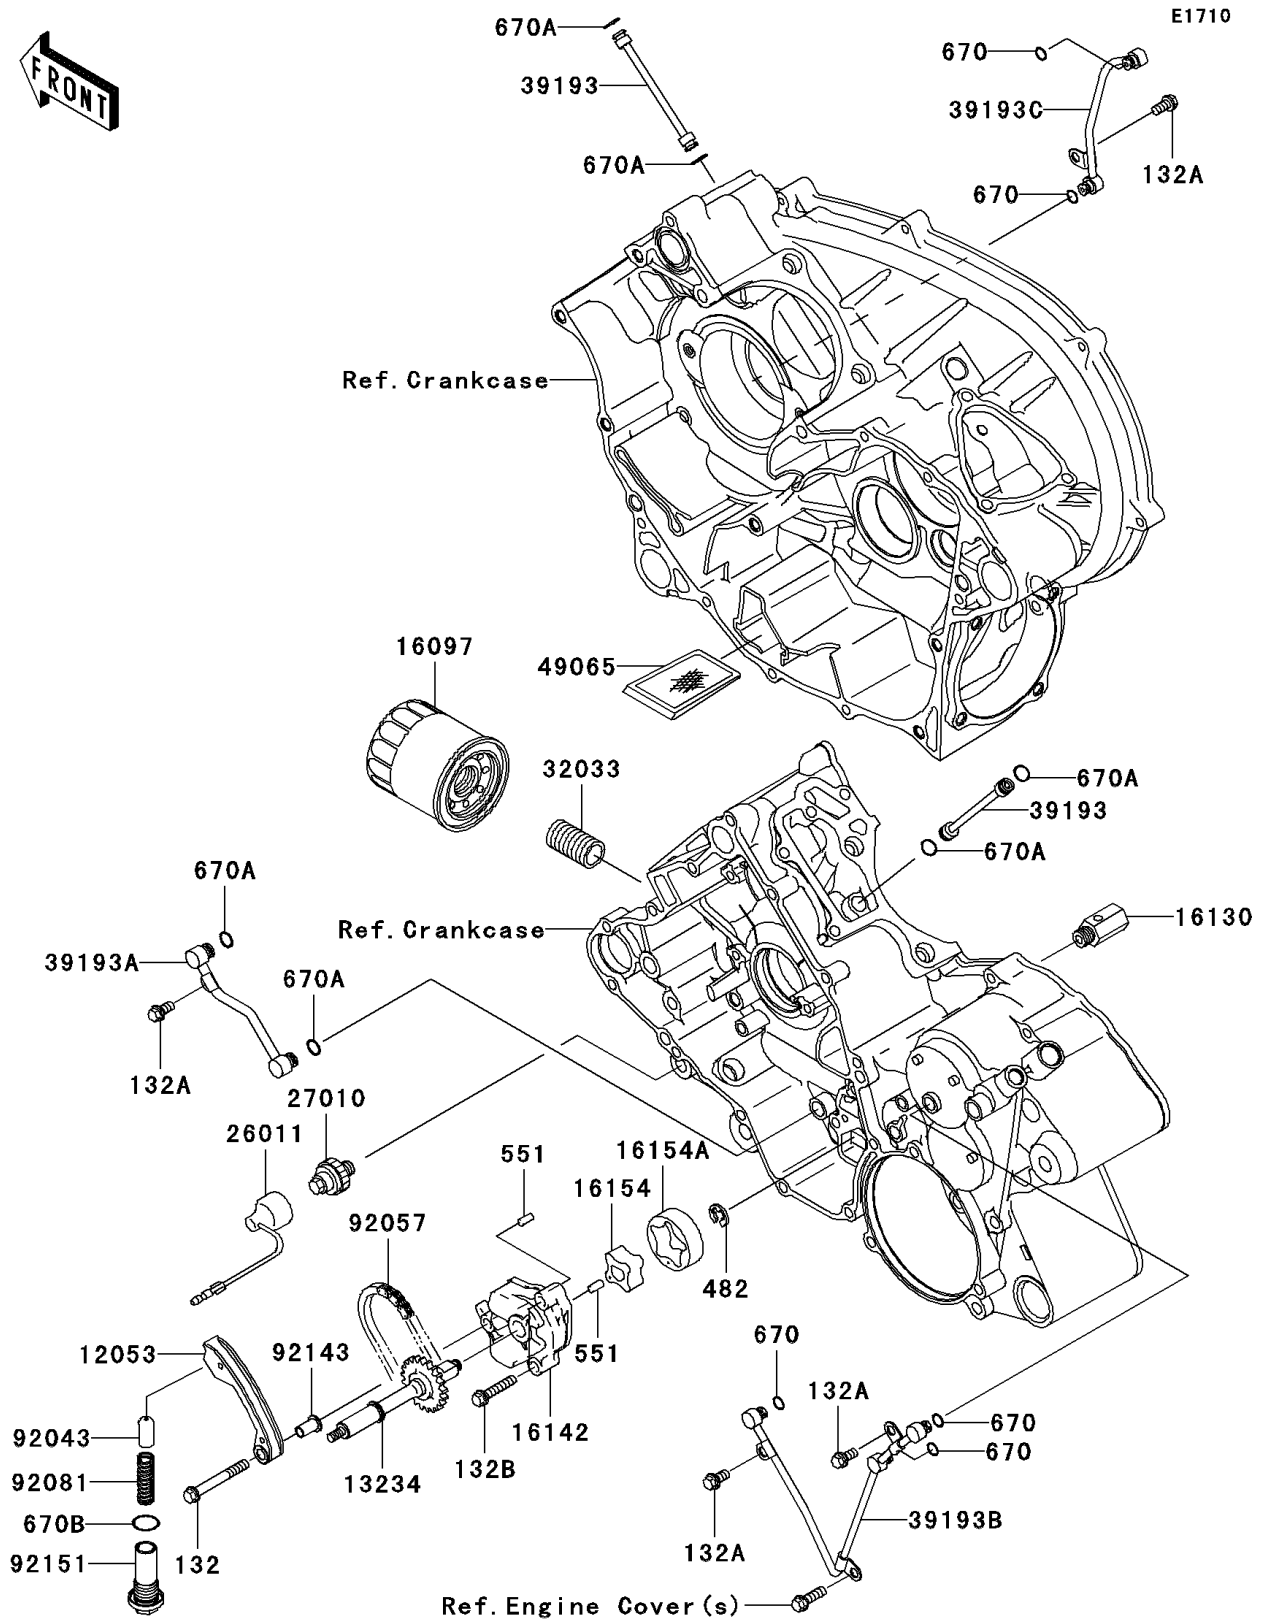

## PARTS DIAGRAM Oil Pump/Oil Filter

# 2009 Teryx 750 FI 4X4 LE Sport Monster Energy

## PARTS LIST

Oil Pump/Oil Filter

ITEM NAME	PART NUMBER	QUANTITY
-----------	-------------	----------

---