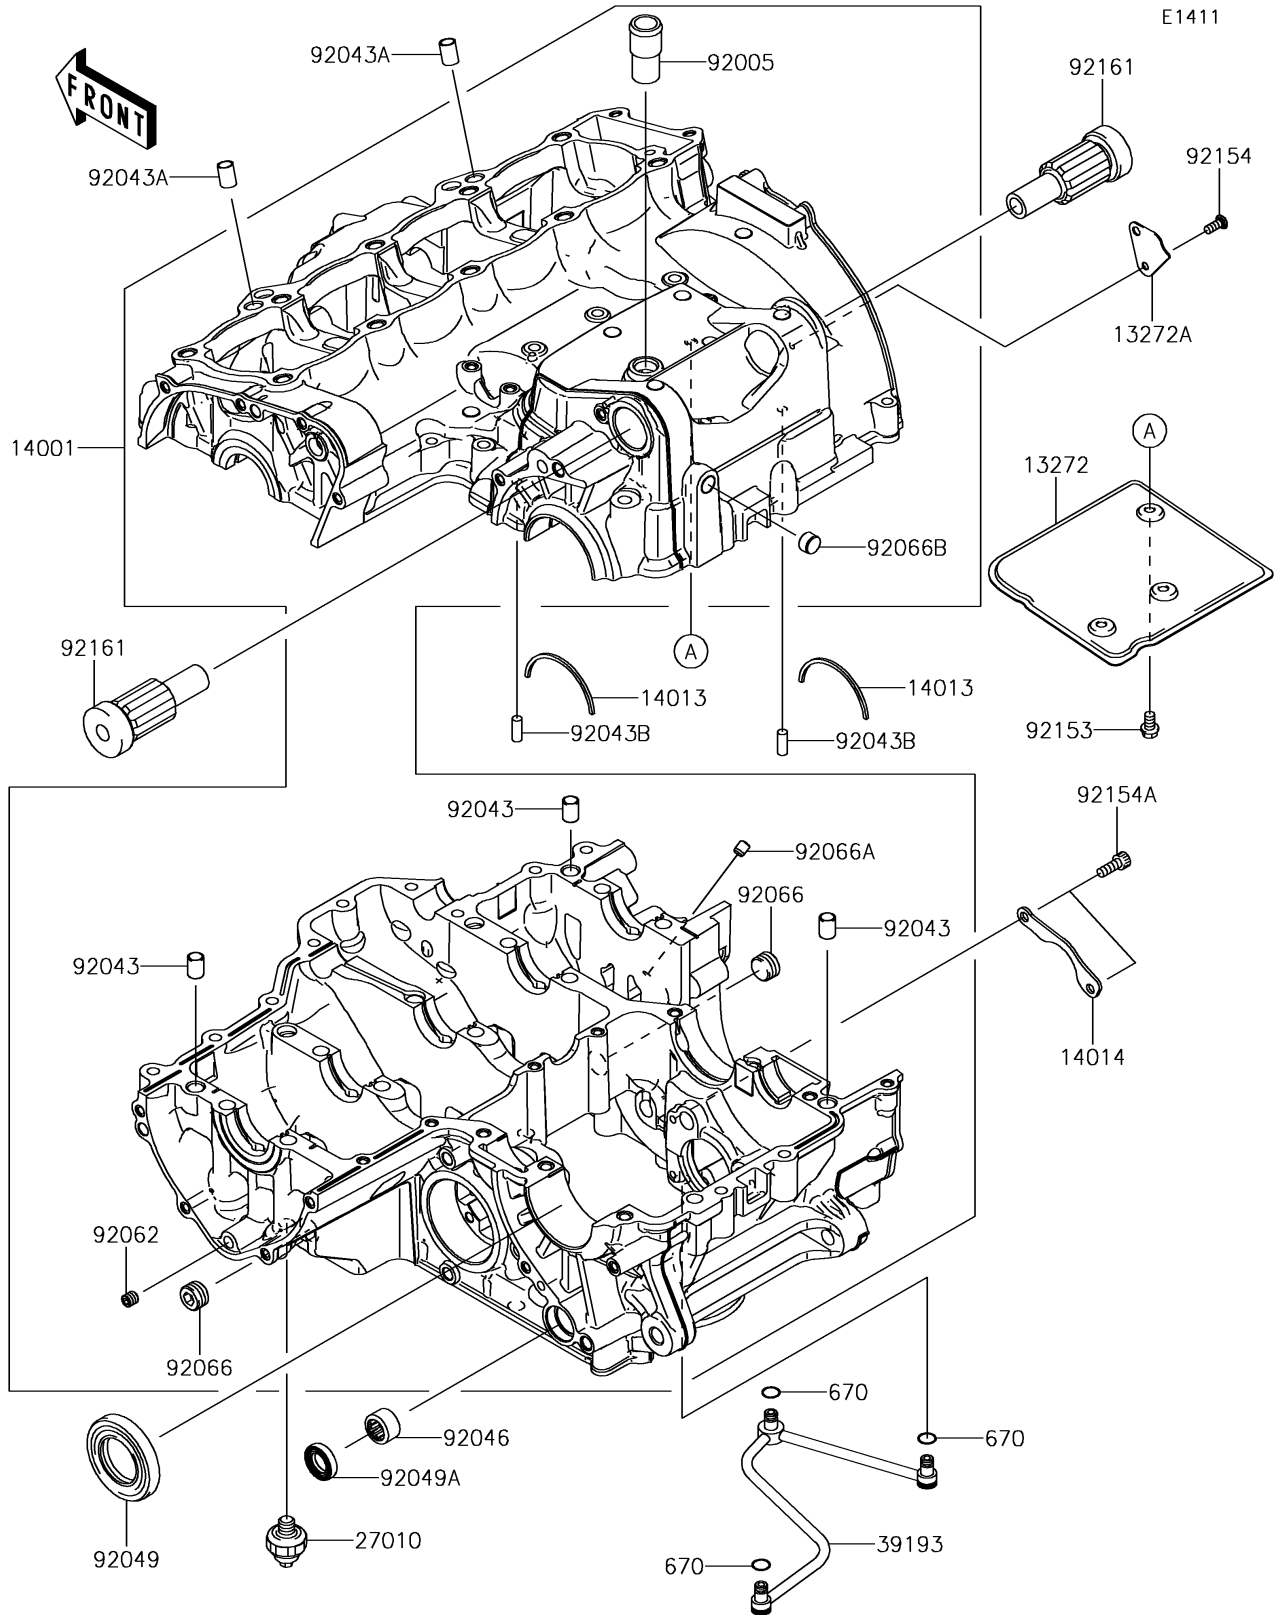

2017 Versys 1000 LT

PARTS DIAGRAM

Crankcase

Kawasaki

Let the Good Times Roll®

2017 Versys 1000 LT

PARTS LIST

Crankcase

ITEM NAME

PART NUMBER

QUANTITY
