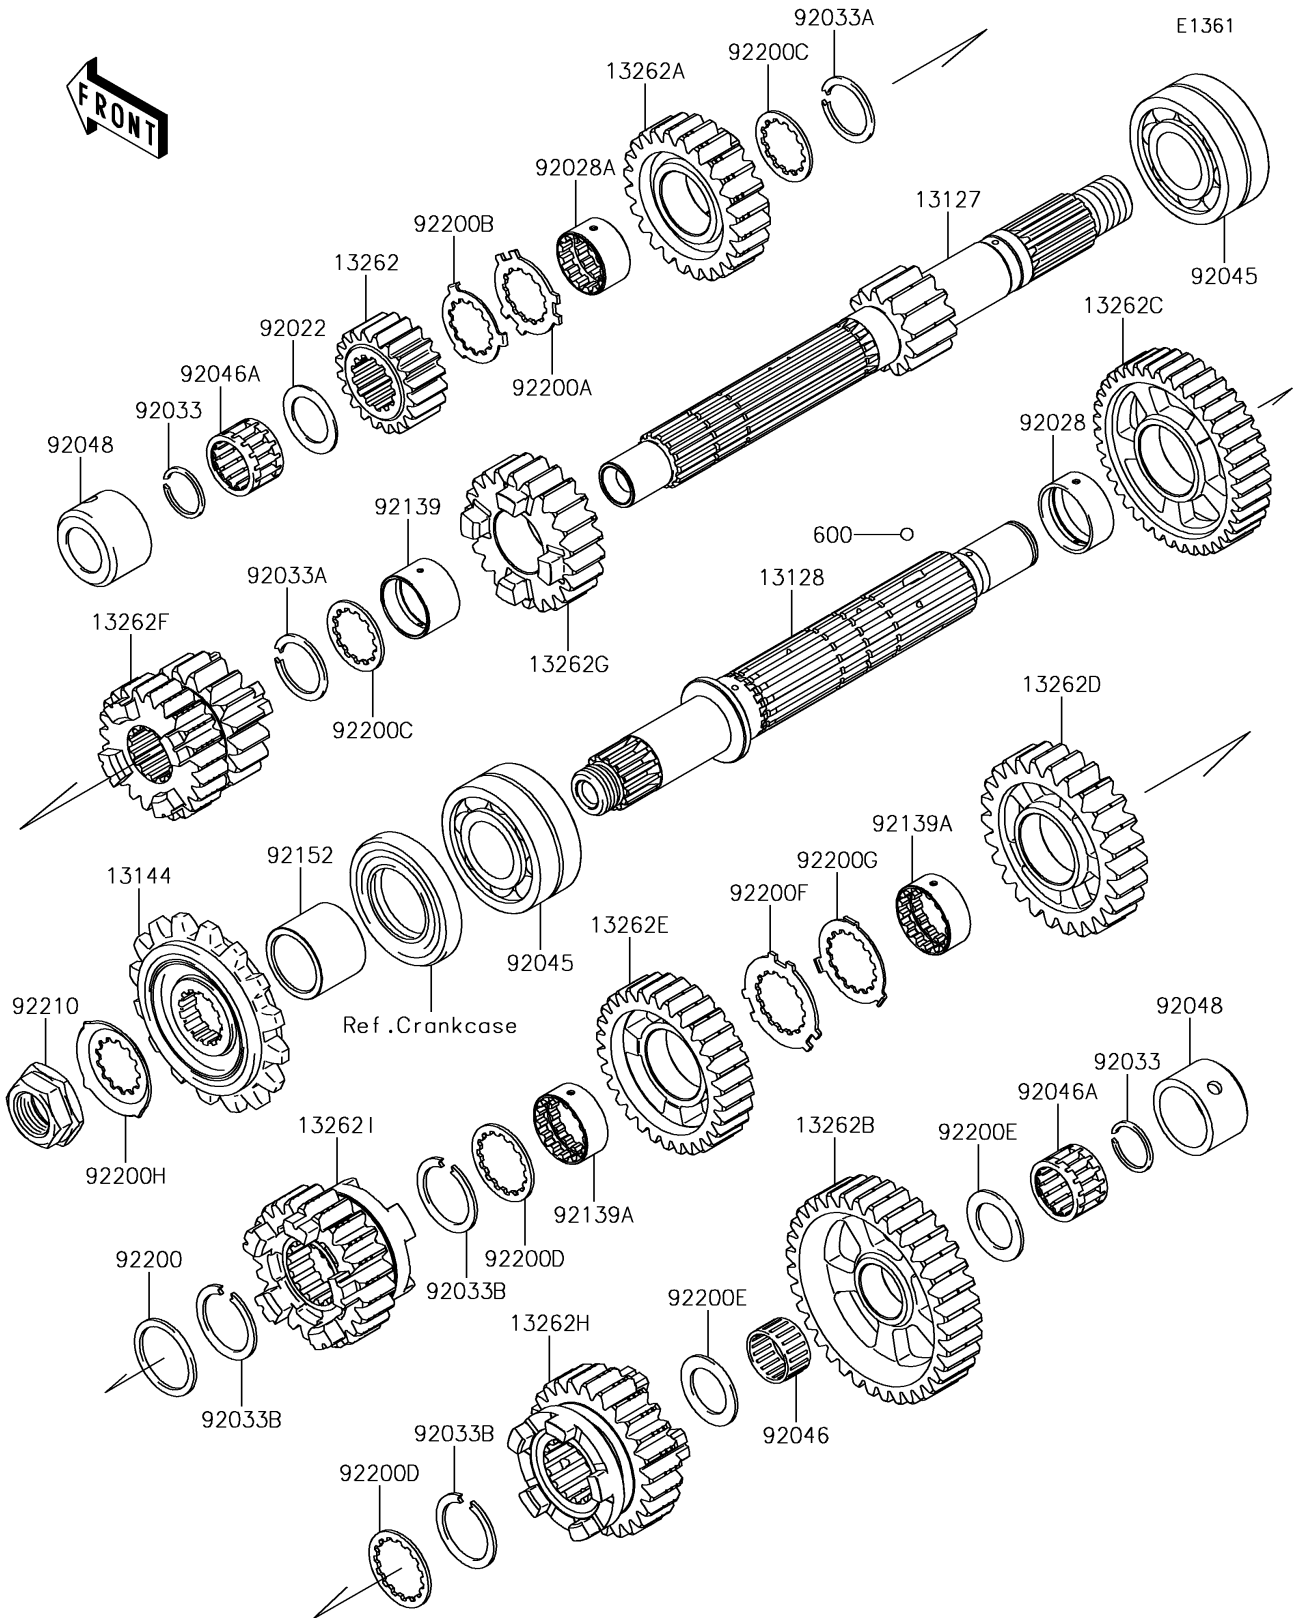

2018 VERSYS® 1000 LT

PARTS DIAGRAM

Transmission

2018 VERSYS® 1000 LT

PARTS LIST

Transmission

Kawasaki

Let the Good Times Roll®

ITEM NAME

PART NUMBER

QUANTITY
