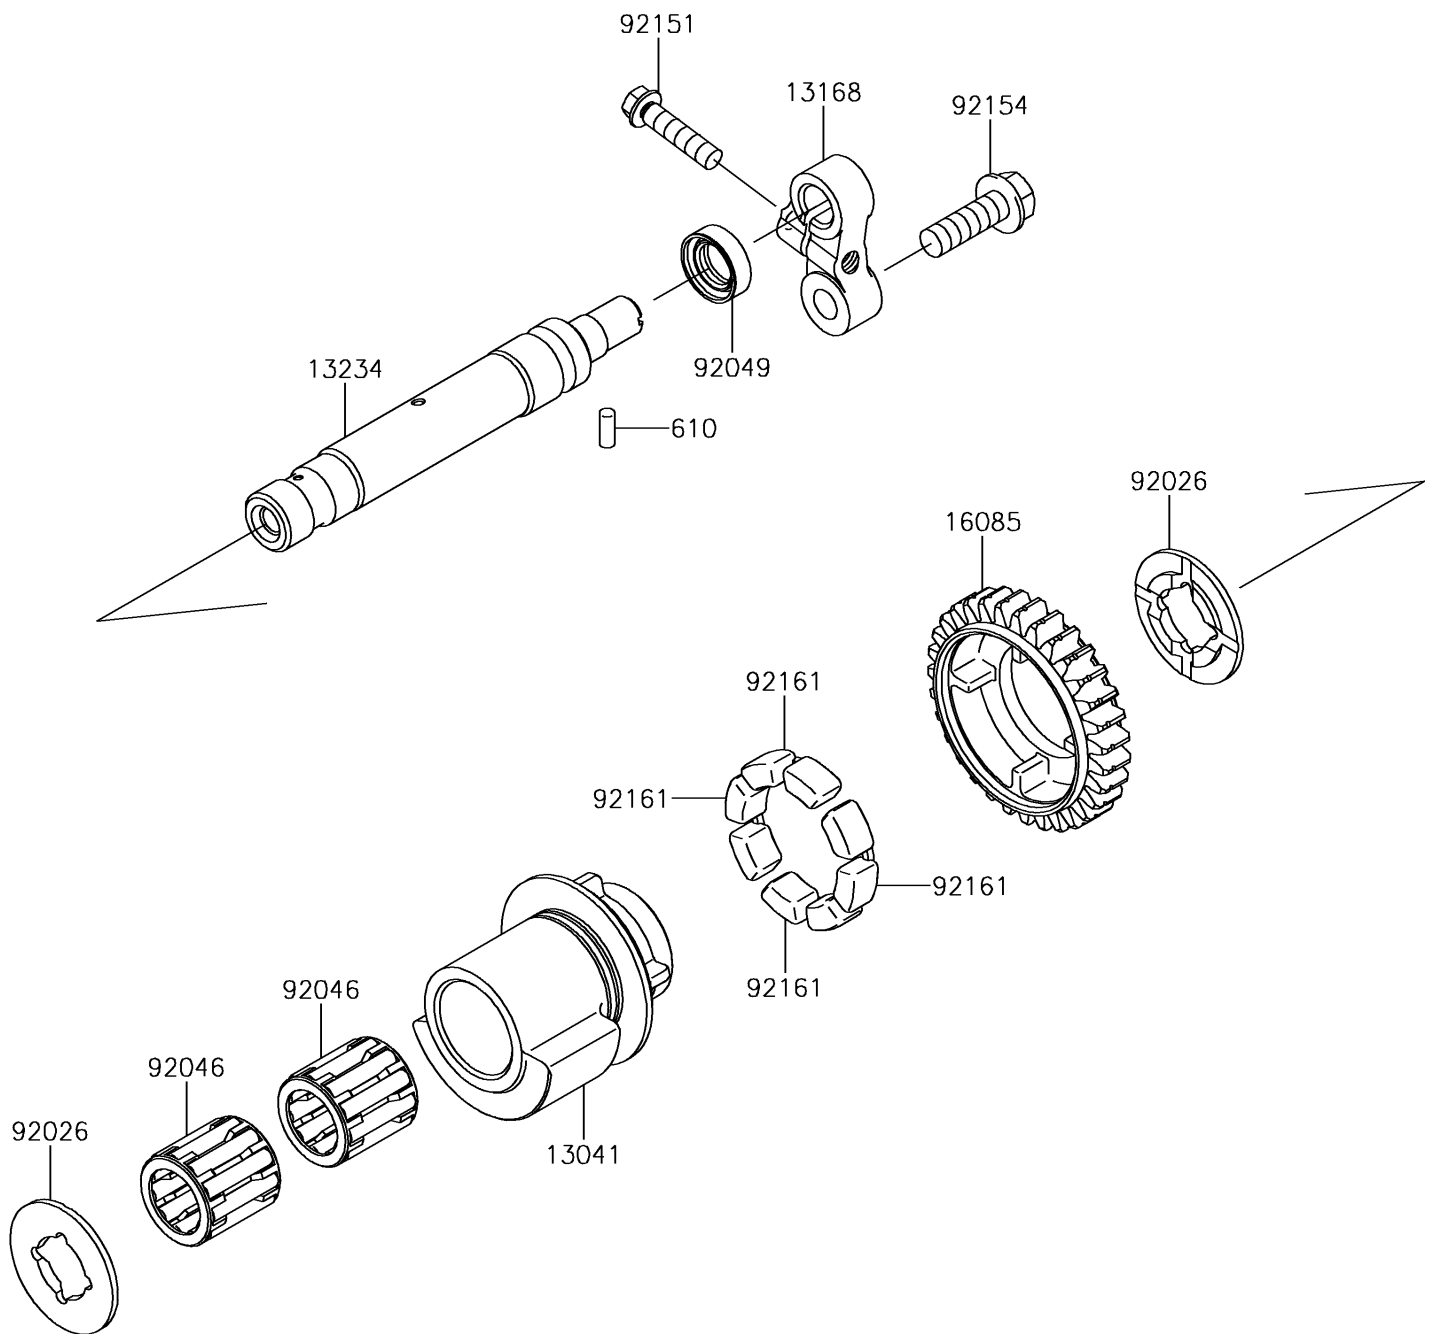

2018 VERSYS® 1000 LT

PARTS DIAGRAM

Balancer

E1323

2018 VERSYS® 1000 LT

PARTS LIST

Balancer

ITEM NAME	PART NUMBER	QUANTITY
BALANCER (Ref # 13041)	13041-0040	1
LEVER (Ref # 13168)	13168-0115	1
SHAFT-COMP (Ref # 13234)	13234-0038	1
GEAR,BALANCER,31T (Ref # 16085)	16085-0134	1
ROLLER,4X10 (Ref # 610)	610A0410	1
SPACER (Ref # 92026)	92026-0082	2
BEARING-NEEDLE (Ref # 92046)	92046-1266	2
SEAL-OIL,TC 12X22X7 (Ref # 92049)	92049-2204	1
BOLT,FLANGED-SMALL,6X25 (Ref # 92151)	92151-1930	1
BOLT,FLANGED,8X25 (Ref # 92154)	92154-0413	1
DAMPER (Ref # 92161)	92161-1055	4