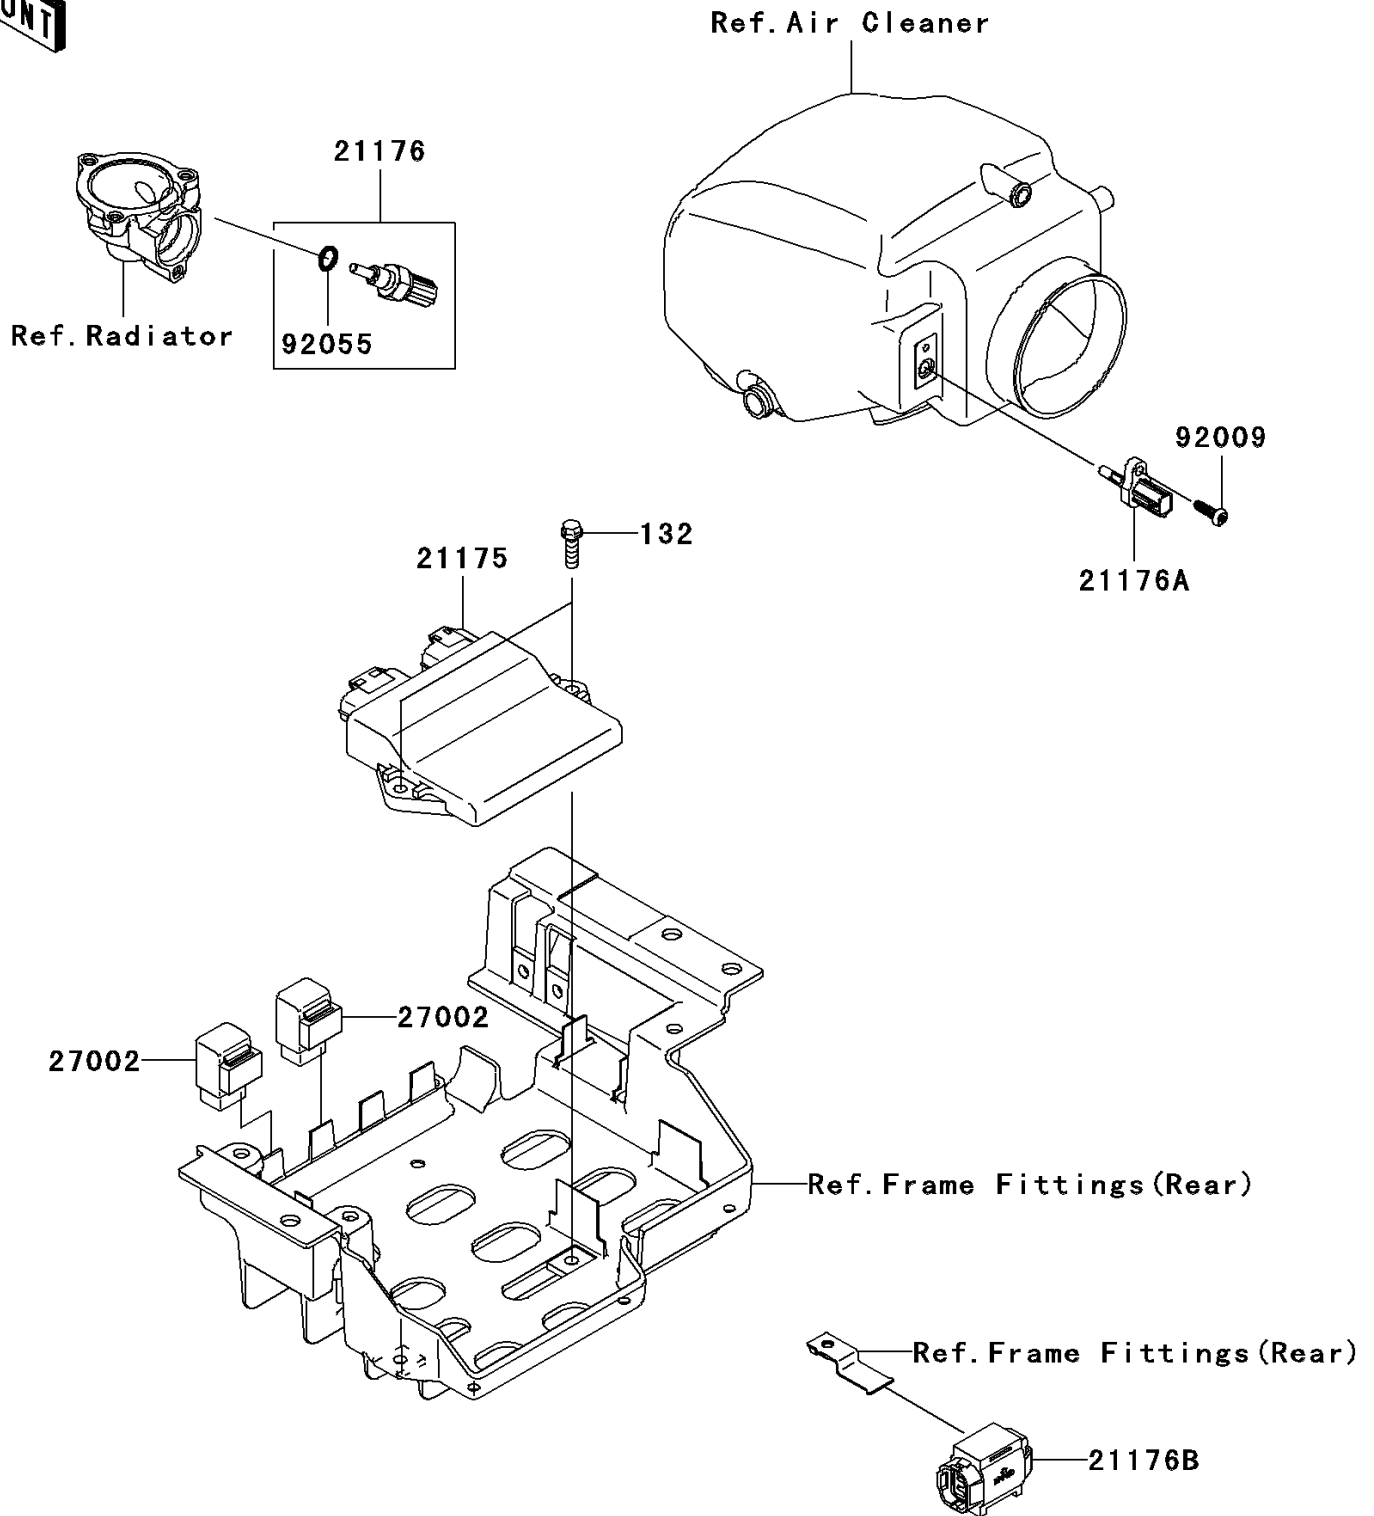

2009 Teryx 750 FI 4X4 LE Sport

PARTS DIAGRAM

Fuel Injection

E1530

2009 Teryx 750 FI 4X4 LE Sport

PARTS LIST

Fuel Injection

ITEM NAME

PART NUMBER

QUANTITY
