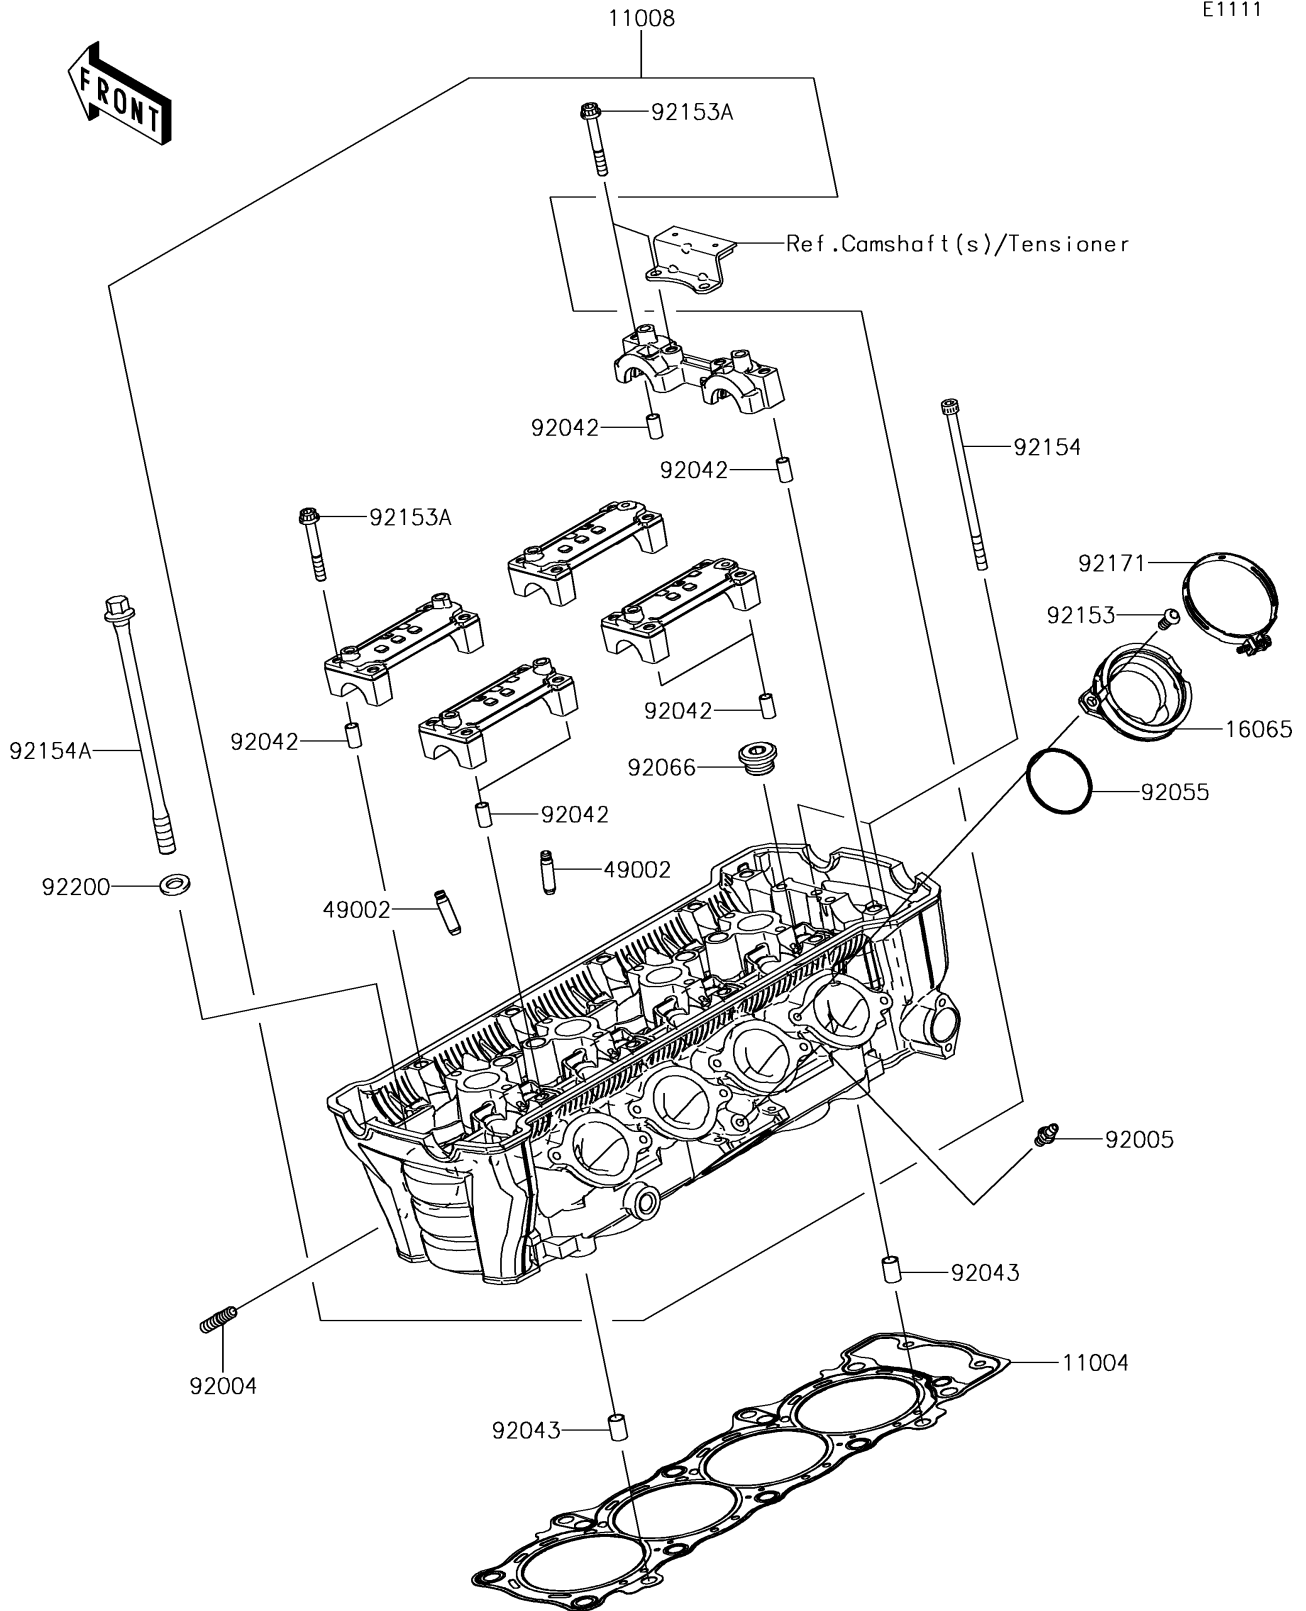

2017 Versys 1000 LT

PARTS DIAGRAM

Cylinder Head

E1111

2017 Versys 1000 LT

PARTS LIST

Cylinder Head

ITEM NAME

PART NUMBER

QUANTITY
