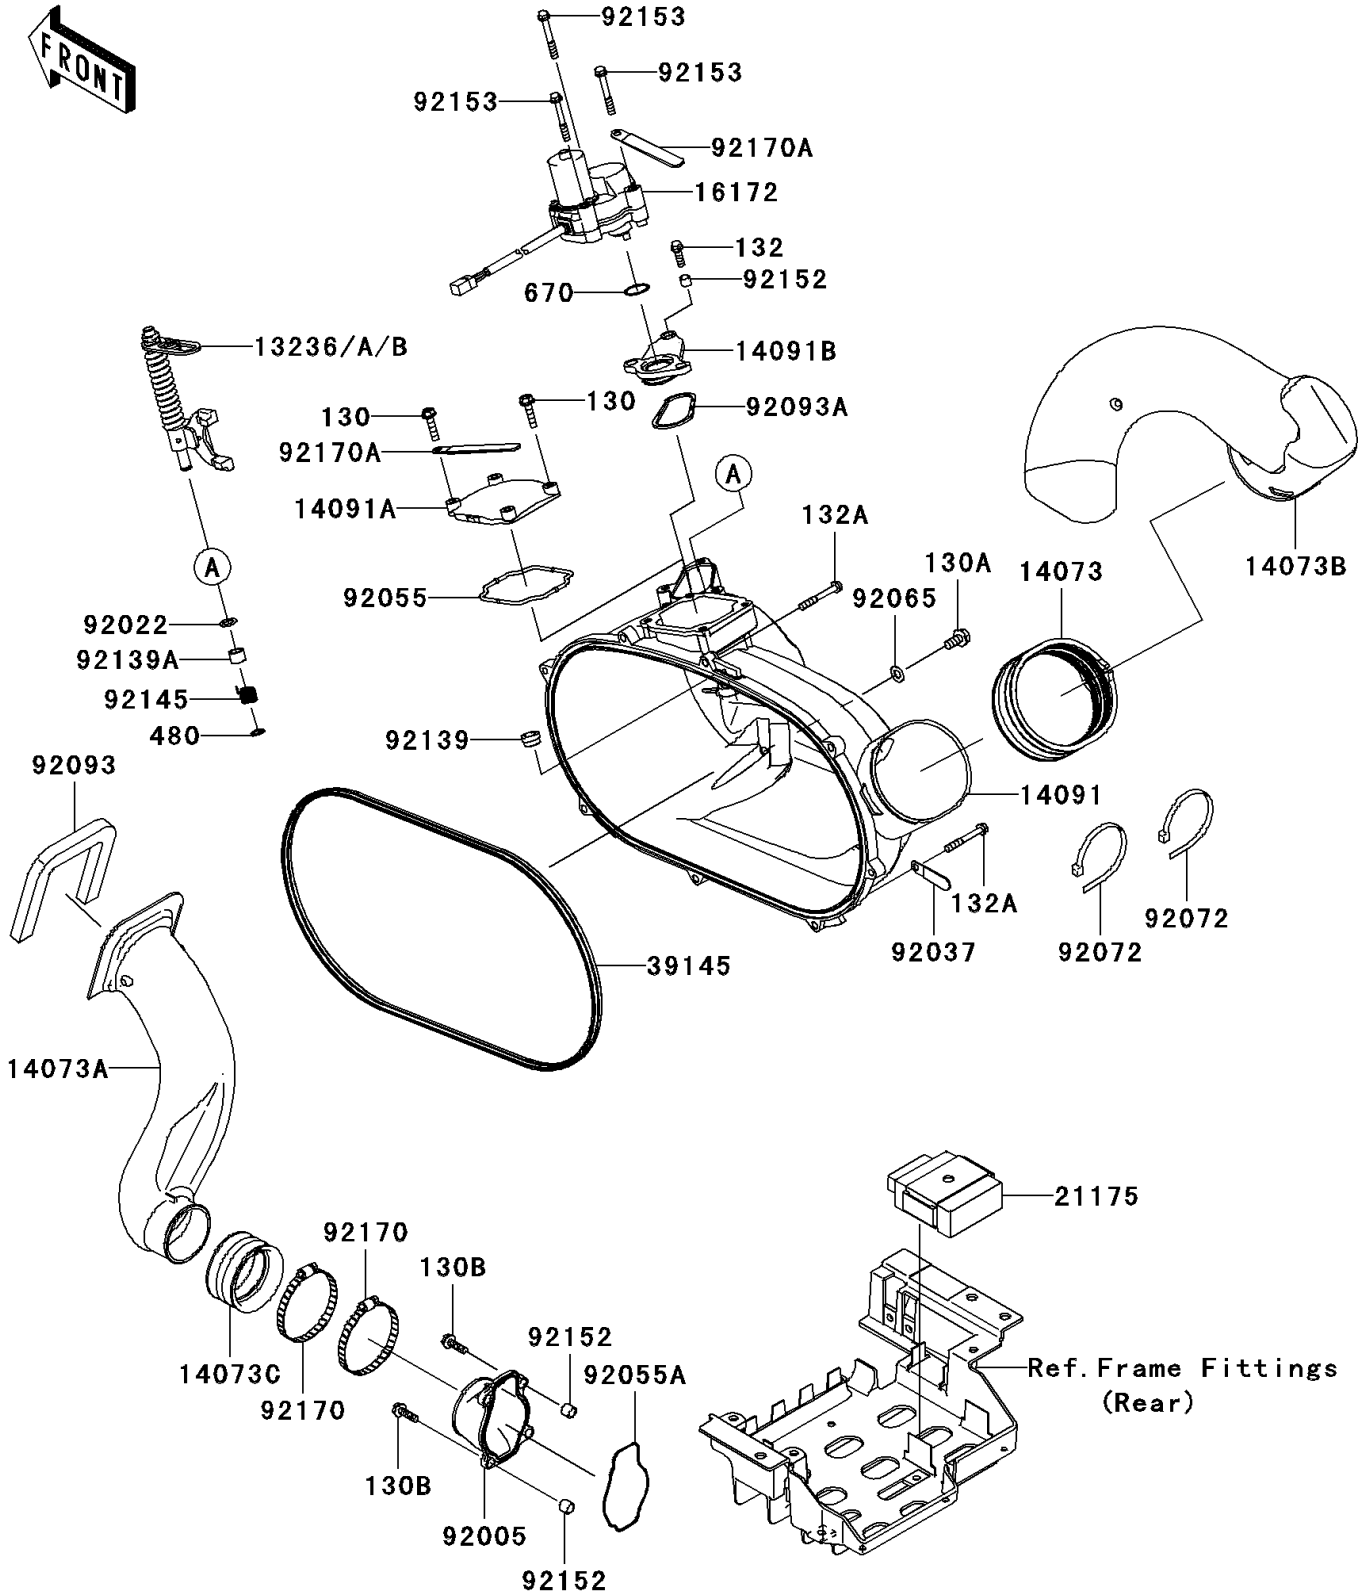

2009 Teryx 750 FI 4X4 LE Sport

PARTS DIAGRAM

Converter Cover

E1393

2009 Teryx 750 FI 4X4 LE Sport

PARTS LIST

Converter Cover

ITEM NAME

PART NUMBER

QUANTITY
