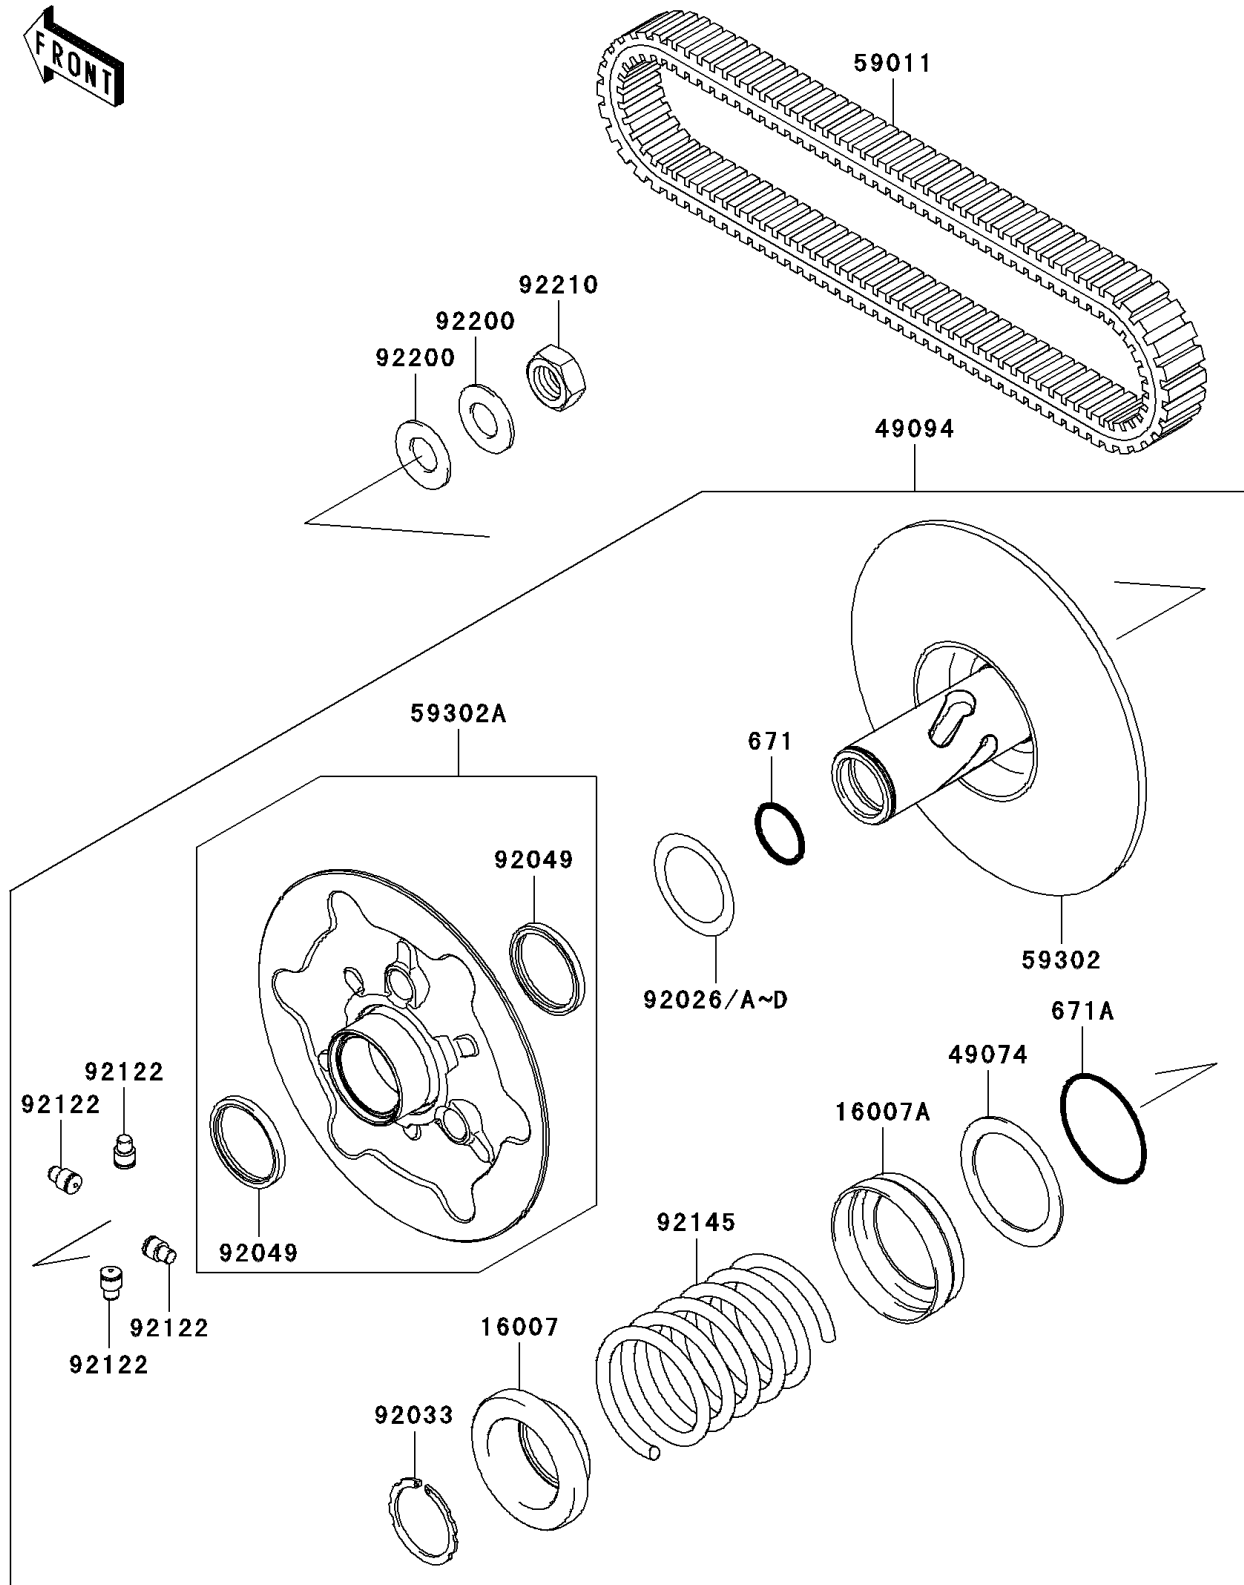

2009 Teryx 750 FI 4X4 LE Sport Monster Energy

PARTS DIAGRAM

Driven Converter/Drive Belt

E1392

2009 Teryx 750 FI 4X4 LE Sport Monster Energy

PARTS LIST

Driven Converter/Drive Belt

ITEM NAME	PART NUMBER	QUANTITY
-----------	-------------	----------
