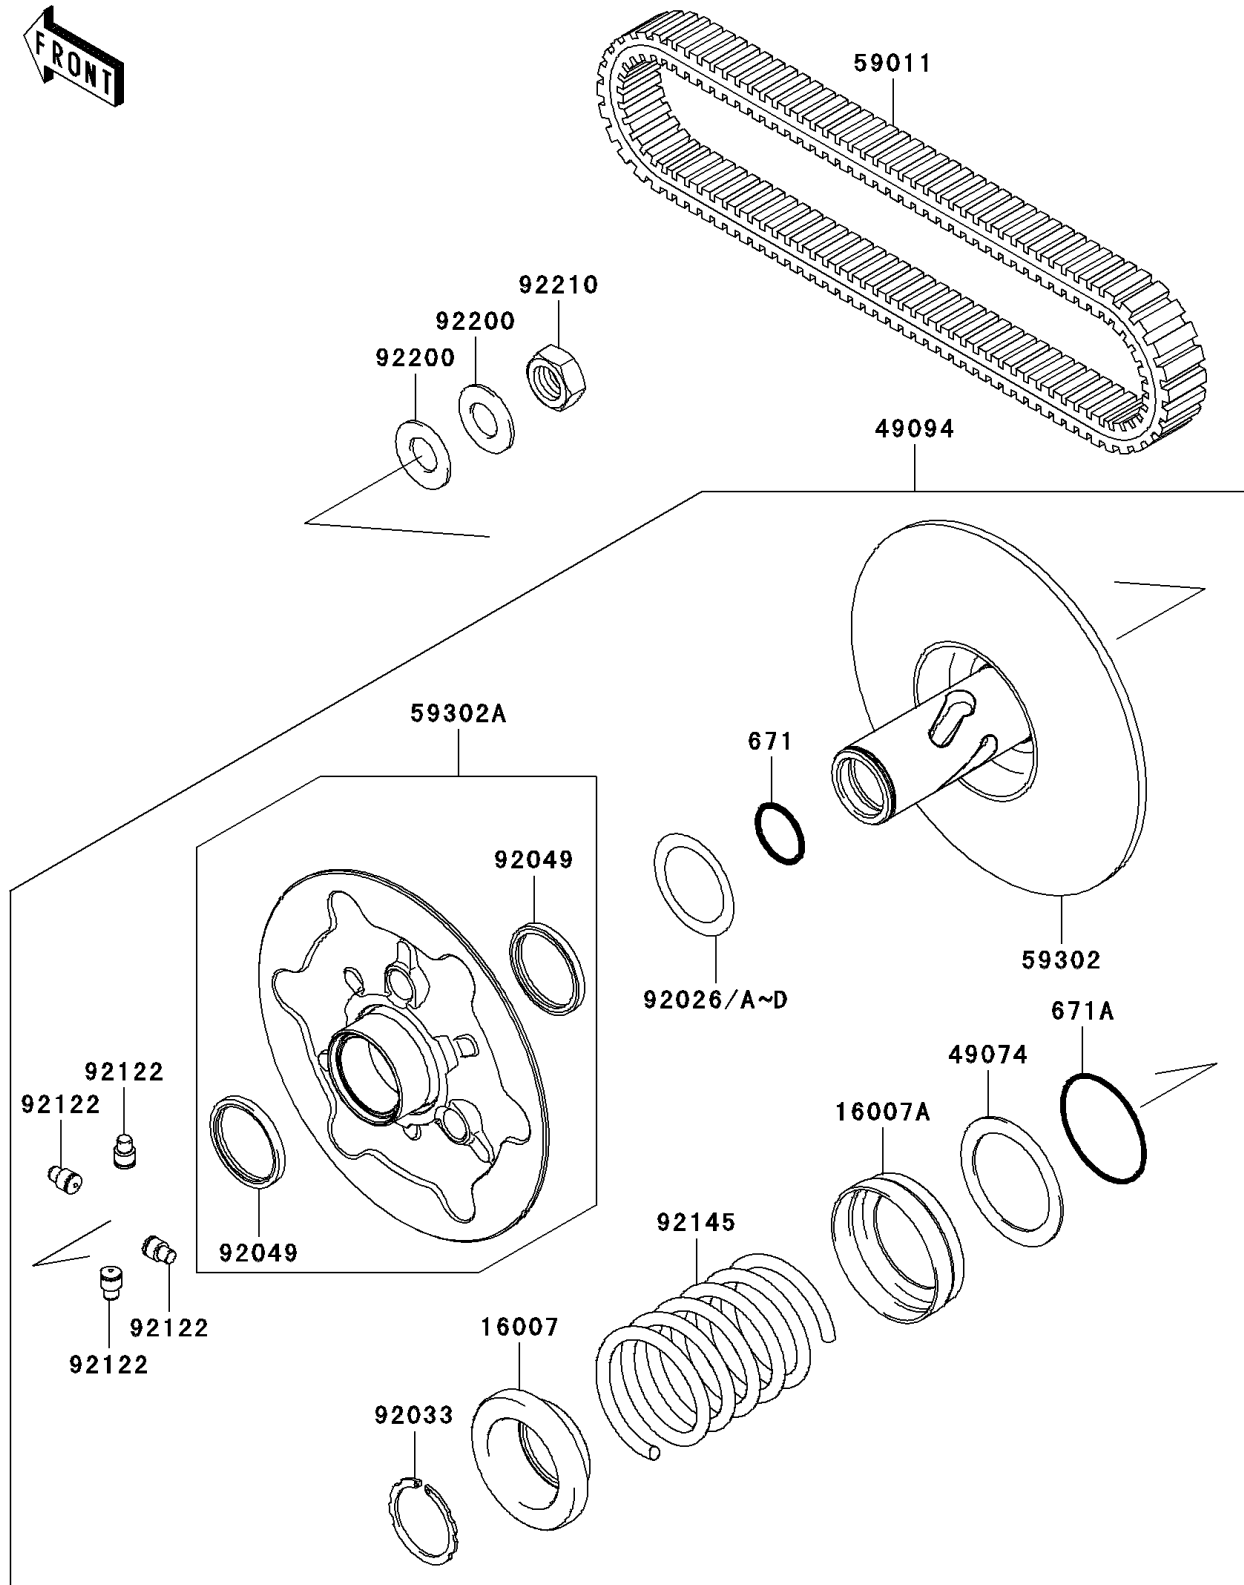

2009 Teryx 750 FI 4X4 LE Sport

PARTS DIAGRAM

Driven Converter/Drive Belt

E1392

2009 Teryx 750 FI 4X4 LE Sport

PARTS LIST

Driven Converter/Drive Belt

ITEM NAME	PART NUMBER	QUANTITY
-----------	-------------	----------
