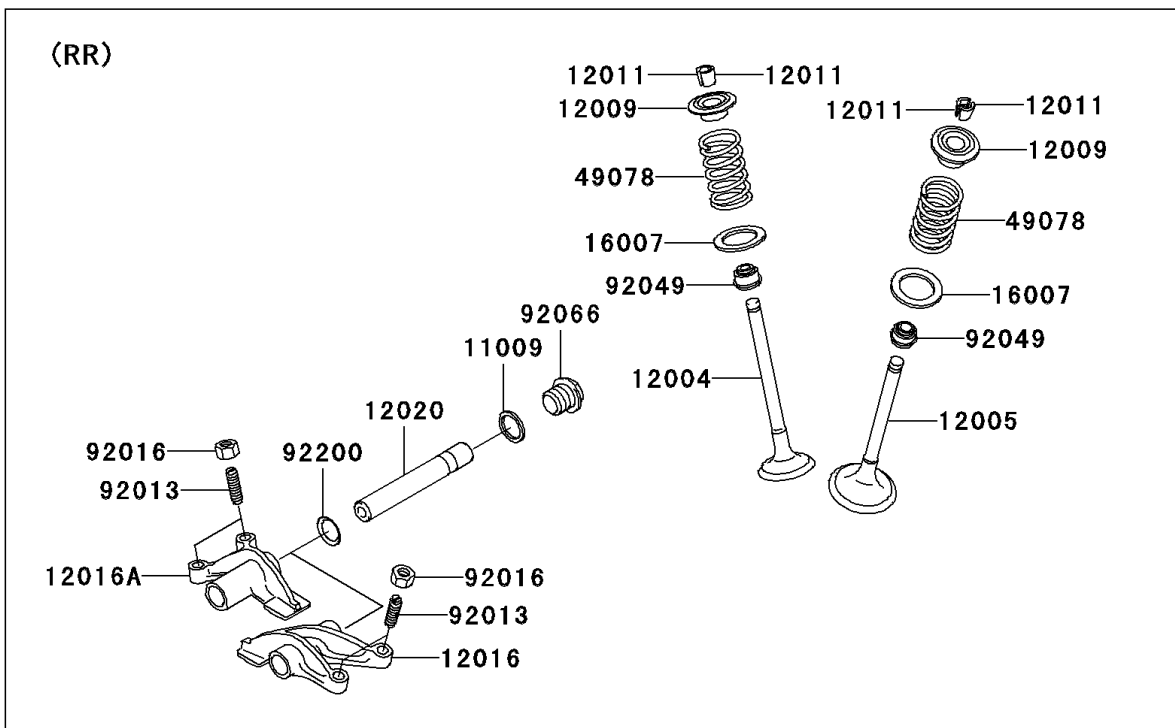

## PARTS DIAGRAM

Valve(s)

E1210

## PARTS LIST

Valve(s)

ITEM NAME	PART NUMBER	QUANTITY
-----------	-------------	----------

---