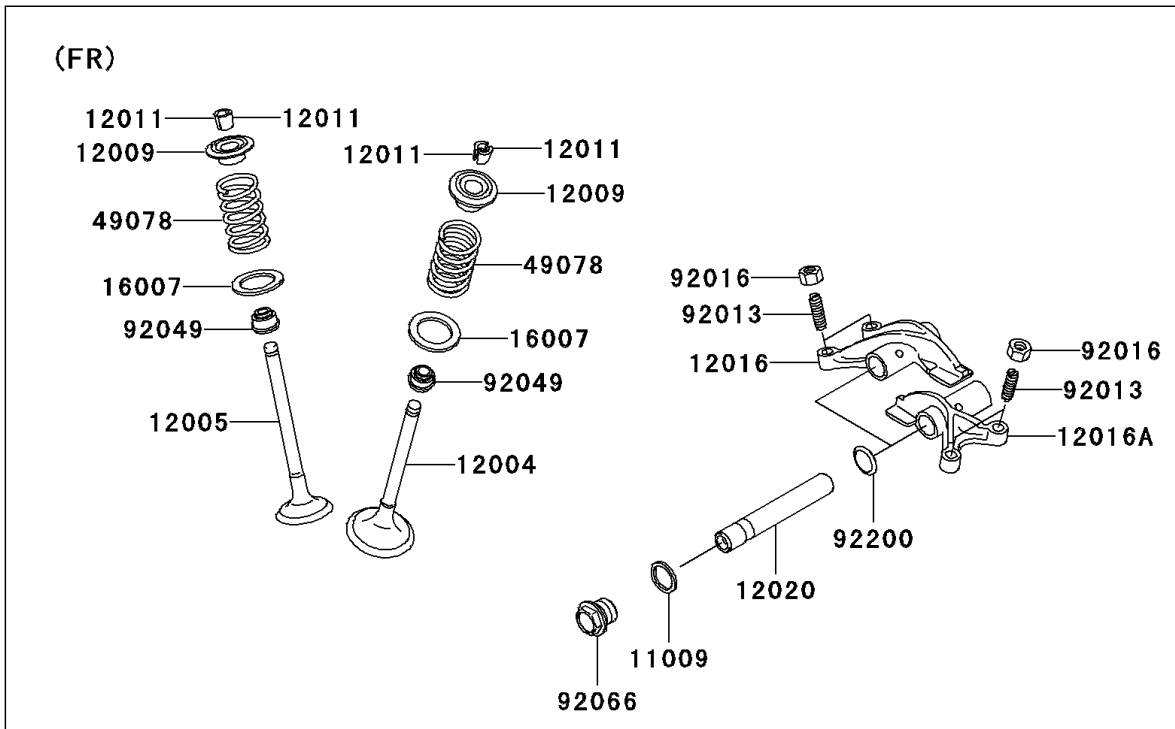

## PARTS DIAGRAM

Valve(s)

E1210

## PARTS LIST

Valve(s)

ITEM NAME	PART NUMBER	QUANTITY
-----------	-------------	----------

---