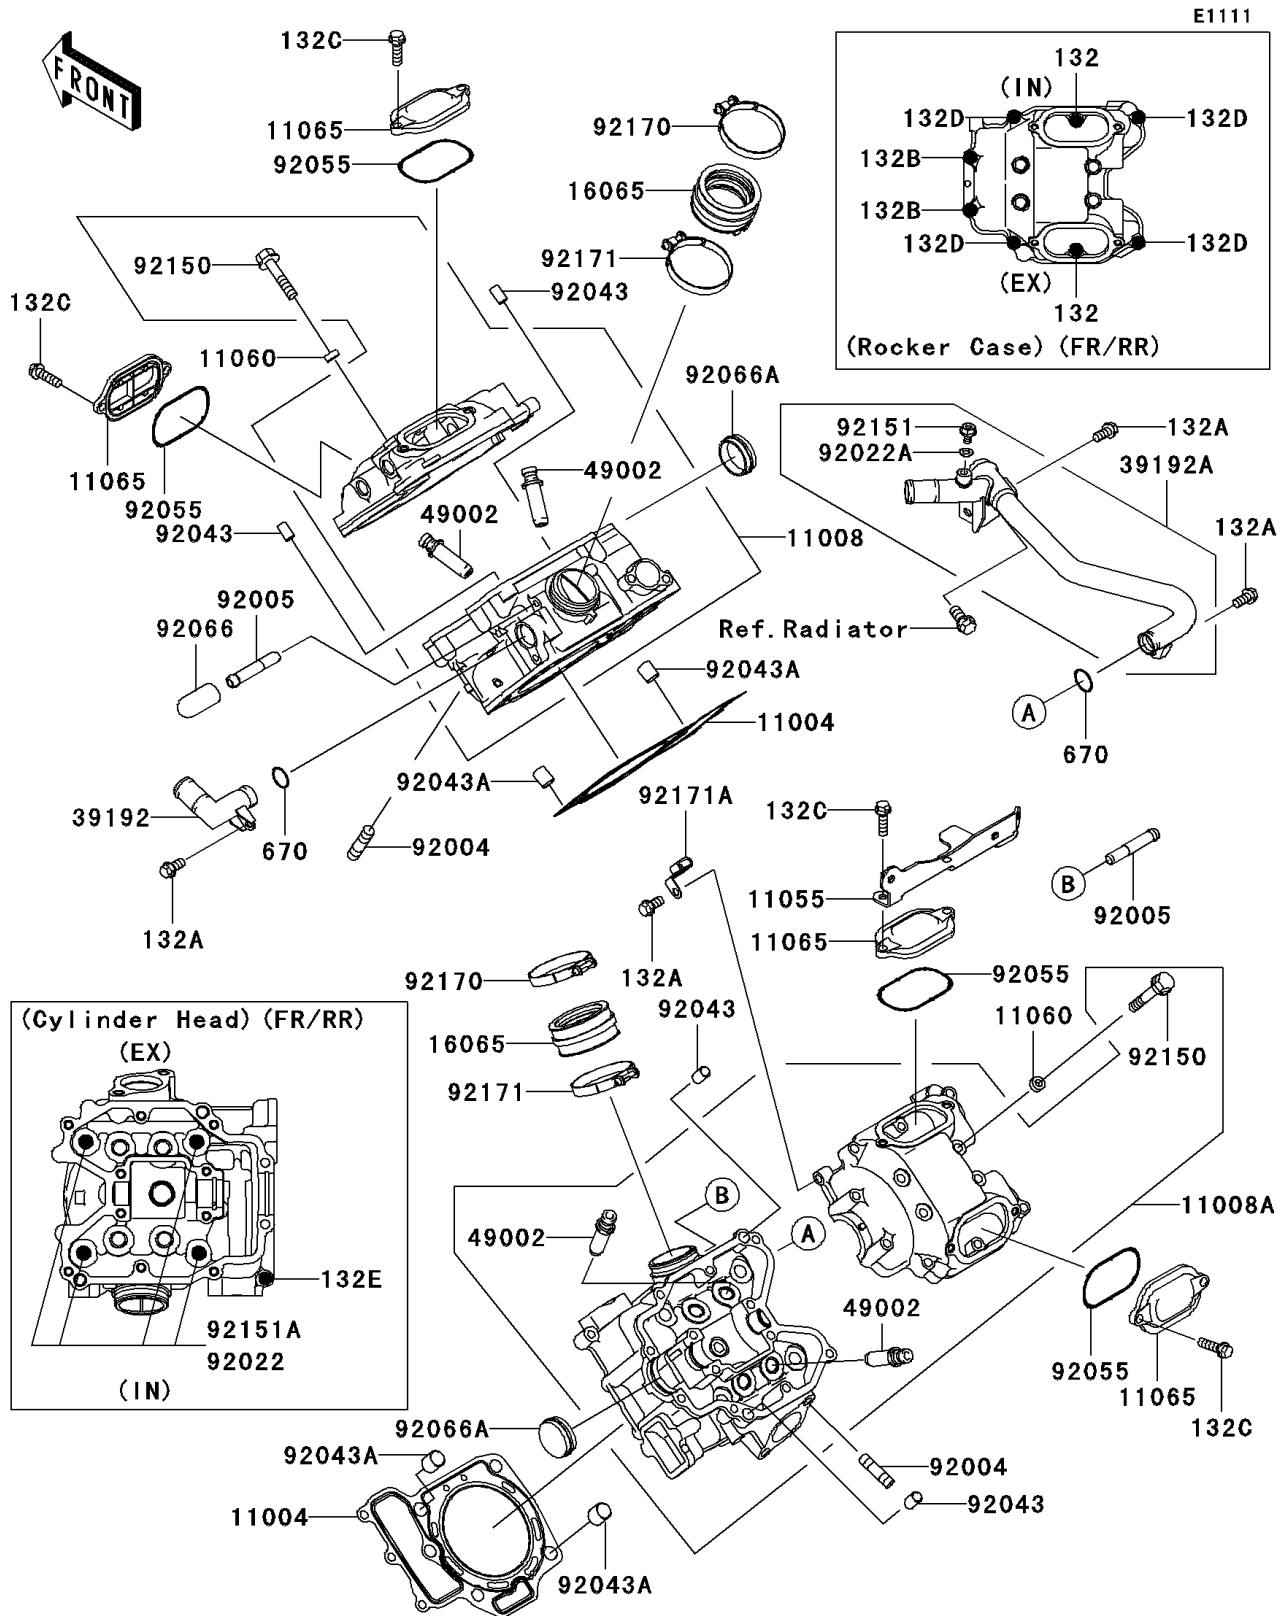

2009 Teryx 750 FI 4X4 LE Sport Monster Energy

PARTS DIAGRAM

Cylinder Head

2009 Teryx 750 FI 4X4 LE Sport Monster Energy

PARTS LIST Cylinder Head

ITEM NAME	PART NUMBER	QUANTITY
-----------	-------------	----------
