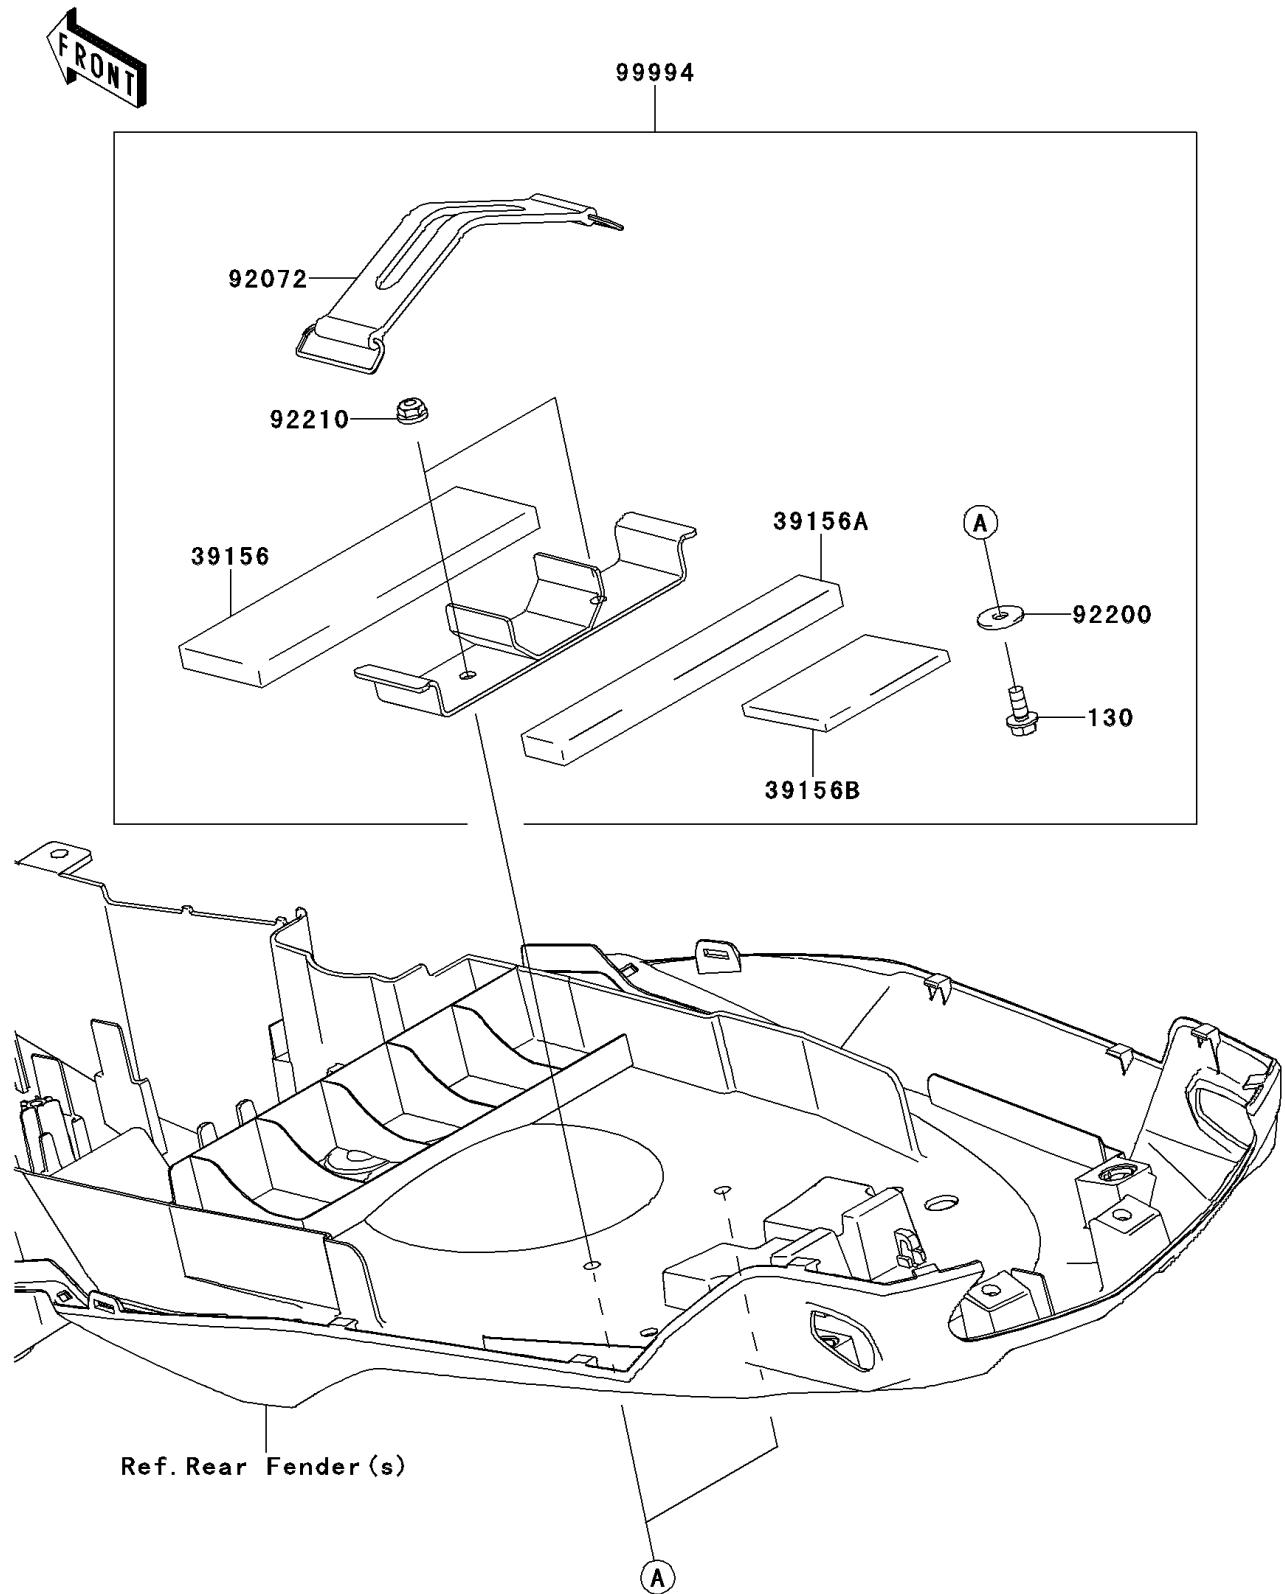

2012 VERSYS® 1000 (European)

PARTS DIAGRAM

Accessory(U-Lock Bracket)

F2910B

2012 VERSYS® 1000 (European)

PARTS LIST

Accessory(U-Lock Bracket)

ITEM NAME	PART NUMBER	QUANTITY
-----------	-------------	----------
