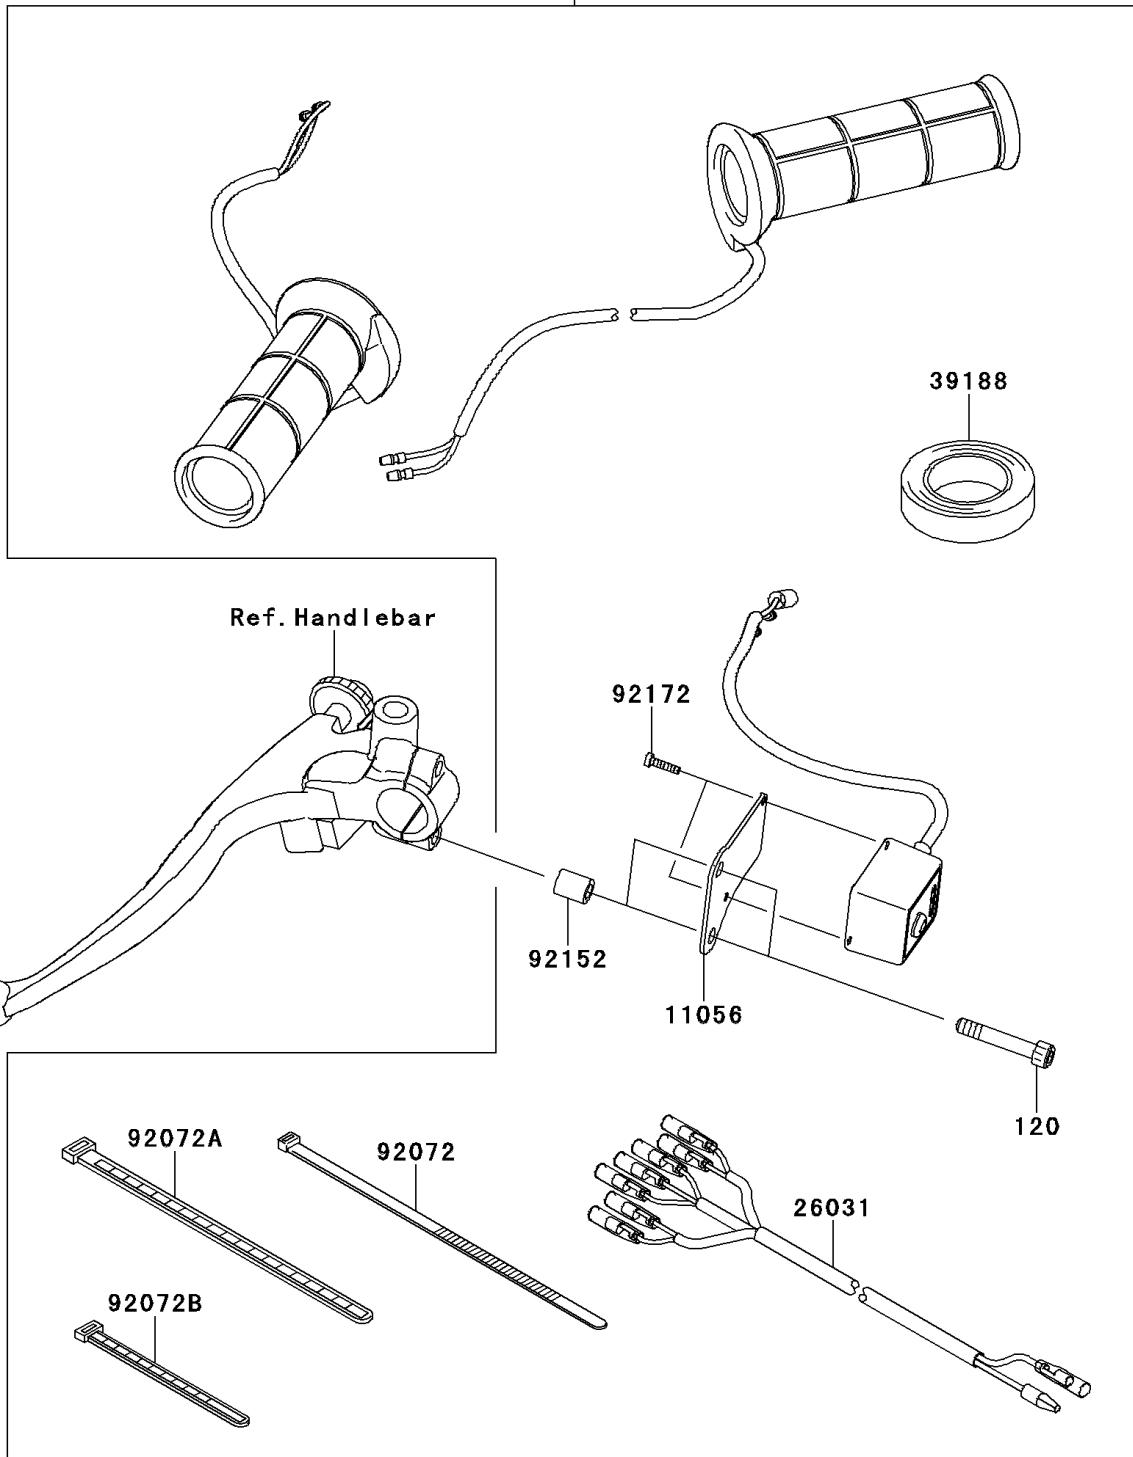

2014 VERSYS® 1000 (European)

PARTS DIAGRAM

Accessory(Grip Heater)

F2910A

99994

2014 VERSYS® 1000 (European)

PARTS LIST

Accessory(Grip Heater)

ITEM NAME

PART NUMBER

QUANTITY
