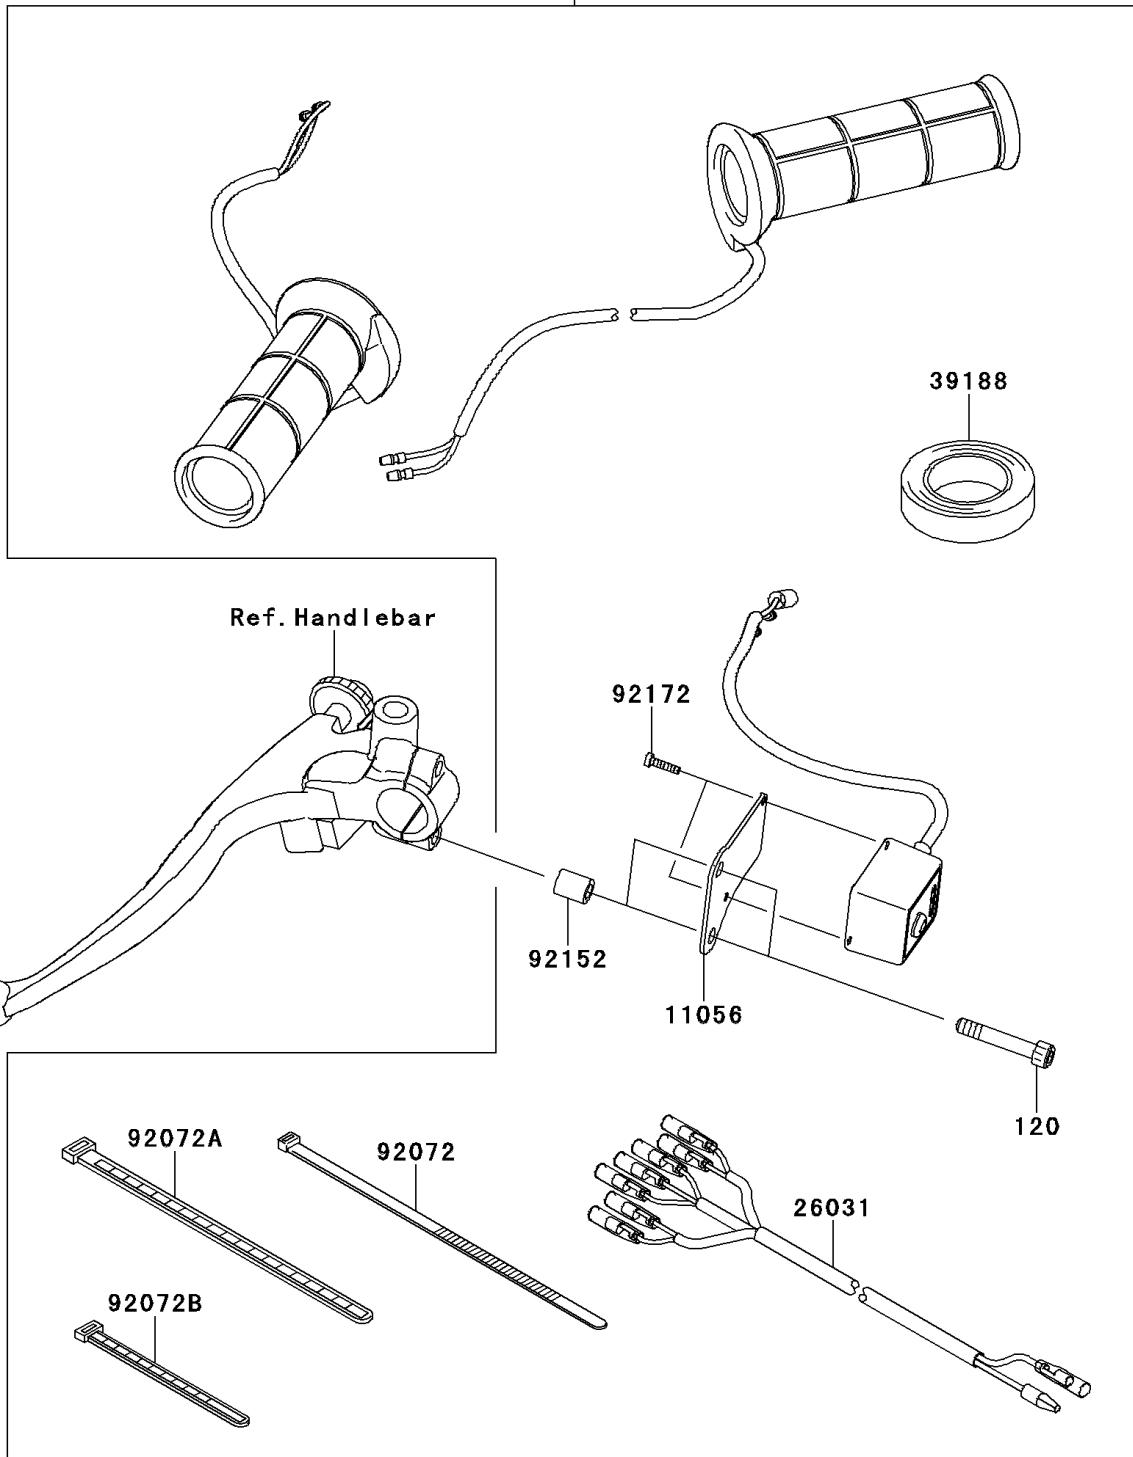

2013 VERSYS® 1000 (European)

PARTS DIAGRAM

Accessory(Grip Heater)

F2910A

99994

2013 VERSYS® 1000 (European)

PARTS LIST

Accessory(Grip Heater)

ITEM NAME

PART NUMBER

QUANTITY
