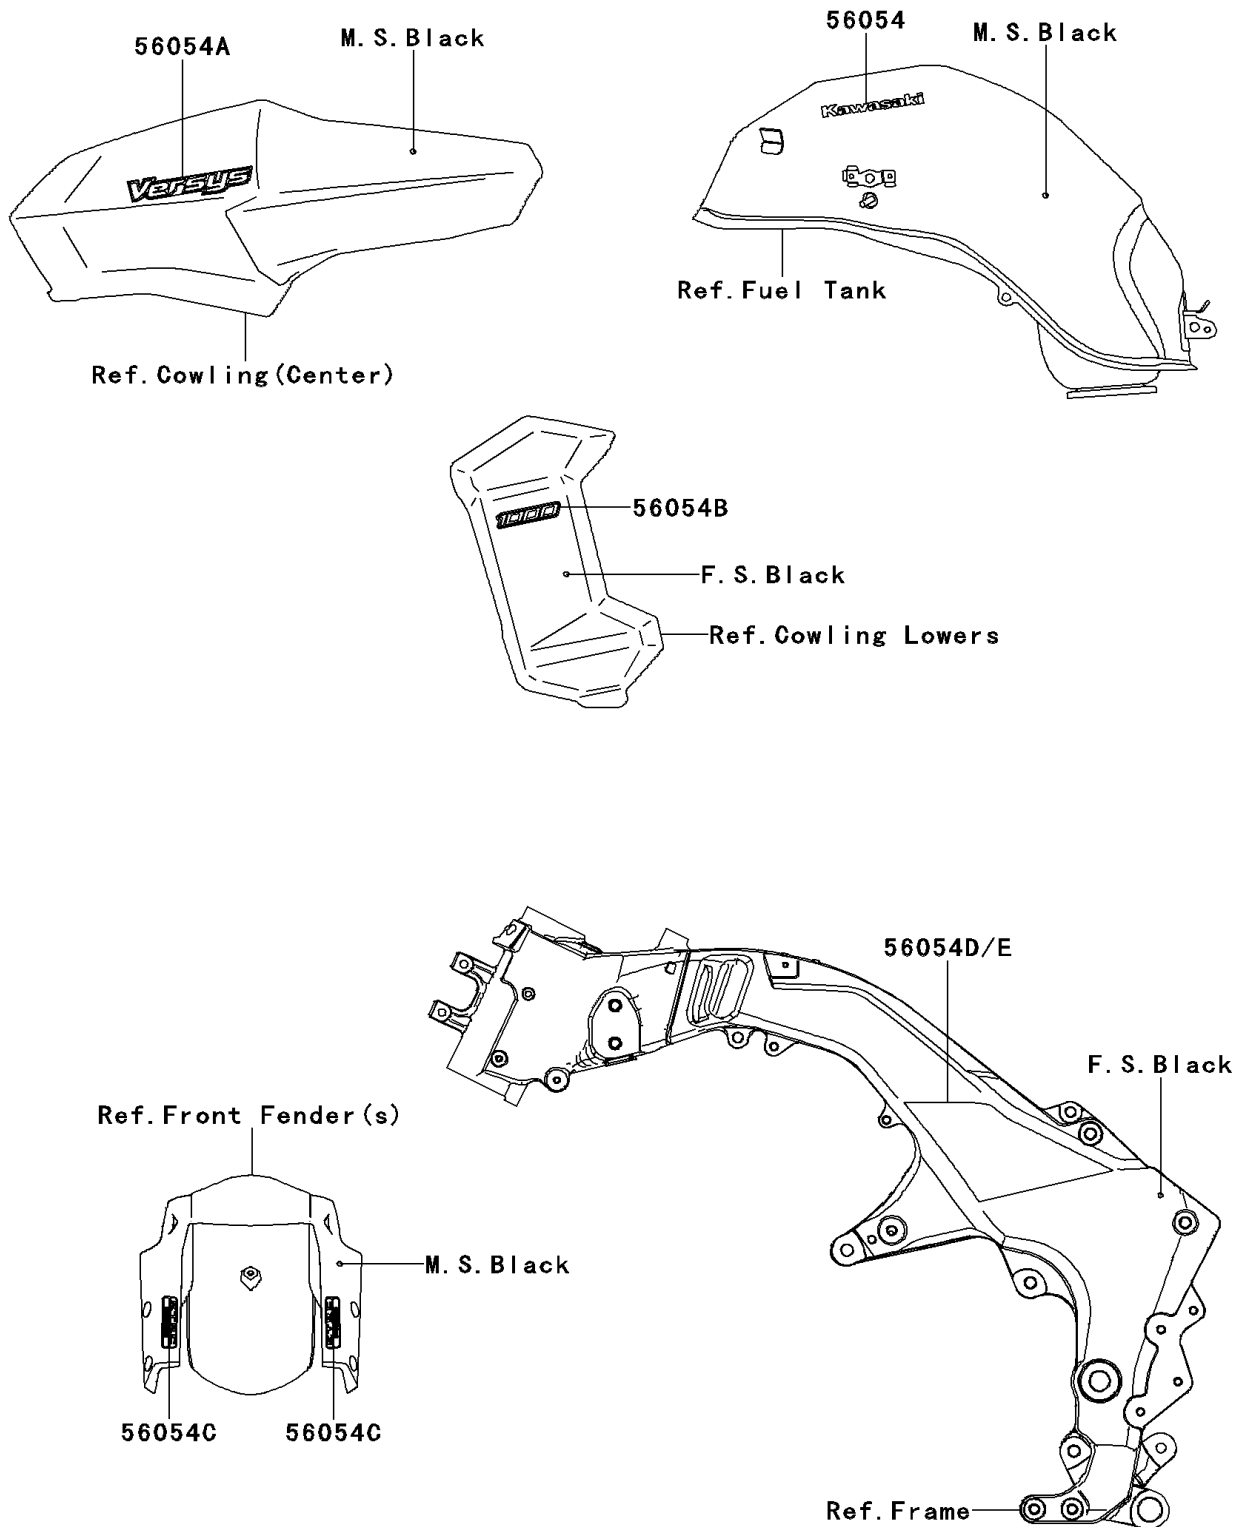

2014 VERSYS® 1000 (European)

PARTS DIAGRAM

Decals(Black)(AEF)

F2861D

2014 VERSYS® 1000 (European)

PARTS LIST

Decals(Black)(AEF)

ITEM NAME

PART NUMBER

QUANTITY
