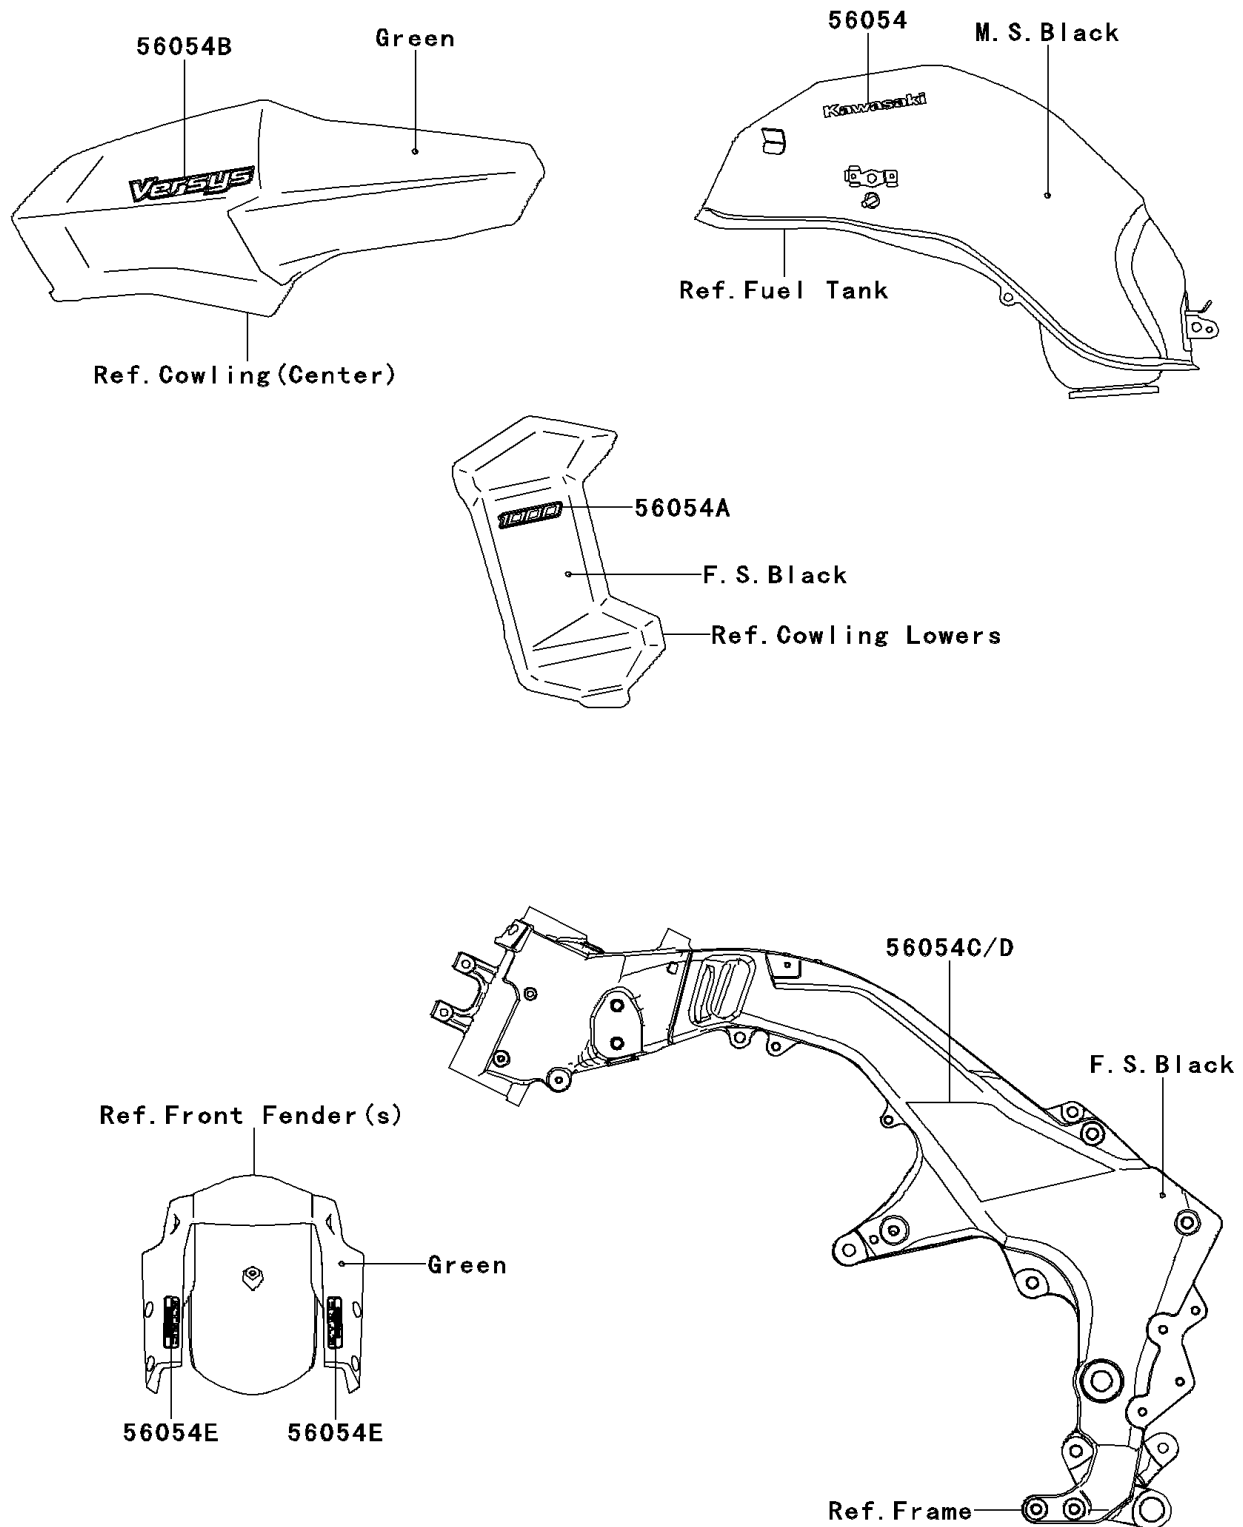

2014 VERSYS® 1000 (European)

PARTS DIAGRAM Decals(Green)(AEF)

F2861C

2014 VERSYS® 1000 (European)

PARTS LIST

Decals(Green)(AEF)

ITEM NAME

PART NUMBER

QUANTITY
