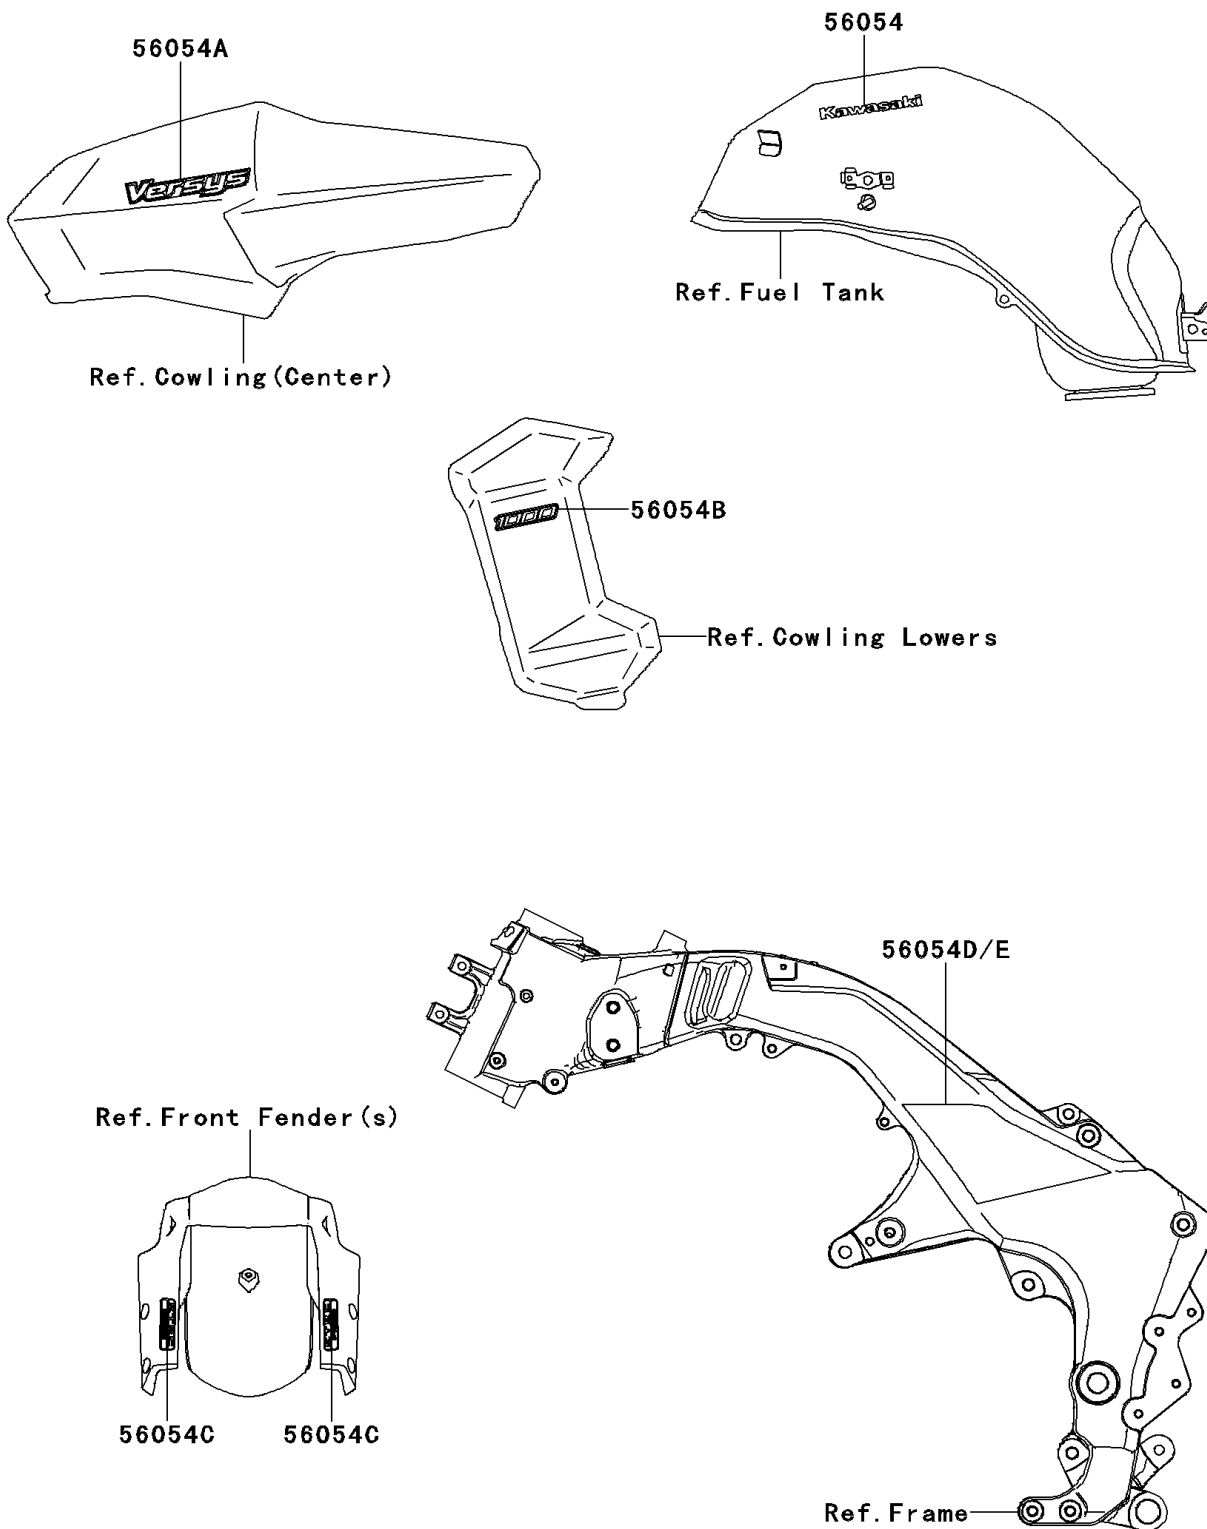

2012 VERSYS® 1000 (European)

PARTS DIAGRAM

Decals(Gray)(White)(ACF)

F2861

2012 VERSYS® 1000 (European)

PARTS LIST

Decals(Gray)(White)(ACF)

ITEM NAME

PART NUMBER

QUANTITY
