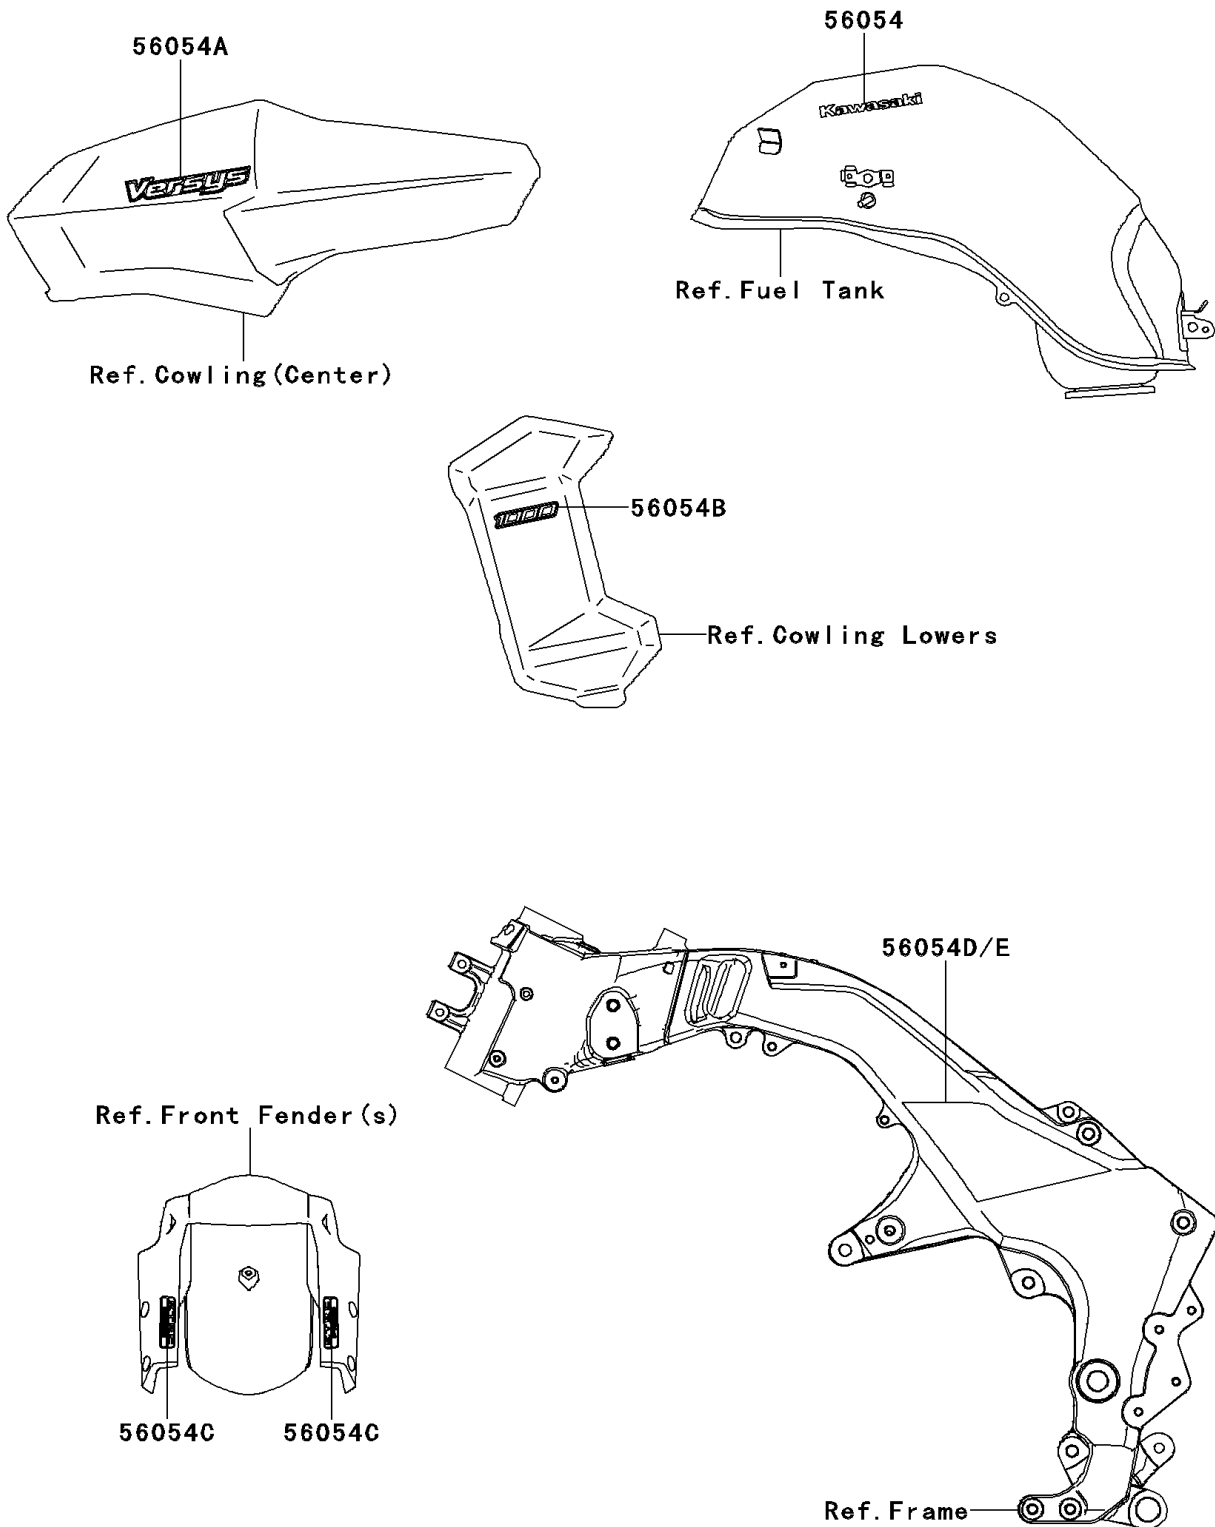

2012 VERSYS® 1000 (European)

PARTS DIAGRAM

Decals(Gray)(White)(ACF)

F2861

2012 VERSYS® 1000 (European)

PARTS LIST

Decals(Gray)(White)(ACF)

ITEM NAME

PART NUMBER

QUANTITY
