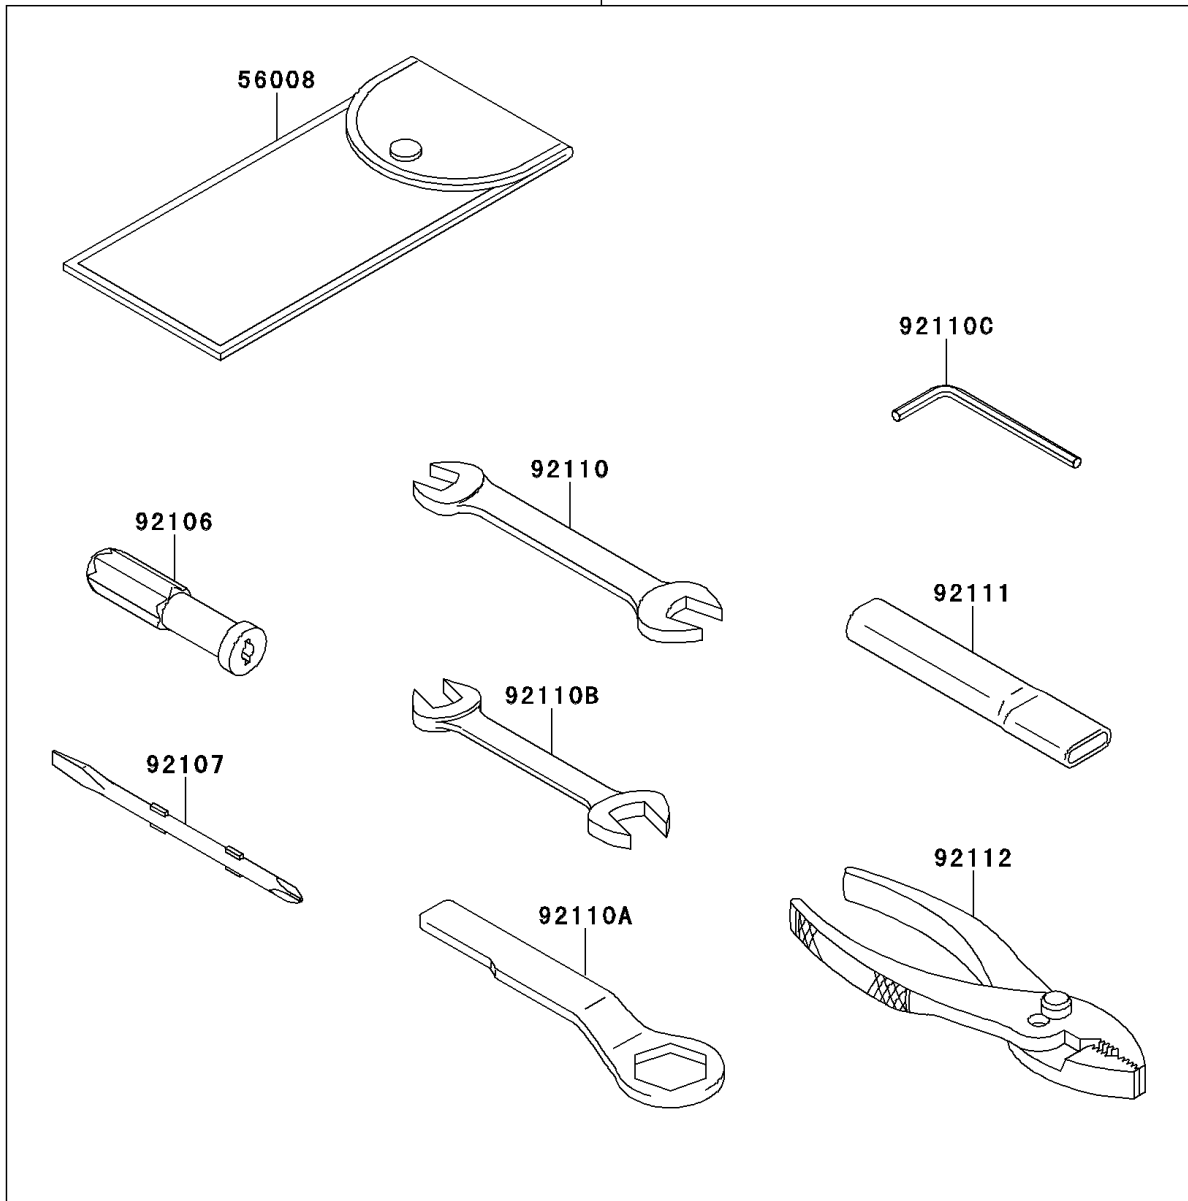

2012 VERSYS® 1000 (European)

PARTS DIAGRAM

Owner's Tools

56007

F2810

2012 VERSYS® 1000 (European)

PARTS LIST

Owner's Tools

ITEM NAME

PART NUMBER

QUANTITY
