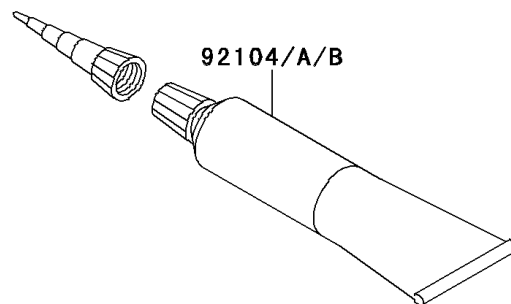

2012 VERSYS® 1000 (European)

PARTS DIAGRAM

Owner's Tools

56007

F2810

2012 VERSYS® 1000 (European)

PARTS LIST

Owner's Tools

ITEM NAME

PART NUMBER

QUANTITY
