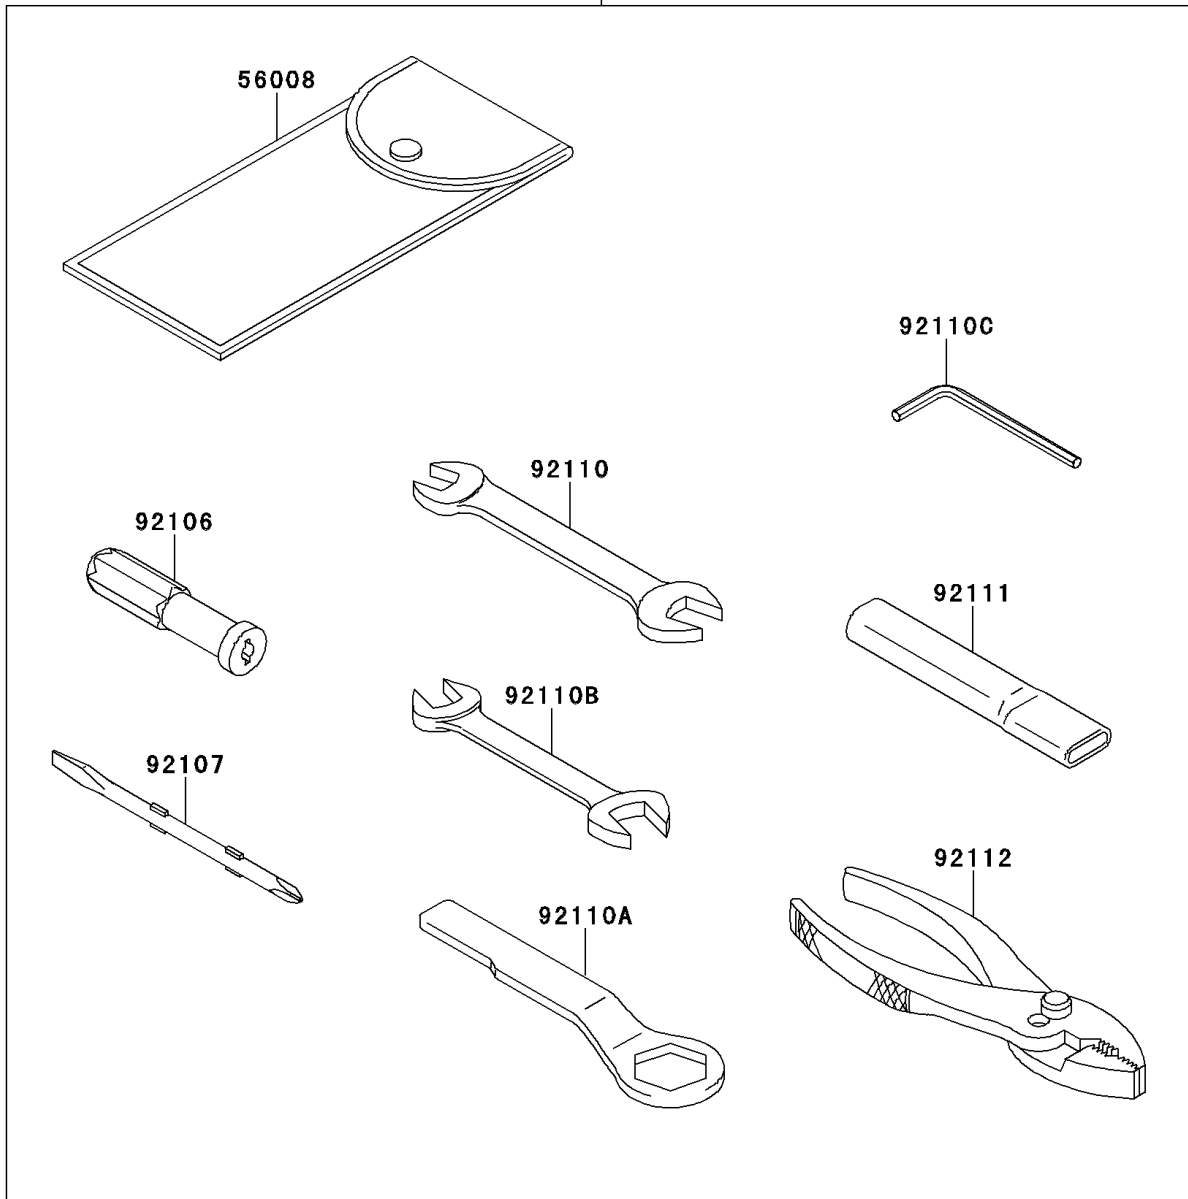

2013 VERSYS® 1000 (European)

PARTS DIAGRAM

Owner's Tools

56007

F2810

2013 VERSYS® 1000 (European)

PARTS LIST

Owner's Tools

ITEM NAME

PART NUMBER

QUANTITY
